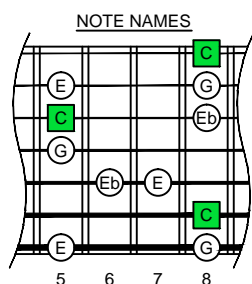

C^Δm major-minor arpeggio

C major-minor arpeggio
SEMITONOMETER

BOX
SHAPE

www.cagedoctaves.com

Zon Brookes

6Z3Z1- C major-minor arpeggio box shape

Standard tuning

ENTIRE FINGERBOARD NOTE NAMES

ENTIRE FINGERBOARD INTERVALS