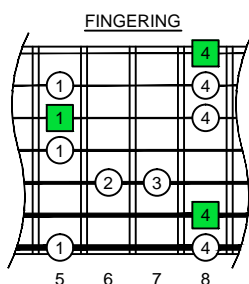

C^Δm major-minor arpeggio

C major-minor arpeggio
SEMITONOMETER

BOX
SHAPE

www.cagedoctaves.com

Zon Brookes

6Z3Z1- C major-minor arpeggio box shape

Standard tuning

ENTIRE FINGERBOARD NOTE NAMES

ENTIRE FINGERBOARD INTERVALS