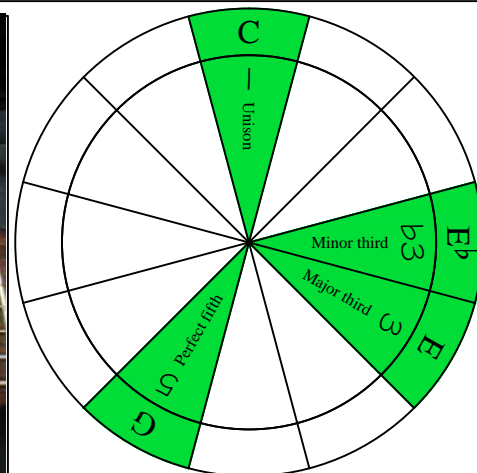

C^Δm major-minor arpeggio

C major-minor arpeggio
SEMITONOMETER

BOX
SHAPE

www.cagedoctaves.com

Zon Brookes

6Z3Z1- C major-minor arpeggio box shape

Standard tuning

ENTIRE FINGERBOARD NOTE NAMES

ENTIRE FINGERBOARD INTERVALS