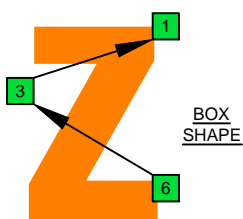

C^Δm major-minor arpeggio

C major-minor arpeggio
SEMITONOMETER

BOX
SHAPE

www.cagedoctaves.com

Zon Brookes

6Z3Z1- C major-minor arpeggio box shape

Standard tuning

ENTIRE FINGERBOARD NOTE NAMES

ENTIRE FINGERBOARD INTERVALS