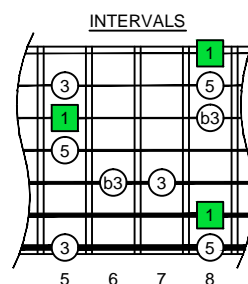

C^Δm major-minor arpeggio

C major-minor arpeggio
SEMITONOMETER

BOX
SHAPE

www.cagedoctaves.com

Zon Brookes

6Z3Z1- C major-minor arpeggio box shape

Standard tuning

ENTIRE FINGERBOARD NOTE NAMES

ENTIRE FINGERBOARD INTERVALS