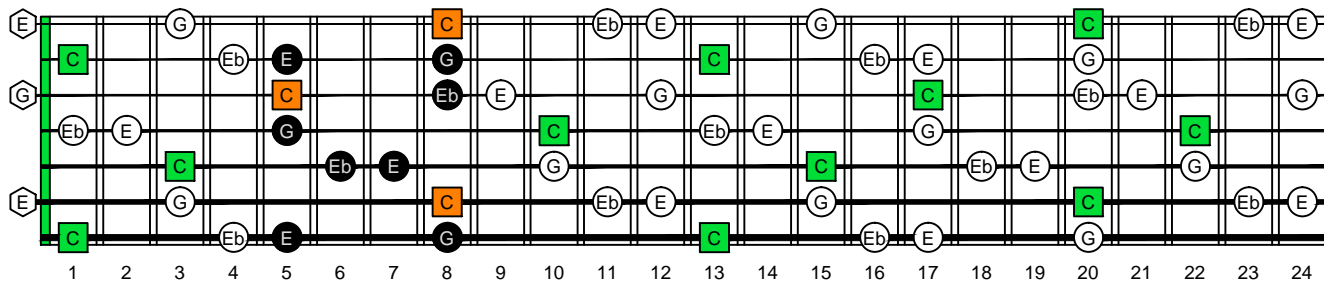

C^Δm major-minor arpeggio

C major-minor arpeggio
SEMITONOMETER

BOX
SHAPE

www.cagedoctaves.com

Zon Brookes

6Z3Z1- C major-minor arpeggio box shape

Standard tuning

ENTIRE FINGERBOARD NOTE NAMES

ENTIRE FINGERBOARD INTERVALS