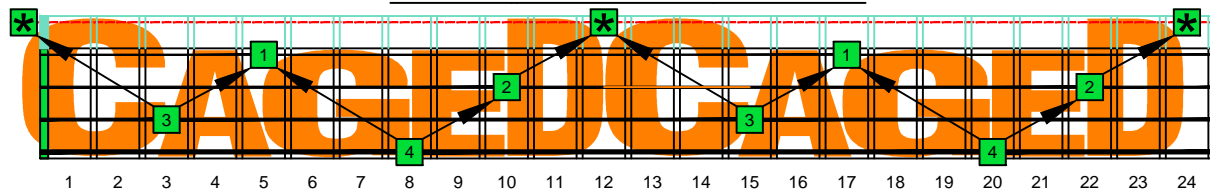

CAGED4BASS ENTIRE FINGERBOARD OCTAVE SHAPES

CAGED4BASS C major arpeggio - ENTIRE FINGERBOARD NOTE NAMES

CAGED4BASS C major arpeggio 3C\* box shape : ENTIRE FINGERBOARD NOTE NAMES

CAGED4BASS C major arpeggio 3A1 box shape : ENTIRE FINGERBOARD NOTE NAMES

CAGED4BASS C major arpeggio 4G1 box shape : ENTIRE FINGERBOARD NOTE NAMES

CAGED4BASS C major arpeggio 4E2 box shape : ENTIRE FINGERBOARD NOTE NAMES

CAGED4BASS C major arpeggio 2D\* box shape : ENTIRE FINGERBOARD NOTE NAMES