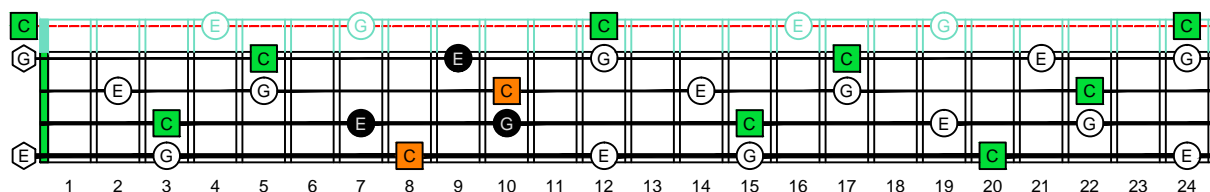

CAGED4BASS ENTIRE FINGERBOARD OCTAVE SHAPES

CAGED4BASS C major arpeggio - ENTIRE FINGERBOARD NOTE NAMES

CAGED4BASS C major arpeggio 3C\* box shape : ENTIRE FINGERBOARD NOTE NAMES

CAGED4BASS C major arpeggio 3A1 box shape : ENTIRE FINGERBOARD NOTE NAMES

CAGED4BASS C major arpeggio 4G1 box shape : ENTIRE FINGERBOARD NOTE NAMES

CAGED4BASS C major arpeggio 4E2 box shape : ENTIRE FINGERBOARD NOTE NAMES

CAGED4BASS C major arpeggio 2D\* box shape : ENTIRE FINGERBOARD NOTE NAMES

CAGED4BASS C major arpeggio 3C\* box shape at 12 : ENTIRE FINGERBOARD NOTE NAMES