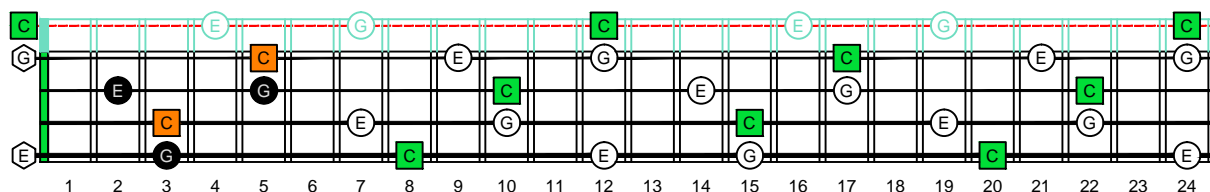

CAGED4BASS ENTIRE FINGERBOARD OCTAVE SHAPES

CAGED4BASS C major arpeggio - ENTIRE FINGERBOARD NOTE NAMES

CAGED4BASS C major arpeggio 3C\* box shape : ENTIRE FINGERBOARD NOTE NAMES

CAGED4BASS C major arpeggio 3A1 box shape : ENTIRE FINGERBOARD NOTE NAMES

CAGED4BASS C major arpeggio 4G1 box shape : ENTIRE FINGERBOARD NOTE NAMES

CAGED4BASS C major arpeggio 4E2 box shape : ENTIRE FINGERBOARD NOTE NAMES

CAGED4BASS C major arpeggio 2D\* box shape : ENTIRE FINGERBOARD NOTE NAMES

CAGED4BASS C major arpeggio 3C\* box shape at 12 : ENTIRE FINGERBOARD NOTE NAMES