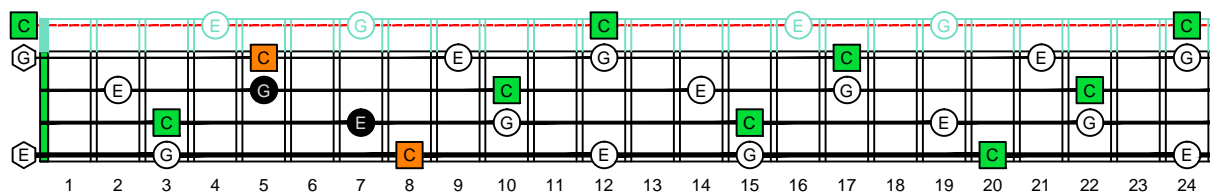

CAGED4BASS ENTIRE FINGERBOARD OCTAVE SHAPES

CAGED4BASS C major arpeggio - ENTIRE FINGERBOARD NOTE NAMES

CAGED4BASS C major arpeggio 3C\* box shape : ENTIRE FINGERBOARD NOTE NAMES

CAGED4BASS C major arpeggio 3A1 box shape : ENTIRE FINGERBOARD NOTE NAMES

CAGED4BASS C major arpeggio 4G1 box shape : ENTIRE FINGERBOARD NOTE NAMES

CAGED4BASS C major arpeggio 4E2 box shape : ENTIRE FINGERBOARD NOTE NAMES

CAGED4BASS C major arpeggio 2D\* box shape : ENTIRE FINGERBOARD NOTE NAMES

CAGED4BASS C major arpeggio 3C\* box shape at 12 : ENTIRE FINGERBOARD NOTE NAMES