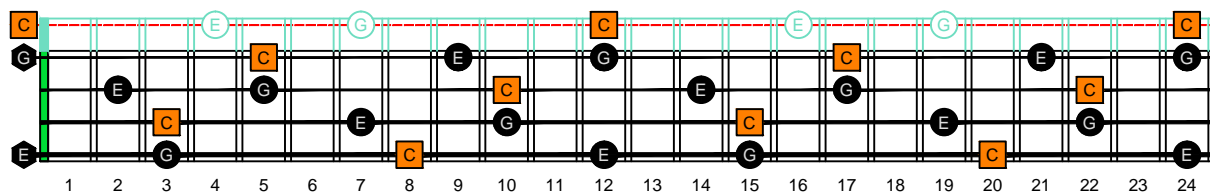

CAGED4BASS ENTIRE FINGERBOARD OCTAVE SHAPES

CAGED4BASS C major arpeggio - ENTIRE FINGERBOARD NOTE NAMES

CAGED4BASS C major arpeggio 3C\* box shape : ENTIRE FINGERBOARD NOTE NAMES

CAGED4BASS C major arpeggio 3A1 box shape : ENTIRE FINGERBOARD NOTE NAMES

CAGED4BASS C major arpeggio 4G1 box shape : ENTIRE FINGERBOARD NOTE NAMES

CAGED4BASS C major arpeggio 4E2 box shape : ENTIRE FINGERBOARD NOTE NAMES

CAGED4BASS C major arpeggio 2D\* box shape : ENTIRE FINGERBOARD NOTE NAMES

CAGED4BASS C major arpeggio 3C\* box shape at 12 : ENTIRE FINGERBOARD NOTE NAMES