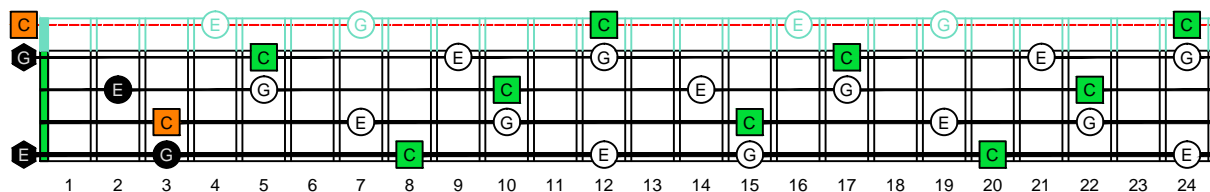

CAGED4BASS ENTIRE FINGERBOARD OCTAVE SHAPES

CAGED4BASS C major arpeggio - ENTIRE FINGERBOARD NOTE NAMES

CAGED4BASS C major arpeggio 3C\* box shape : ENTIRE FINGERBOARD NOTE NAMES

CAGED4BASS C major arpeggio 3A1 box shape : ENTIRE FINGERBOARD NOTE NAMES

CAGED4BASS C major arpeggio 4G1 box shape : ENTIRE FINGERBOARD NOTE NAMES

CAGED4BASS C major arpeggio 4E2 box shape : ENTIRE FINGERBOARD NOTE NAMES

CAGED4BASS C major arpeggio 2D\* box shape : ENTIRE FINGERBOARD NOTE NAMES

CAGED4BASS C major arpeggio 3C\* box shape at 12 : ENTIRE FINGERBOARD NOTE NAMES