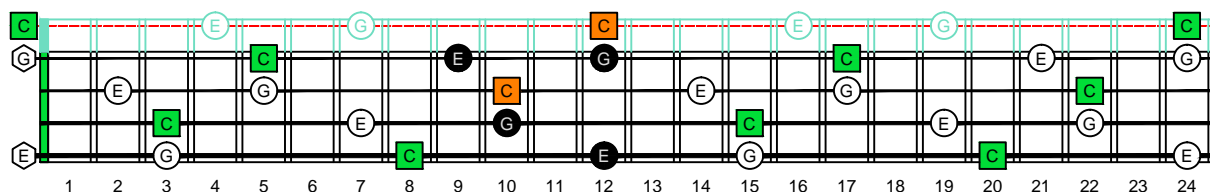

CAGED4BASS ENTIRE FINGERBOARD OCTAVE SHAPES

CAGED4BASS C major arpeggio - ENTIRE FINGERBOARD NOTE NAMES

CAGED4BASS C major arpeggio 3C\* box shape : ENTIRE FINGERBOARD NOTE NAMES

CAGED4BASS C major arpeggio 3A1 box shape : ENTIRE FINGERBOARD NOTE NAMES

CAGED4BASS C major arpeggio 4G1 box shape : ENTIRE FINGERBOARD NOTE NAMES

CAGED4BASS C major arpeggio 4E2 box shape : ENTIRE FINGERBOARD NOTE NAMES

CAGED4BASS C major arpeggio 2D\* box shape : ENTIRE FINGERBOARD NOTE NAMES

CAGED4BASS C major arpeggio 3C\* box shape at 12 : ENTIRE FINGERBOARD NOTE NAMES