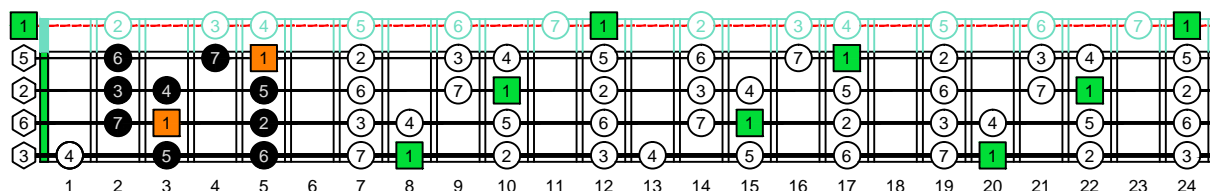

CAGED4BASS ENTIRE FINGERBOARD OCTAVE SHAPES

CAGED4BASS C major scale (ionian mode) : ENTIRE FINGERBOARD INTERVALS

CAGED4BASS C major scale (ionian mode) 3C* box shape : ENTIRE FINGERBOARD INTERVALS

CAGED4BASS C major scale (ionian mode) 3A1 box shape : ENTIRE FINGERBOARD INTERVALS

CAGED4BASS C major scale (ionian mode) 4G1 box shape : ENTIRE FINGERBOARD INTERVALS

CAGED4BASS C major scale (ionian mode) 4E2 box shape : ENTIRE FINGERBOARD INTERVALS

CAGED4BASS C major scale (ionian mode) 2D* box shape : ENTIRE FINGERBOARD INTERVALS

CAGED4BASS C major scale (ionian mode) 3C* box shape at 12 : ENTIRE FINGERBOARD INTERVALS