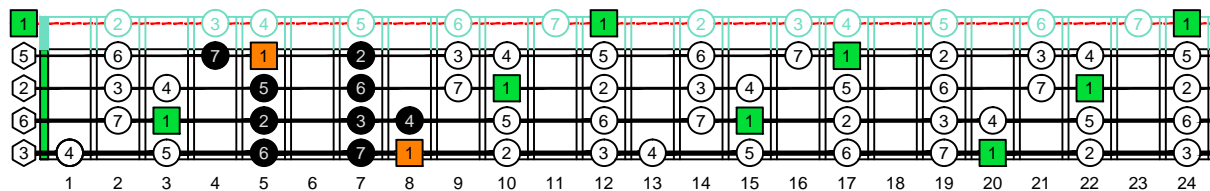

CAGED4BASS ENTIRE FINGERBOARD OCTAVE SHAPES

CAGED4BASS C major scale (ionian mode) : ENTIRE FINGERBOARD INTERVALS

CAGED4BASS C major scale (ionian mode) 3C* box shape : ENTIRE FINGERBOARD INTERVALS

CAGED4BASS C major scale (ionian mode) 3A1 box shape : ENTIRE FINGERBOARD INTERVALS

CAGED4BASS C major scale (ionian mode) 4G1 box shape : ENTIRE FINGERBOARD INTERVALS

CAGED4BASS C major scale (ionian mode) 4E2 box shape : ENTIRE FINGERBOARD INTERVALS

CAGED4BASS C major scale (ionian mode) 2D* box shape : ENTIRE FINGERBOARD INTERVALS

CAGED4BASS C major scale (ionian mode) 3C* box shape at 12 : ENTIRE FINGERBOARD INTERVALS