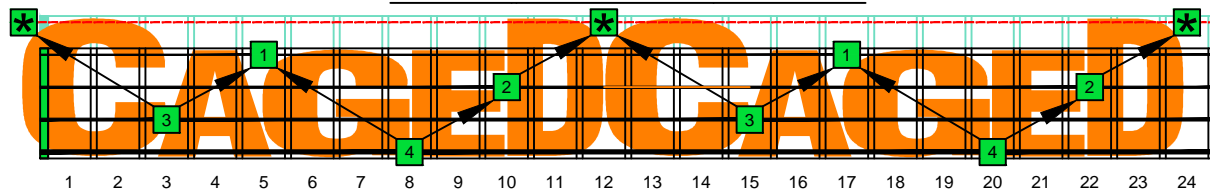

CAGED4BASS ENTIRE FINGERBOARD OCTAVE SHAPES

CAGED4BASS C major scale (ionian mode) : ENTIRE FINGERBOARD INTERVALS

CAGED4BASS C major scale (ionian mode) 3C* box shape : ENTIRE FINGERBOARD INTERVALS

CAGED4BASS C major scale (ionian mode) 3A1 box shape : ENTIRE FINGERBOARD INTERVALS

CAGED4BASS C major scale (ionian mode) 4G1 box shape : ENTIRE FINGERBOARD INTERVALS

CAGED4BASS C major scale (ionian mode) 4E2 box shape : ENTIRE FINGERBOARD INTERVALS

CAGED4BASS C major scale (ionian mode) 2D* box shape : ENTIRE FINGERBOARD INTERVALS

CAGED4BASS C major scale (ionian mode) 3C* box shape at 12 : ENTIRE FINGERBOARD INTERVALS