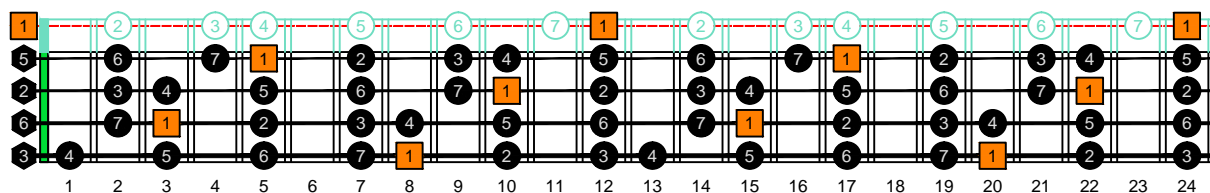

CAGED4BASS ENTIRE FINGERBOARD OCTAVE SHAPES

CAGED4BASS C major scale (ionian mode) : ENTIRE FINGERBOARD INTERVALS

CAGED4BASS C major scale (ionian mode) 3C* box shape : ENTIRE FINGERBOARD INTERVALS

CAGED4BASS C major scale (ionian mode) 3A1 box shape : ENTIRE FINGERBOARD INTERVALS

CAGED4BASS C major scale (ionian mode) 4G1 box shape : ENTIRE FINGERBOARD INTERVALS

CAGED4BASS C major scale (ionian mode) 4E2 box shape : ENTIRE FINGERBOARD INTERVALS

CAGED4BASS C major scale (ionian mode) 2D* box shape : ENTIRE FINGERBOARD INTERVALS

CAGED4BASS C major scale (ionian mode) 3C* box shape at 12 : ENTIRE FINGERBOARD INTERVALS