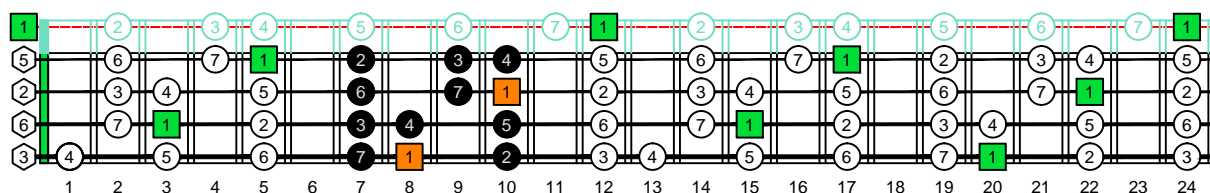

CAGED4BASS ENTIRE FINGERBOARD OCTAVE SHAPES

CAGED4BASS C major scale (ionian mode) : ENTIRE FINGERBOARD INTERVALS

CAGED4BASS C major scale (ionian mode) 3C* box shape : ENTIRE FINGERBOARD INTERVALS

CAGED4BASS C major scale (ionian mode) 3A1 box shape : ENTIRE FINGERBOARD INTERVALS

CAGED4BASS C major scale (ionian mode) 4G1 box shape : ENTIRE FINGERBOARD INTERVALS

CAGED4BASS C major scale (ionian mode) 4E2 box shape : ENTIRE FINGERBOARD INTERVALS

CAGED4BASS C major scale (ionian mode) 2D* box shape : ENTIRE FINGERBOARD INTERVALS

CAGED4BASS C major scale (ionian mode) 3C* box shape at 12 : ENTIRE FINGERBOARD INTERVALS