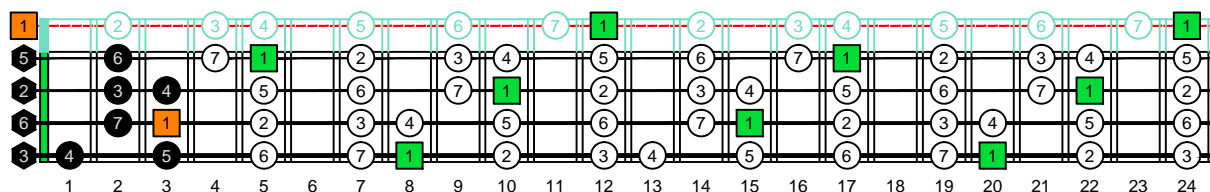

CAGED4BASS ENTIRE FINGERBOARD OCTAVE SHAPES

CAGED4BASS C major scale (ionian mode) : ENTIRE FINGERBOARD INTERVALS

CAGED4BASS C major scale (ionian mode) 3C* box shape : ENTIRE FINGERBOARD INTERVALS

CAGED4BASS C major scale (ionian mode) 3A1 box shape : ENTIRE FINGERBOARD INTERVALS

CAGED4BASS C major scale (ionian mode) 4G1 box shape : ENTIRE FINGERBOARD INTERVALS

CAGED4BASS C major scale (ionian mode) 4E2 box shape : ENTIRE FINGERBOARD INTERVALS

CAGED4BASS C major scale (ionian mode) 2D* box shape : ENTIRE FINGERBOARD INTERVALS

CAGED4BASS C major scale (ionian mode) 3C* box shape at 12 : ENTIRE FINGERBOARD INTERVALS