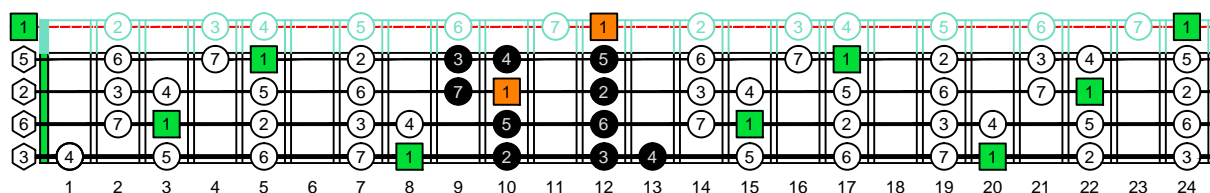

CAGED4BASS ENTIRE FINGERBOARD OCTAVE SHAPES

CAGED4BASS C major scale (ionian mode) : ENTIRE FINGERBOARD INTERVALS

CAGED4BASS C major scale (ionian mode) 3C* box shape : ENTIRE FINGERBOARD INTERVALS

CAGED4BASS C major scale (ionian mode) 3A1 box shape : ENTIRE FINGERBOARD INTERVALS

CAGED4BASS C major scale (ionian mode) 4G1 box shape : ENTIRE FINGERBOARD INTERVALS

CAGED4BASS C major scale (ionian mode) 4E2 box shape : ENTIRE FINGERBOARD INTERVALS

CAGED4BASS C major scale (ionian mode) 2D* box shape : ENTIRE FINGERBOARD INTERVALS

CAGED4BASS C major scale (ionian mode) 3C* box shape at 12 : ENTIRE FINGERBOARD INTERVALS