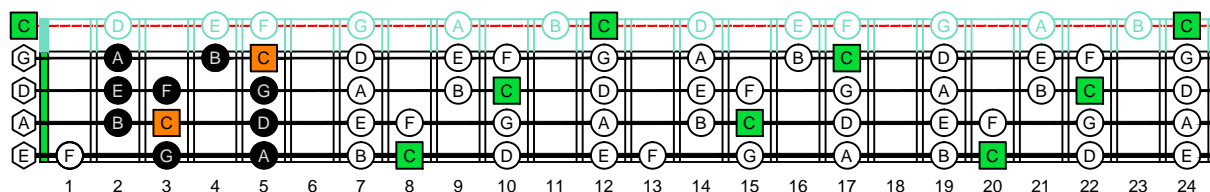

CAGED4BASS ENTIRE FINGERBOARD OCTAVE SHAPES

CAGED4BASS C major scale (ionian mode) : ENTIRE FINGERBOARD NOTE NAMES

CAGED4BASS C major scale (ionian mode) 3C* box shape : ENTIRE FINGERBOARD NOTE NAMES

CAGED4BASS C major scale (ionian mode) 3A1 box shape : ENTIRE FINGERBOARD NOTE NAMES

CAGED4BASS C major scale (ionian mode) 4G1 box shape : ENTIRE FINGERBOARD NOTE NAMES

CAGED4BASS C major scale (ionian mode) 4E2 box shape : ENTIRE FINGERBOARD NOTE NAMES

CAGED4BASS C major scale (ionian mode) 2D* box shape : ENTIRE FINGERBOARD NOTE NAMES

CAGED4BASS C major scale (ionian mode) 3C* box shape at 12 : ENTIRE FINGERBOARD NOTE NAMES