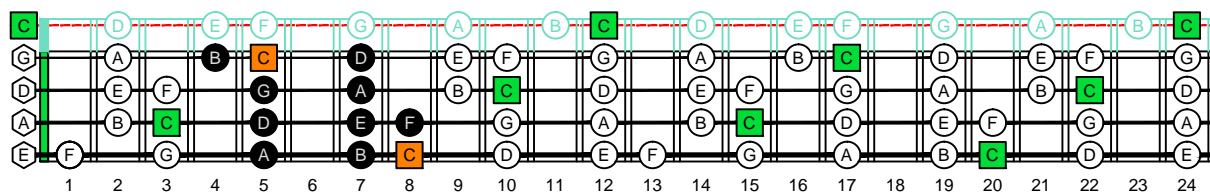

CAGED4BASS ENTIRE FINGERBOARD OCTAVE SHAPES

CAGED4BASS C major scale (ionian mode) : ENTIRE FINGERBOARD NOTE NAMES

CAGED4BASS C major scale (ionian mode) 3C* box shape : ENTIRE FINGERBOARD NOTE NAMES

CAGED4BASS C major scale (ionian mode) 3A1 box shape : ENTIRE FINGERBOARD NOTE NAMES

CAGED4BASS C major scale (ionian mode) 4G1 box shape : ENTIRE FINGERBOARD NOTE NAMES

CAGED4BASS C major scale (ionian mode) 4E2 box shape : ENTIRE FINGERBOARD NOTE NAMES

CAGED4BASS C major scale (ionian mode) 2D* box shape : ENTIRE FINGERBOARD NOTE NAMES

CAGED4BASS C major scale (ionian mode) 3C* box shape at 12 : ENTIRE FINGERBOARD NOTE NAMES