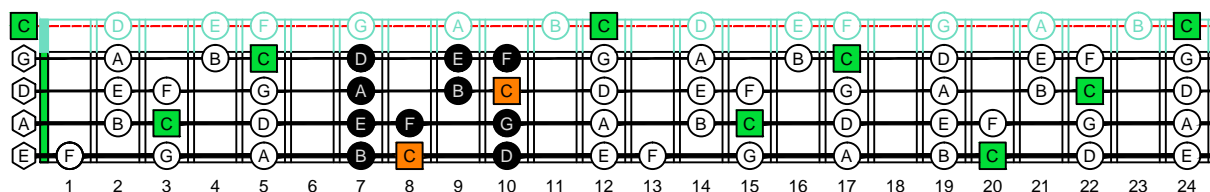

CAGED4BASS ENTIRE FINGERBOARD OCTAVE SHAPES

CAGED4BASS C major scale (ionian mode) : ENTIRE FINGERBOARD NOTE NAMES

CAGED4BASS C major scale (ionian mode) 3C* box shape : ENTIRE FINGERBOARD NOTE NAMES

CAGED4BASS C major scale (ionian mode) 3A1 box shape : ENTIRE FINGERBOARD NOTE NAMES

CAGED4BASS C major scale (ionian mode) 4G1 box shape : ENTIRE FINGERBOARD NOTE NAMES

CAGED4BASS C major scale (ionian mode) 4E2 box shape : ENTIRE FINGERBOARD NOTE NAMES

CAGED4BASS C major scale (ionian mode) 2D* box shape : ENTIRE FINGERBOARD NOTE NAMES

CAGED4BASS C major scale (ionian mode) 3C* box shape at 12 : ENTIRE FINGERBOARD NOTE NAMES