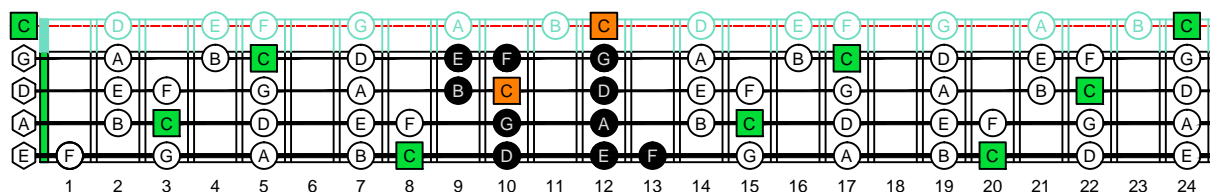

CAGED4BASS ENTIRE FINGERBOARD OCTAVE SHAPES

CAGED4BASS C major scale (ionian mode) : ENTIRE FINGERBOARD NOTE NAMES

CAGED4BASS C major scale (ionian mode) 3C* box shape : ENTIRE FINGERBOARD NOTE NAMES

CAGED4BASS C major scale (ionian mode) 3A1 box shape : ENTIRE FINGERBOARD NOTE NAMES

CAGED4BASS C major scale (ionian mode) 4G1 box shape : ENTIRE FINGERBOARD NOTE NAMES

CAGED4BASS C major scale (ionian mode) 4E2 box shape : ENTIRE FINGERBOARD NOTE NAMES

CAGED4BASS C major scale (ionian mode) 2D* box shape : ENTIRE FINGERBOARD NOTE NAMES

CAGED4BASS C major scale (ionian mode) 3C* box shape at 12 : ENTIRE FINGERBOARD NOTE NAMES