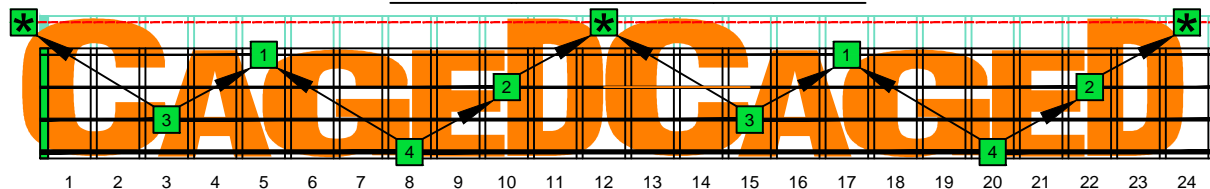

CAGED4BASS ENTIRE FINGERBOARD OCTAVE SHAPES

CAGED4BASS C major scale (ionian mode) : ENTIRE FINGERBOARD NOTE NAMES

CAGED4BASS C major scale (ionian mode) 3C* box shape : ENTIRE FINGERBOARD NOTE NAMES

CAGED4BASS C major scale (ionian mode) 3A1 box shape : ENTIRE FINGERBOARD NOTE NAMES

CAGED4BASS C major scale (ionian mode) 4G1 box shape : ENTIRE FINGERBOARD NOTE NAMES

CAGED4BASS C major scale (ionian mode) 4E2 box shape : ENTIRE FINGERBOARD NOTE NAMES

CAGED4BASS C major scale (ionian mode) 2D* box shape : ENTIRE FINGERBOARD NOTE NAMES

CAGED4BASS C major scale (ionian mode) 3C* box shape at 12 : ENTIRE FINGERBOARD NOTE NAMES