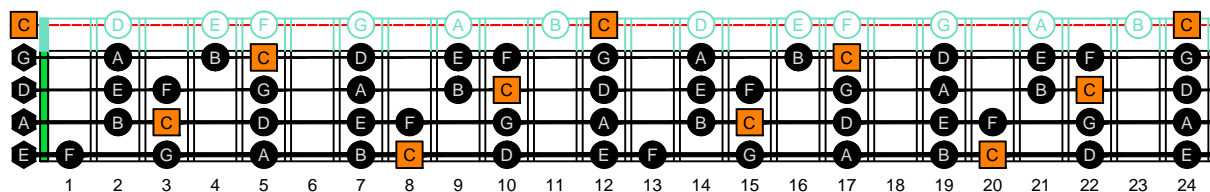

CAGED4BASS ENTIRE FINGERBOARD OCTAVE SHAPES

CAGED4BASS C major scale (ionian mode) : ENTIRE FINGERBOARD NOTE NAMES

CAGED4BASS C major scale (ionian mode) 3C* box shape : ENTIRE FINGERBOARD NOTE NAMES

CAGED4BASS C major scale (ionian mode) 3A1 box shape : ENTIRE FINGERBOARD NOTE NAMES

CAGED4BASS C major scale (ionian mode) 4G1 box shape : ENTIRE FINGERBOARD NOTE NAMES

CAGED4BASS C major scale (ionian mode) 4E2 box shape : ENTIRE FINGERBOARD NOTE NAMES

CAGED4BASS C major scale (ionian mode) 2D* box shape : ENTIRE FINGERBOARD NOTE NAMES

CAGED4BASS C major scale (ionian mode) 3C* box shape at 12 : ENTIRE FINGERBOARD NOTE NAMES