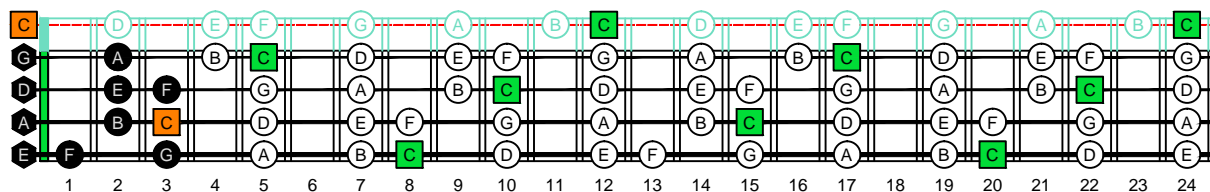

CAGED4BASS ENTIRE FINGERBOARD OCTAVE SHAPES

CAGED4BASS C major scale (ionian mode) : ENTIRE FINGERBOARD NOTE NAMES

CAGED4BASS C major scale (ionian mode) 3C* box shape : ENTIRE FINGERBOARD NOTE NAMES

CAGED4BASS C major scale (ionian mode) 3A1 box shape : ENTIRE FINGERBOARD NOTE NAMES

CAGED4BASS C major scale (ionian mode) 4G1 box shape : ENTIRE FINGERBOARD NOTE NAMES

CAGED4BASS C major scale (ionian mode) 4E2 box shape : ENTIRE FINGERBOARD NOTE NAMES

CAGED4BASS C major scale (ionian mode) 2D* box shape : ENTIRE FINGERBOARD NOTE NAMES

CAGED4BASS C major scale (ionian mode) 3C* box shape at 12 : ENTIRE FINGERBOARD NOTE NAMES