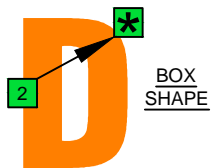

C  
pentatonic  
major scale  
**CAGED**  
octaves  
(box shapes)

C pentatonic major scale  
SEMITONOMETER

www.cagedoctaves.com

Zon Brookes

2D\* - C pentatonic major scale box shape

www.cagedoctaves.com/blogozon179.html