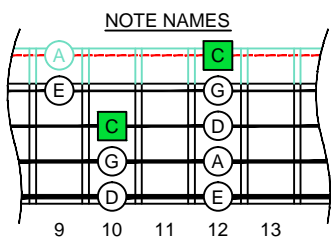

C  
pentatonic  
major scale  
**CAGED**  
octaves  
(box shapes)

C pentatonic major scale  
SEMITONOMETER

www.cagedoctaves.com

Zon Brookes

2D\* - C pentatonic major scale box shape

www.cagedoctaves.com/blogozon179.html