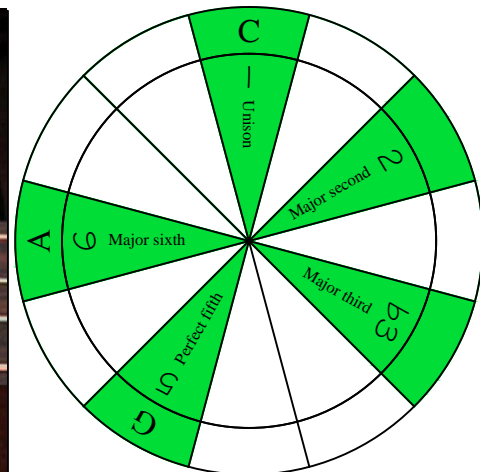

C  
pentatonic  
major scale  
**CAGED**  
octaves  
(box shapes)

C pentatonic major scale  
SEMITONOMETER

www.cagedoctaves.com

Zon Brookes

2D\* - C pentatonic major scale box shape

www.cagedoctaves.com/blogozon179.html