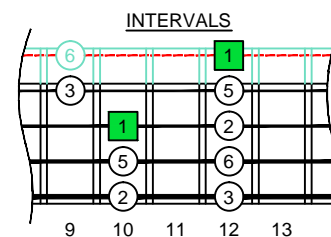

C  
pentatonic  
major scale  
**CAGED**  
octaves  
(box shapes)

C pentatonic major scale  
SEMITONOMETER

www.cagedoctaves.com

Zon Brookes

2D\* - C pentatonic major scale box shape

www.cagedoctaves.com/blogozon179.html