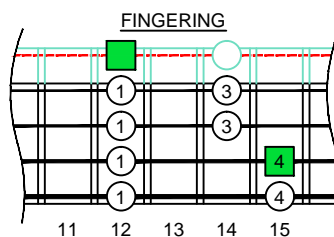

C pentatonic major scale

CAGED
octaves
(box shapes)

C pentatonic major scale
SEMITONOMETER

BOX
SHAPE

www.cagedoctaves.com

Zon Brookes

3C* at fret 12 - C pentatonic major scale box shape

www.cagedoctaves.com/blogozon179.html