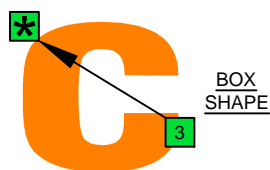

C pentatonic major scale

CAGED
octaves
(box shapes)

C pentatonic major scale
SEMITONOMETER

BOX
SHAPE

www.cagedoctaves.com

Zon Brookes

3C* at fret 12 - C pentatonic major scale box shape

www.cagedoctaves.com/blogozon179.html