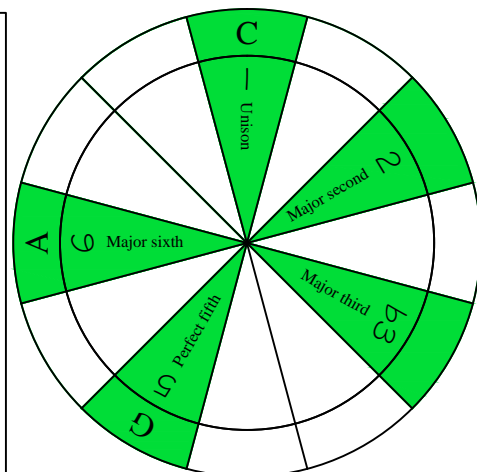

C pentatonic major scale

CAGED
octaves
(box shapes)

C pentatonic major scale
SEMITONOMETER

BOX
SHAPE

www.cagedoctaves.com

Zon Brookes

3C* at fret 12 - C pentatonic major scale box shape

www.cagedoctaves.com/blogozon179.html