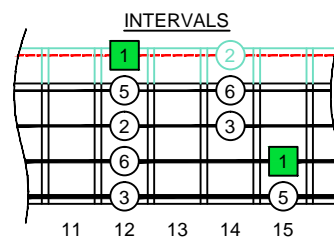

C pentatonic major scale

CAGED
octaves
(box shapes)

C pentatonic major scale
SEMITONOMETER

BOX
SHAPE

www.cagedoctaves.com

Zon Brookes

3C* at fret 12 - C pentatonic major scale box shape

www.cagedoctaves.com/blogozon179.html