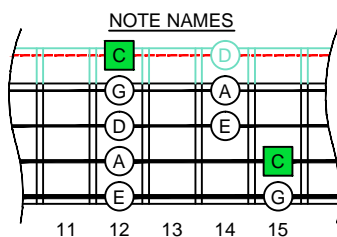

C pentatonic major scale

CAGED
octaves
(box shapes)

C pentatonic major scale
SEMITONOMETER

BOX
SHAPE

www.cagedoctaves.com

Zon Brookes

3C* at fret 12 - C pentatonic major scale box shape

www.cagedoctaves.com/blogozon179.html