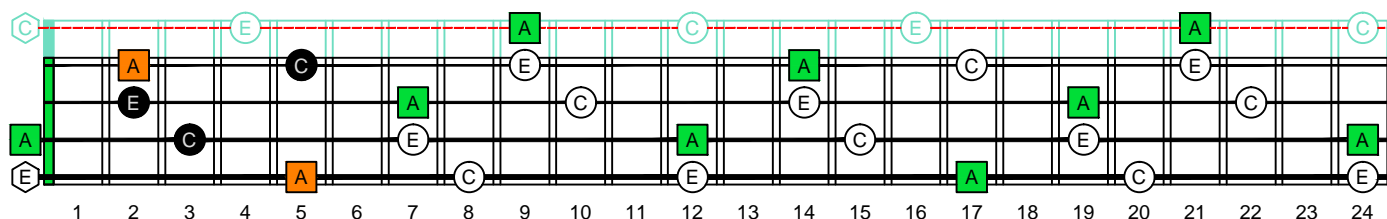

Am  
**AGEDC**  
**B4** :  
minor arpeggio  
(box shapes)

A minor arpeggio  
SEMITONOMETER

BOX  
SHAPE

www.cagedoctaves.com

Zon Brookes

AGEDC4BASS A minor arpeggio : 4Gm1 box shape

AGEDC4BASS A minor arpeggio 4Gm1 box shape : ENTIRE FINGERBOARD NOTE NAMES

AGEDC4BASS A minor arpeggio 4Gm1 box shape : ENTIRE FINGERBOARD INTERVALS