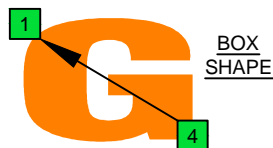

Am  
**AGEDC**  
**B4** :  
minor arpeggio  
(box shapes)

A minor arpeggio  
SEMITONOMETER

BOX  
SHAPE

www.cagedoctaves.com

Zon Brookes

AGEDC4BASS A minor arpeggio : 4Gm1 box shape

AGEDC4BASS A minor arpeggio 4Gm1 box shape : ENTIRE FINGERBOARD NOTE NAMES

AGEDC4BASS A minor arpeggio 4Gm1 box shape : ENTIRE FINGERBOARD INTERVALS