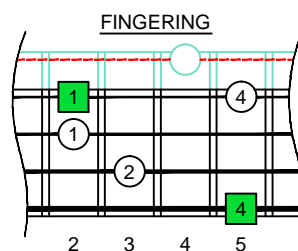

Am  
**AGEDC**  
**B4** :  
minor arpeggio  
(box shapes)

A minor arpeggio  
SEMITONOMETER

BOX  
SHAPE

www.cagedoctaves.com

Zon Brookes

AGEDC4BASS A minor arpeggio : 4Gm1 box shape

AGEDC4BASS A minor arpeggio 4Gm1 box shape : ENTIRE FINGERBOARD NOTE NAMES

AGEDC4BASS A minor arpeggio 4Gm1 box shape : ENTIRE FINGERBOARD INTERVALS