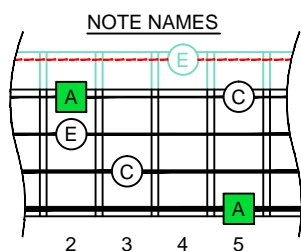

Am  
**AGEDC**  
**B4** :  
minor arpeggio  
(box shapes)

A minor arpeggio  
SEMITONOMETER

BOX  
SHAPE

www.cagedoctaves.com

Zon Brookes

AGEDC4BASS A minor arpeggio : 4Gm1 box shape

AGEDC4BASS A minor arpeggio 4Gm1 box shape : ENTIRE FINGERBOARD NOTE NAMES

AGEDC4BASS A minor arpeggio 4Gm1 box shape : ENTIRE FINGERBOARD INTERVALS