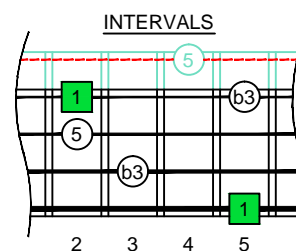

Am  
**AGEDC**  
**B4** :  
minor arpeggio  
(box shapes)

A minor arpeggio  
SEMITONOMETER

BOX  
SHAPE

www.cagedoctaves.com

Zon Brookes

AGEDC4BASS A minor arpeggio : 4Gm1 box shape

AGEDC4BASS A minor arpeggio 4Gm1 box shape : ENTIRE FINGERBOARD NOTE NAMES

AGEDC4BASS A minor arpeggio 4Gm1 box shape : ENTIRE FINGERBOARD INTERVALS