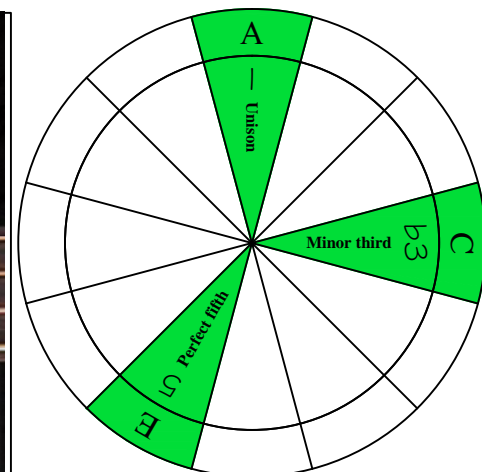

Am  
**AGEDC**  
**B4** :  
minor arpeggio  
(box shapes)

A minor arpeggio  
SEMITONOMETER

BOX  
SHAPE

www.cagedoctaves.com

Zon Brookes

AGEDC4BASS A minor arpeggio : 4Gm1 box shape

AGEDC4BASS A minor arpeggio 4Gm1 box shape : ENTIRE FINGERBOARD NOTE NAMES

AGEDC4BASS A minor arpeggio 4Gm1 box shape : ENTIRE FINGERBOARD INTERVALS