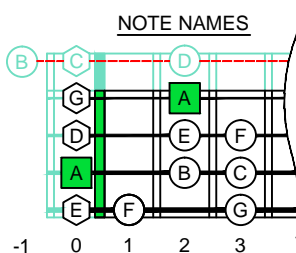

A minor scale AGEDC B4 (box shapes)

BOX SHAPE

www.cagedoctaves.com

Zon Brookes

AGEDC4BASS A aeolian mode : 3Am1 box shape

AGEDC4BASS A aeolian mode 3Am1 box shape : ENTIRE FINGERBOARD NOTE NAMES

AGEDC4BASS A aeolian mode 3Am1 box shape : ENTIRE FINGERBOARD INTERVALS