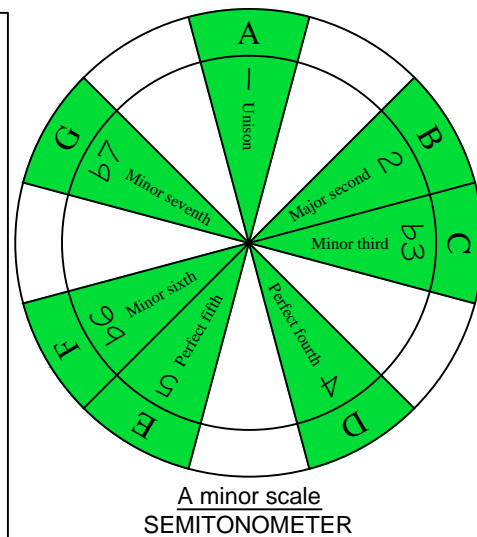

A minor scale AGEDC B4 (box shapes)

BOX SHAPE

www.cagedoctaves.com

Zon Brookes

AGEDC4BASS A aeolian mode : 3Am1 box shape

AGEDC4BASS A aeolian mode 3Am1 box shape : ENTIRE FINGERBOARD NOTE NAMES

AGEDC4BASS A aeolian mode 3Am1 box shape : ENTIRE FINGERBOARD INTERVALS