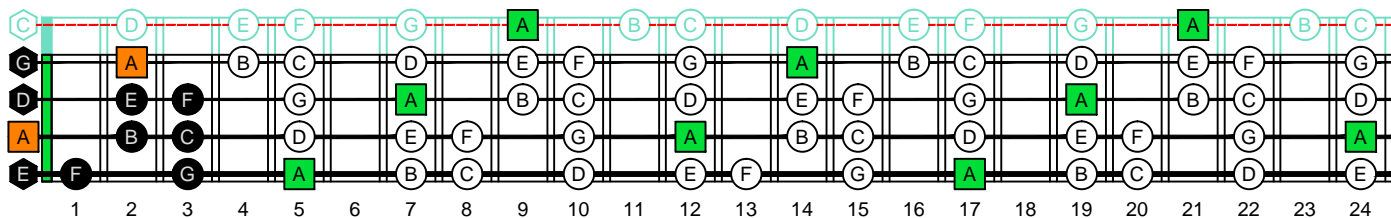

A minor scale AGEDC B4 (box shapes)

BOX SHAPE

www.cagedoctaves.com

Zon Brookes

AGEDC4BASS A aeolian mode : 3Am1 box shape

AGEDC4BASS A aeolian mode 3Am1 box shape : ENTIRE FINGERBOARD NOTE NAMES

AGEDC4BASS A aeolian mode 3Am1 box shape : ENTIRE FINGERBOARD INTERVALS