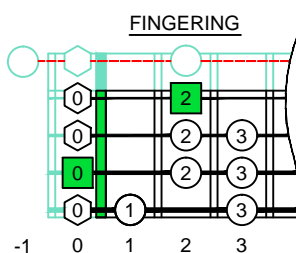

A minor scale AGEDC B4 (box shapes)

BOX SHAPE

www.cagedoctaves.com

Zon Brookes

AGEDC4BASS A aeolian mode : 3Am1 box shape

AGEDC4BASS A aeolian mode 3Am1 box shape : ENTIRE FINGERBOARD NOTE NAMES

AGEDC4BASS A aeolian mode 3Am1 box shape : ENTIRE FINGERBOARD INTERVALS