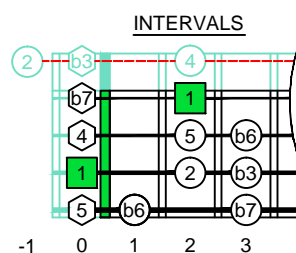

A minor scale AGEDC B4 (box shapes)

BOX SHAPE

www.cagedoctaves.com

Zon Brookes

AGEDC4BASS A aeolian mode : 3Am1 box shape

AGEDC4BASS A aeolian mode 3Am1 box shape : ENTIRE FINGERBOARD NOTE NAMES

AGEDC4BASS A aeolian mode 3Am1 box shape : ENTIRE FINGERBOARD INTERVALS