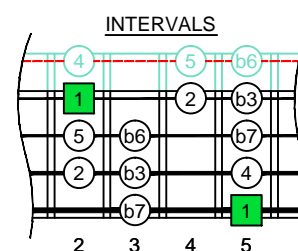

A minor scale

AGEDC

B4

(box shapes)

www.cagedoctaves.com

Zon Brookes

AGEDC4BASS A aeolian mode : 4Gm1 box shape

AGEDC4BASS A aeolian mode 4Gm1 box shape : ENTIRE FINGERBOARD NOTE NAMES

AGEDC4BASS A aeolian mode 4Gm1 box shape : ENTIRE FINGERBOARD INTERVALS