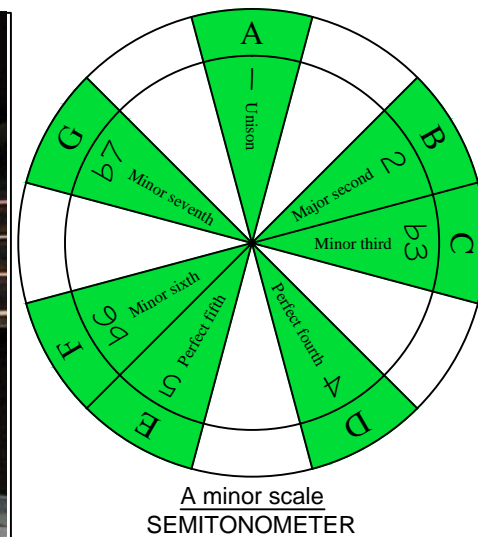

A minor scale

AGEDC

B4

(box shapes)

www.cagedoctaves.com

Zon Brookes

AGEDC4BASS A aeolian mode : 4Gm1 box shape

AGEDC4BASS A aeolian mode 4Gm1 box shape : ENTIRE FINGERBOARD NOTE NAMES

AGEDC4BASS A aeolian mode 4Gm1 box shape : ENTIRE FINGERBOARD INTERVALS