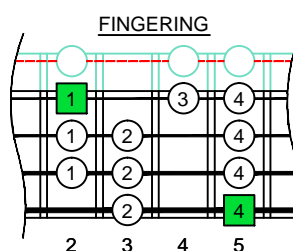

A minor scale

AGEDC

B4

(box shapes)

www.cagedoctaves.com

Zon Brookes

AGEDC4BASS A aeolian mode : 4Gm1 box shape

AGEDC4BASS A aeolian mode 4Gm1 box shape : ENTIRE FINGERBOARD NOTE NAMES

AGEDC4BASS A aeolian mode 4Gm1 box shape : ENTIRE FINGERBOARD INTERVALS