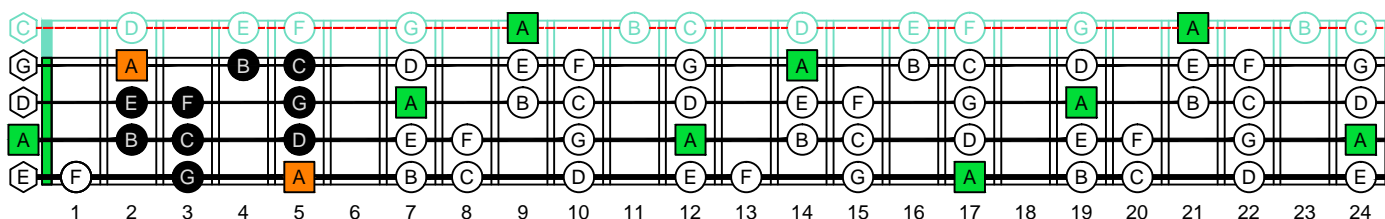

A minor scale

AGEDC

B4

(box shapes)

www.cagedoctaves.com

Zon Brookes

AGEDC4BASS A aeolian mode : 4Gm1 box shape

AGEDC4BASS A aeolian mode 4Gm1 box shape : ENTIRE FINGERBOARD NOTE NAMES

AGEDC4BASS A aeolian mode 4Gm1 box shape : ENTIRE FINGERBOARD INTERVALS