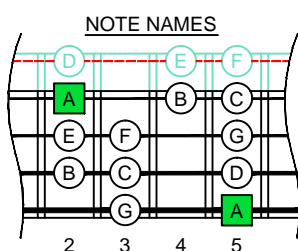

A minor scale

AGEDC

B4

(box shapes)

www.cagedoctaves.com

Zon Brookes

AGEDC4BASS A aeolian mode : 4Gm1 box shape

AGEDC4BASS A aeolian mode 4Gm1 box shape : ENTIRE FINGERBOARD NOTE NAMES

AGEDC4BASS A aeolian mode 4Gm1 box shape : ENTIRE FINGERBOARD INTERVALS