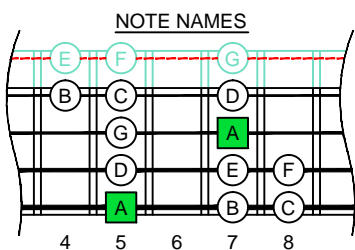

A minor scale AGEDC B4 (box shapes) (box shapes)

www.cagedoctaves.com

Zon Brookes

AGEDC4BASS A aeolian mode : 4Em2 box shape

AGEDC4BASS A aeolian mode 4Em2 box shape : ENTIRE FINGERBOARD NOTE NAMES

AGEDC4BASS A aeolian mode 4Em2 box shape : ENTIRE FINGERBOARD INTERVALS