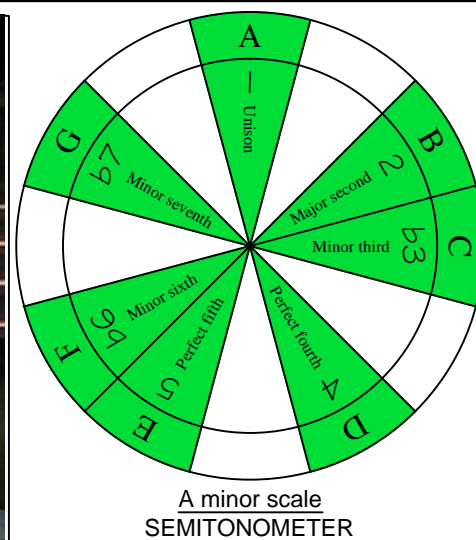

A minor scale AGEDC B4 (box shapes) (box shapes)

www.cagedoctaves.com

Zon Brookes

AGEDC4BASS A aeolian mode : 4Em2 box shape

AGEDC4BASS A aeolian mode 4Em2 box shape : ENTIRE FINGERBOARD NOTE NAMES

AGEDC4BASS A aeolian mode 4Em2 box shape : ENTIRE FINGERBOARD INTERVALS