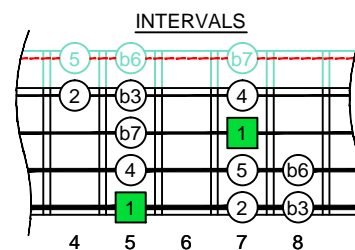

A minor scale AGEDC B4 (box shapes) (box shapes)

www.cagedoctaves.com

Zon Brookes

AGEDC4BASS A aeolian mode : 4Em2 box shape

AGEDC4BASS A aeolian mode 4Em2 box shape : ENTIRE FINGERBOARD NOTE NAMES

AGEDC4BASS A aeolian mode 4Em2 box shape : ENTIRE FINGERBOARD INTERVALS