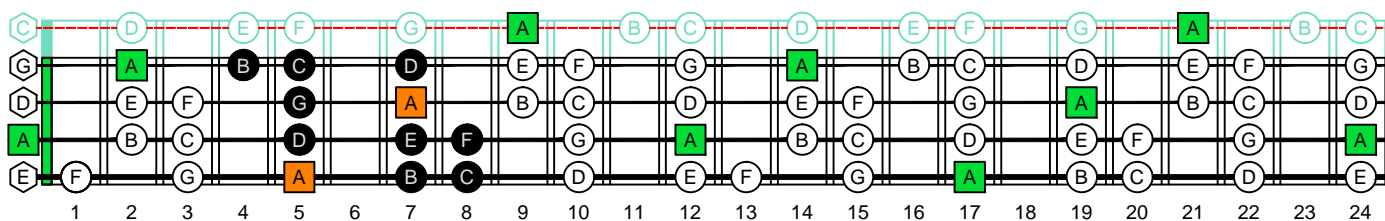

A minor scale AGEDC B4 (box shapes) (box shapes)

www.cagedoctaves.com

Zon Brookes

AGEDC4BASS A aeolian mode : 4Em2 box shape

AGEDC4BASS A aeolian mode 4Em2 box shape : ENTIRE FINGERBOARD NOTE NAMES

AGEDC4BASS A aeolian mode 4Em2 box shape : ENTIRE FINGERBOARD INTERVALS