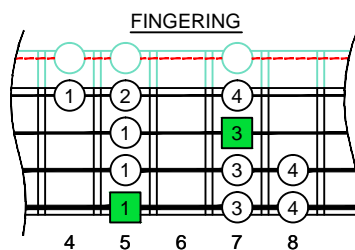

A minor scale AGEDC B4 (box shapes) (box shapes)

www.cagedoctaves.com

Zon Brookes

AGEDC4BASS A aeolian mode : 4Em2 box shape

AGEDC4BASS A aeolian mode 4Em2 box shape : ENTIRE FINGERBOARD NOTE NAMES

AGEDC4BASS A aeolian mode 4Em2 box shape : ENTIRE FINGERBOARD INTERVALS