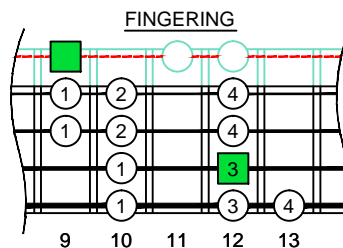

A
minor scale
AGEDC
B4 (box shapes)

BOX
SHAPE

www.cagedoctaves.com

Zon Brookes

AGEDC4BASS A aeolian mode : 3Cm* box shape

AGEDC4BASS A aeolian mode 3Cm* box shape : ENTIRE FINGERBOARD NOTE NAMES

AGEDC4BASS A aeolian mode 3Cm* box shape : ENTIRE FINGERBOARD INTERVALS