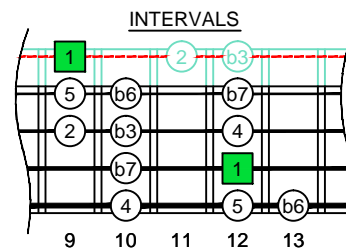

A
minor scale
AGEDC
B4 (box shapes)

BOX
SHAPE

www.cagedoctaves.com

Zon Brookes

AGEDC4BASS A aeolian mode : 3Cm* box shape

AGEDC4BASS A aeolian mode 3Cm* box shape : ENTIRE FINGERBOARD NOTE NAMES

AGEDC4BASS A aeolian mode 3Cm* box shape : ENTIRE FINGERBOARD INTERVALS