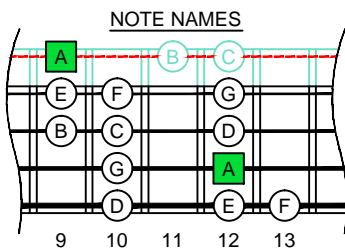

A
minor scale
AGEDC
B4 (box shapes)

BOX
SHAPE

www.cagedoctaves.com

Zon Brookes

AGEDC4BASS A aeolian mode : 3Cm* box shape

AGEDC4BASS A aeolian mode 3Cm* box shape : ENTIRE FINGERBOARD NOTE NAMES

AGEDC4BASS A aeolian mode 3Cm* box shape : ENTIRE FINGERBOARD INTERVALS