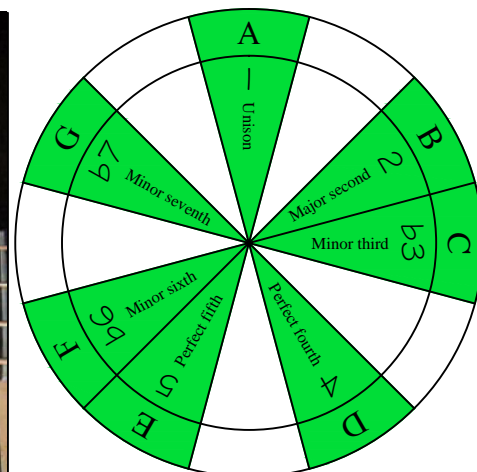

A
minor scale
AGEDC
B4 (box shapes)

BOX
SHAPE

www.cagedoctaves.com

Zon Brookes

AGEDC4BASS A aeolian mode : 3Cm* box shape

AGEDC4BASS A aeolian mode 3Cm* box shape : ENTIRE FINGERBOARD NOTE NAMES

AGEDC4BASS A aeolian mode 3Cm* box shape : ENTIRE FINGERBOARD INTERVALS