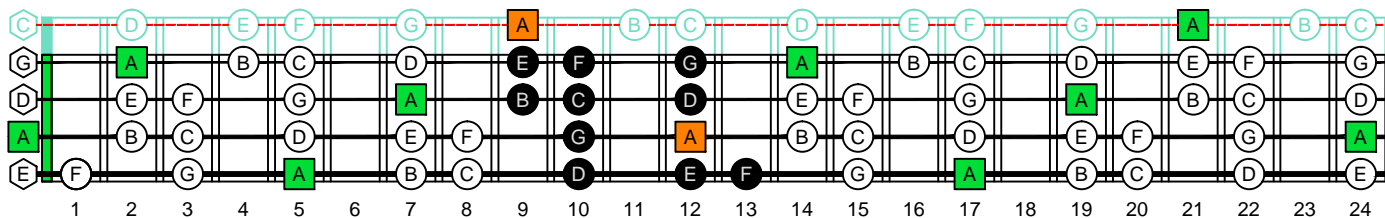

A
minor scale
AGEDC
B4 (box shapes)

BOX
SHAPE

www.cagedoctaves.com

Zon Brookes

AGEDC4BASS A aeolian mode : 3Cm* box shape

AGEDC4BASS A aeolian mode 3Cm* box shape : ENTIRE FINGERBOARD NOTE NAMES

AGEDC4BASS A aeolian mode 3Cm* box shape : ENTIRE FINGERBOARD INTERVALS