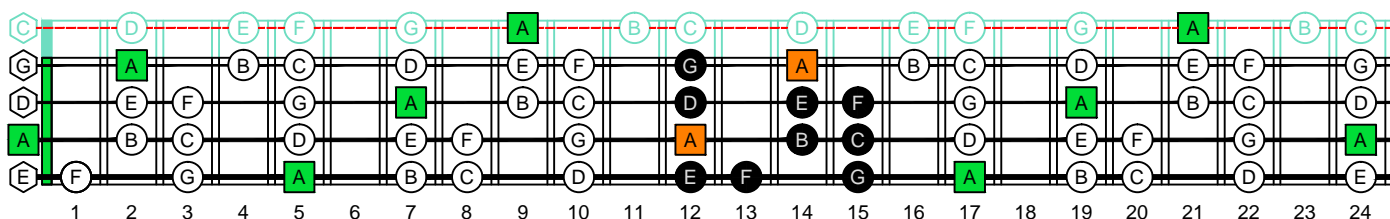

A
minor scale
AGEDC
B4 (box shapes)

www.cagedoctaves.com

Zon Brookes

AGEDC4BASS A aeolian mode : 3Am1 box shape at 12

AGEDC4BASS A aeolian mode 3Am1 box shape at 12 : ENTIRE FINGERBOARD NOTE NAMES

AGEDC4BASS A aeolian mode 3Am1 box shape at 12 : ENTIRE FINGERBOARD INTERVALS