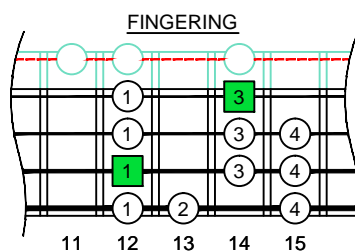

A
minor scale
AGEDC
B4 (box shapes)

www.cagedoctaves.com

Zon Brookes

AGEDC4BASS A aeolian mode : 3Am1 box shape at 12

AGEDC4BASS A aeolian mode 3Am1 box shape at 12 : ENTIRE FINGERBOARD NOTE NAMES

AGEDC4BASS A aeolian mode 3Am1 box shape at 12 : ENTIRE FINGERBOARD INTERVALS