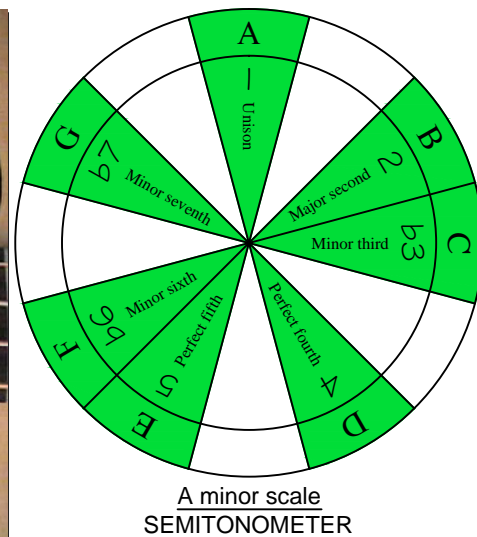

A
minor scale
AGEDC
B4 (box shapes)

www.cagedoctaves.com

Zon Brookes

AGEDC4BASS A aeolian mode : 3Am1 box shape at 12

AGEDC4BASS A aeolian mode 3Am1 box shape at 12 : ENTIRE FINGERBOARD NOTE NAMES

AGEDC4BASS A aeolian mode 3Am1 box shape at 12 : ENTIRE FINGERBOARD INTERVALS