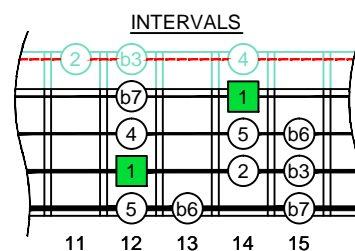

A
minor scale
AGEDC
B4 (box shapes)

www.cagedoctaves.com

Zon Brookes

AGEDC4BASS A aeolian mode : 3Am1 box shape at 12

AGEDC4BASS A aeolian mode 3Am1 box shape at 12 : ENTIRE FINGERBOARD NOTE NAMES

AGEDC4BASS A aeolian mode 3Am1 box shape at 12 : ENTIRE FINGERBOARD INTERVALS