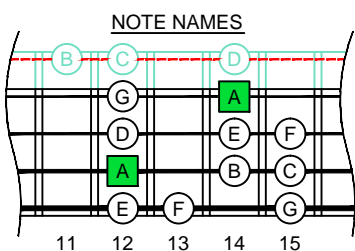

A
minor scale
AGEDC
B4 (box shapes)

www.cagedoctaves.com

Zon Brookes

AGEDC4BASS A aeolian mode : 3Am1 box shape at 12

AGEDC4BASS A aeolian mode 3Am1 box shape at 12 : ENTIRE FINGERBOARD NOTE NAMES

AGEDC4BASS A aeolian mode 3Am1 box shape at 12 : ENTIRE FINGERBOARD INTERVALS