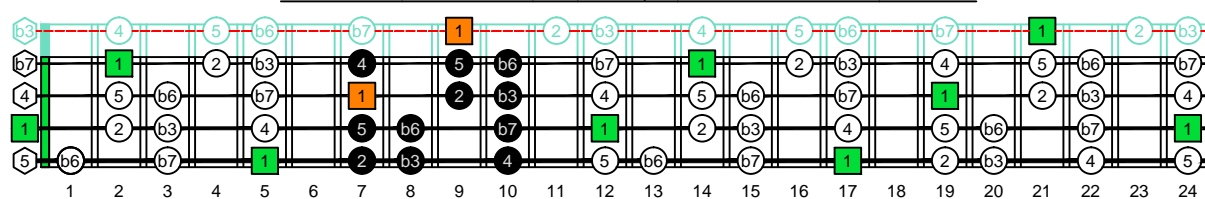

DCAGE4BASS ENTIRE FINGERBOARD OCTAVE SHAPES

AGEDC4BASS A aeolian mode : ENTIRE FINGERBOARD INTERVALS

AGEDC4BASS A aeolian mode 3Am1 box shape : ENTIRE FINGERBOARD INTERVALS

AGEDC4BASS A aeolian mode 4Gm1 box shape : ENTIRE FINGERBOARD INTERVALS

AGEDC4BASS A aeolian mode 4Em2 box shape : ENTIRE FINGERBOARD INTERVALS

AGEDC4BASS A aeolian mode 2Dm* box shape : ENTIRE FINGERBOARD INTERVALS

AGEDC4BASS A aeolian mode 3Cm* box shape : ENTIRE FINGERBOARD INTERVALS

AGEDC4BASS A aeolian mode 3Am1 box shape at 12 : ENTIRE FINGERBOARD INTERVALS