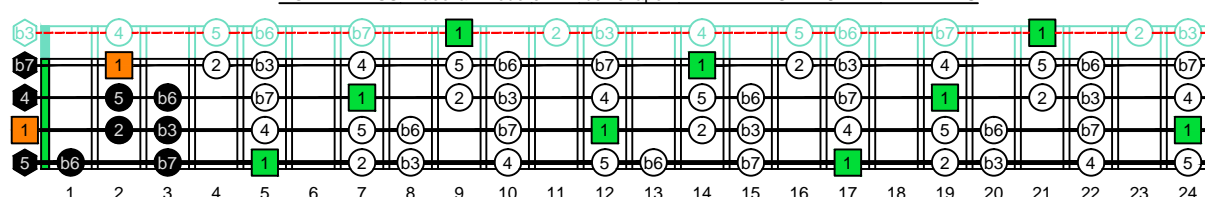

DCAGE4BASS ENTIRE FINGERBOARD OCTAVE SHAPES

AGEDC4BASS A aeolian mode : ENTIRE FINGERBOARD INTERVALS

AGEDC4BASS A aeolian mode 3Am1 box shape : ENTIRE FINGERBOARD INTERVALS

AGEDC4BASS A aeolian mode 4Gm1 box shape : ENTIRE FINGERBOARD INTERVALS

AGEDC4BASS A aeolian mode 4Em2 box shape : ENTIRE FINGERBOARD INTERVALS

AGEDC4BASS A aeolian mode 2Dm* box shape : ENTIRE FINGERBOARD INTERVALS

AGEDC4BASS A aeolian mode 3Cm* box shape : ENTIRE FINGERBOARD INTERVALS

AGEDC4BASS A aeolian mode 3Am1 box shape at 12 : ENTIRE FINGERBOARD INTERVALS