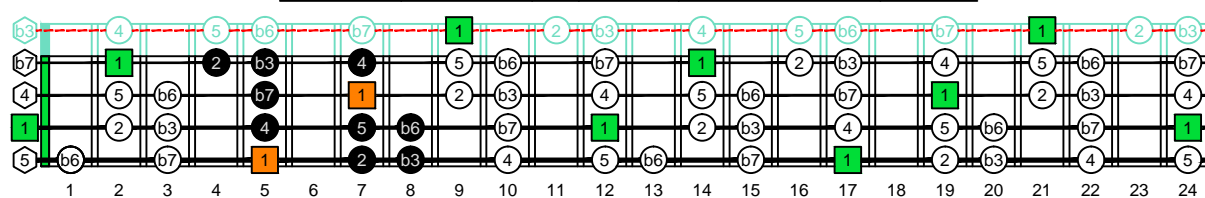

DCAGE4BASS ENTIRE FINGERBOARD OCTAVE SHAPES

AGEDC4BASS A aeolian mode : ENTIRE FINGERBOARD INTERVALS

AGEDC4BASS A aeolian mode 3Am1 box shape : ENTIRE FINGERBOARD INTERVALS

AGEDC4BASS A aeolian mode 4Gm1 box shape : ENTIRE FINGERBOARD INTERVALS

AGEDC4BASS A aeolian mode 4Em2 box shape : ENTIRE FINGERBOARD INTERVALS

AGEDC4BASS A aeolian mode 2Dm* box shape : ENTIRE FINGERBOARD INTERVALS

AGEDC4BASS A aeolian mode 3Cm* box shape : ENTIRE FINGERBOARD INTERVALS

AGEDC4BASS A aeolian mode 3Am1 box shape at 12 : ENTIRE FINGERBOARD INTERVALS