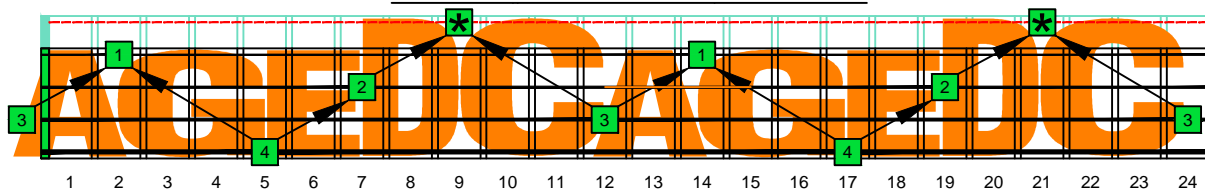

DCAGE4BASS ENTIRE FINGERBOARD OCTAVE SHAPES

AGEDC4BASS A aeolian mode : ENTIRE FINGERBOARD INTERVALS

AGEDC4BASS A aeolian mode 3Am1 box shape : ENTIRE FINGERBOARD INTERVALS

AGEDC4BASS A aeolian mode 4Gm1 box shape : ENTIRE FINGERBOARD INTERVALS

AGEDC4BASS A aeolian mode 4Em2 box shape : ENTIRE FINGERBOARD INTERVALS

AGEDC4BASS A aeolian mode 2Dm* box shape : ENTIRE FINGERBOARD INTERVALS

AGEDC4BASS A aeolian mode 3Cm* box shape : ENTIRE FINGERBOARD INTERVALS

AGEDC4BASS A aeolian mode 3Am1 box shape at 12 : ENTIRE FINGERBOARD INTERVALS