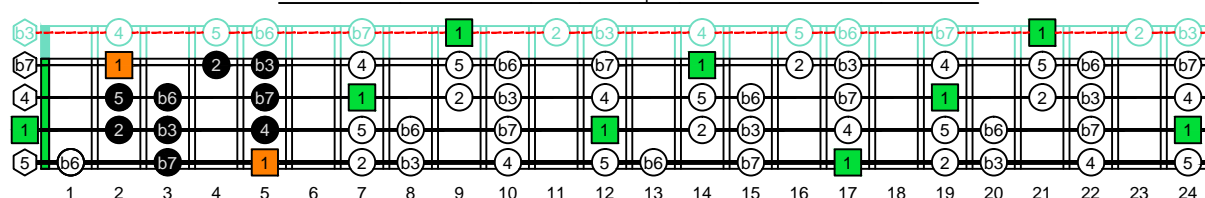

DCAGE4BASS ENTIRE FINGERBOARD OCTAVE SHAPES

AGEDC4BASS A aeolian mode : ENTIRE FINGERBOARD INTERVALS

AGEDC4BASS A aeolian mode 3Am1 box shape : ENTIRE FINGERBOARD INTERVALS

AGEDC4BASS A aeolian mode 4Gm1 box shape : ENTIRE FINGERBOARD INTERVALS

AGEDC4BASS A aeolian mode 4Em2 box shape : ENTIRE FINGERBOARD INTERVALS

AGEDC4BASS A aeolian mode 2Dm* box shape : ENTIRE FINGERBOARD INTERVALS

AGEDC4BASS A aeolian mode 3Cm* box shape : ENTIRE FINGERBOARD INTERVALS

AGEDC4BASS A aeolian mode 3Am1 box shape at 12 : ENTIRE FINGERBOARD INTERVALS