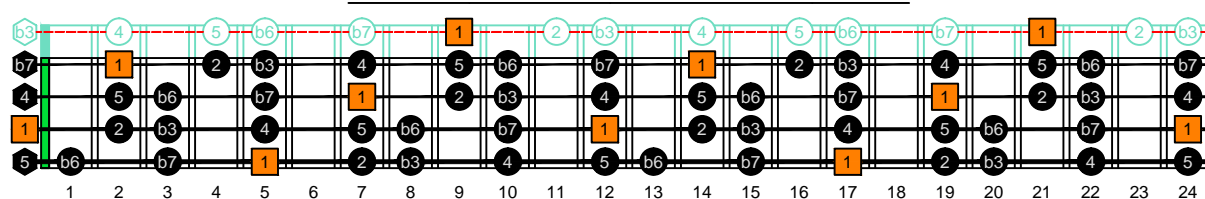

DCAGE4BASS ENTIRE FINGERBOARD OCTAVE SHAPES

AGEDC4BASS A aeolian mode : ENTIRE FINGERBOARD INTERVALS

AGEDC4BASS A aeolian mode 3Am1 box shape : ENTIRE FINGERBOARD INTERVALS

AGEDC4BASS A aeolian mode 4Gm1 box shape : ENTIRE FINGERBOARD INTERVALS

AGEDC4BASS A aeolian mode 4Em2 box shape : ENTIRE FINGERBOARD INTERVALS

AGEDC4BASS A aeolian mode 2Dm* box shape : ENTIRE FINGERBOARD INTERVALS

AGEDC4BASS A aeolian mode 3Cm* box shape : ENTIRE FINGERBOARD INTERVALS

AGEDC4BASS A aeolian mode 3Am1 box shape at 12 : ENTIRE FINGERBOARD INTERVALS