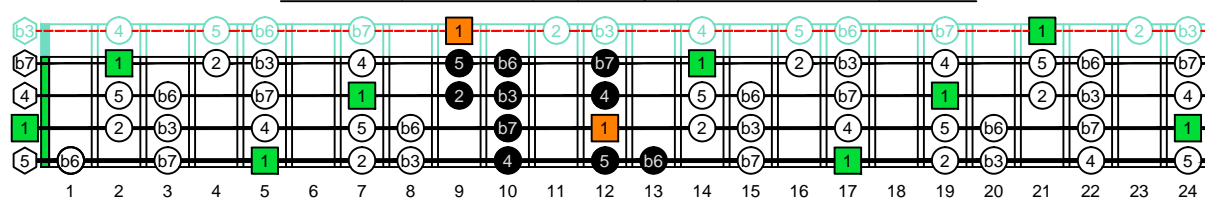

DCAGE4BASS ENTIRE FINGERBOARD OCTAVE SHAPES

AGEDC4BASS A aeolian mode : ENTIRE FINGERBOARD INTERVALS

AGEDC4BASS A aeolian mode 3Am1 box shape : ENTIRE FINGERBOARD INTERVALS

AGEDC4BASS A aeolian mode 4Gm1 box shape : ENTIRE FINGERBOARD INTERVALS

AGEDC4BASS A aeolian mode 4Em2 box shape : ENTIRE FINGERBOARD INTERVALS

AGEDC4BASS A aeolian mode 2Dm* box shape : ENTIRE FINGERBOARD INTERVALS

AGEDC4BASS A aeolian mode 3Cm* box shape : ENTIRE FINGERBOARD INTERVALS

AGEDC4BASS A aeolian mode 3Am1 box shape at 12 : ENTIRE FINGERBOARD INTERVALS