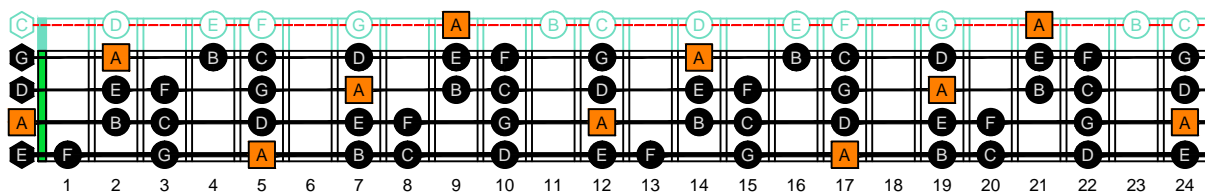

DCAGE4BASS ENTIRE FINGERBOARD OCTAVE SHAPES

AGEDC4BASS A aeolian mode : ENTIRE FINGERBOARD NOTE NAMES

AGEDC4BASS A aeolian mode 3Am1 box shape : ENTIRE FINGERBOARD NOTE NAMES

AGEDC4BASS A aeolian mode 4Gm1 box shape : ENTIRE FINGERBOARD NOTE NAMES

AGEDC4BASS A aeolian mode 4Em2 box shape : ENTIRE FINGERBOARD NOTE NAMES

AGEDC4BASS A aeolian mode 2Dm\* box shape : ENTIRE FINGERBOARD NOTE NAMES

AGEDC4BASS A aeolian mode 3Cm\* box shape : ENTIRE FINGERBOARD NOTE NAMES

AGEDC4BASS A aeolian mode 3Am1 box shape at 12 : ENTIRE FINGERBOARD NOTE NAMES