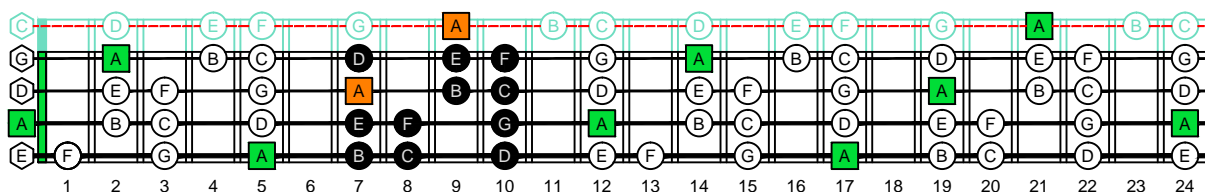

DCAGE4BASS ENTIRE FINGERBOARD OCTAVE SHAPES

AGEDC4BASS A aeolian mode : ENTIRE FINGERBOARD NOTE NAMES

AGEDC4BASS A aeolian mode 3Am1 box shape : ENTIRE FINGERBOARD NOTE NAMES

AGEDC4BASS A aeolian mode 4Gm1 box shape : ENTIRE FINGERBOARD NOTE NAMES

AGEDC4BASS A aeolian mode 4Em2 box shape : ENTIRE FINGERBOARD NOTE NAMES

AGEDC4BASS A aeolian mode 2Dm\* box shape : ENTIRE FINGERBOARD NOTE NAMES

AGEDC4BASS A aeolian mode 3Cm\* box shape : ENTIRE FINGERBOARD NOTE NAMES