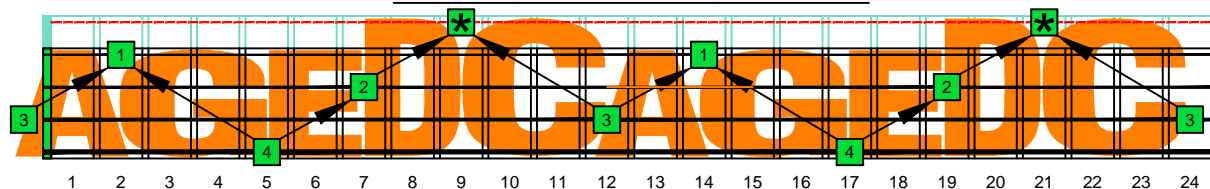

DCAGE4BASS ENTIRE FINGERBOARD OCTAVE SHAPES

AGEDC4BASS A aeolian mode : ENTIRE FINGERBOARD NOTE NAMES

AGEDC4BASS A aeolian mode 3Am1 box shape : ENTIRE FINGERBOARD NOTE NAMES

AGEDC4BASS A aeolian mode 4Gm1 box shape : ENTIRE FINGERBOARD NOTE NAMES

AGEDC4BASS A aeolian mode 4Em2 box shape : ENTIRE FINGERBOARD NOTE NAMES

AGEDC4BASS A aeolian mode 2Dm\* box shape : ENTIRE FINGERBOARD NOTE NAMES

AGEDC4BASS A aeolian mode 3Cm\* box shape : ENTIRE FINGERBOARD NOTE NAMES