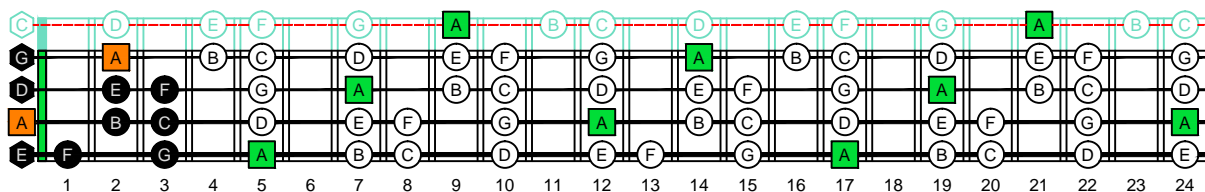

DCAGE4BASS ENTIRE FINGERBOARD OCTAVE SHAPES

AGEDC4BASS A aeolian mode : ENTIRE FINGERBOARD NOTE NAMES

AGEDC4BASS A aeolian mode 3Am1 box shape : ENTIRE FINGERBOARD NOTE NAMES

AGEDC4BASS A aeolian mode 4Gm1 box shape : ENTIRE FINGERBOARD NOTE NAMES

AGEDC4BASS A aeolian mode 4Em2 box shape : ENTIRE FINGERBOARD NOTE NAMES

AGEDC4BASS A aeolian mode 2Dm\* box shape : ENTIRE FINGERBOARD NOTE NAMES

AGEDC4BASS A aeolian mode 3Cm\* box shape : ENTIRE FINGERBOARD NOTE NAMES