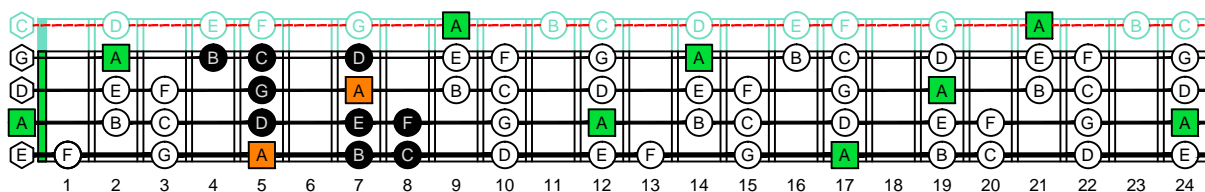

DCAGE4BASS ENTIRE FINGERBOARD OCTAVE SHAPES

AGEDC4BASS A aeolian mode : ENTIRE FINGERBOARD NOTE NAMES

AGEDC4BASS A aeolian mode 3Am1 box shape : ENTIRE FINGERBOARD NOTE NAMES

AGEDC4BASS A aeolian mode 4Gm1 box shape : ENTIRE FINGERBOARD NOTE NAMES

AGEDC4BASS A aeolian mode 4Em2 box shape : ENTIRE FINGERBOARD NOTE NAMES

AGEDC4BASS A aeolian mode 2Dm\* box shape : ENTIRE FINGERBOARD NOTE NAMES

AGEDC4BASS A aeolian mode 3Cm\* box shape : ENTIRE FINGERBOARD NOTE NAMES