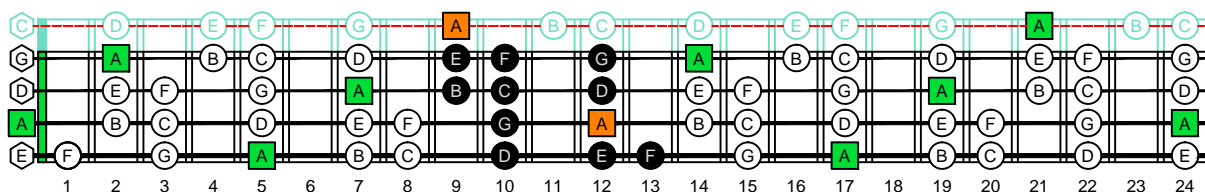

DCAGE4BASS ENTIRE FINGERBOARD OCTAVE SHAPES

AGEDC4BASS A aeolian mode : ENTIRE FINGERBOARD NOTE NAMES

AGEDC4BASS A aeolian mode 3Am1 box shape : ENTIRE FINGERBOARD NOTE NAMES

AGEDC4BASS A aeolian mode 4Gm1 box shape : ENTIRE FINGERBOARD NOTE NAMES

AGEDC4BASS A aeolian mode 4Em2 box shape : ENTIRE FINGERBOARD NOTE NAMES

AGEDC4BASS A aeolian mode 2Dm\* box shape : ENTIRE FINGERBOARD NOTE NAMES

AGEDC4BASS A aeolian mode 3Cm\* box shape : ENTIRE FINGERBOARD NOTE NAMES