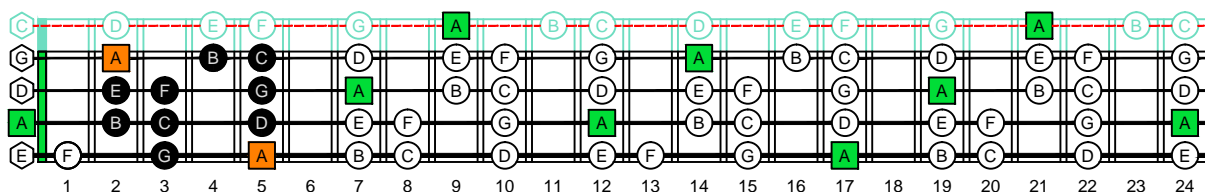

DCAGE4BASS ENTIRE FINGERBOARD OCTAVE SHAPES

AGEDC4BASS A aeolian mode : ENTIRE FINGERBOARD NOTE NAMES

AGEDC4BASS A aeolian mode 3Am1 box shape : ENTIRE FINGERBOARD NOTE NAMES

AGEDC4BASS A aeolian mode 4Gm1 box shape : ENTIRE FINGERBOARD NOTE NAMES

AGEDC4BASS A aeolian mode 4Em2 box shape : ENTIRE FINGERBOARD NOTE NAMES

AGEDC4BASS A aeolian mode 2Dm\* box shape : ENTIRE FINGERBOARD NOTE NAMES

AGEDC4BASS A aeolian mode 3Cm\* box shape : ENTIRE FINGERBOARD NOTE NAMES