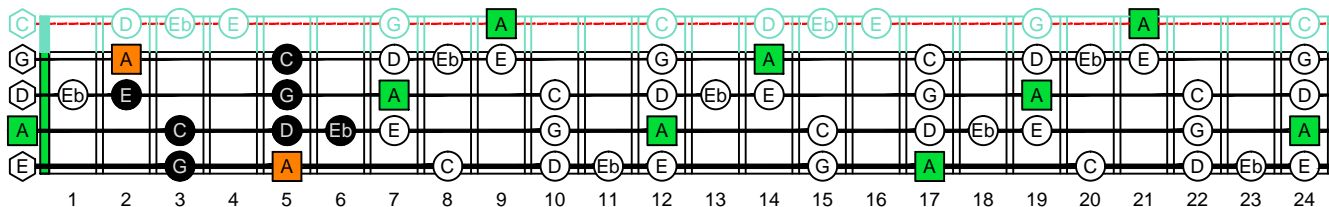

A  
minor  
blues scale  
AGEDC  
B4 (box shapes)

A minor blues scale  
SEMITONOMETER

www.cagedoctaves.com

Zon Brookes

4Gm1 - A minor blues scale box shape

www.cagedoctaves.com/blogozon183.html

ENTIRE FINGERBOARD NOTE NAMES

ENTIRE FINGERBOARD INTERVALS