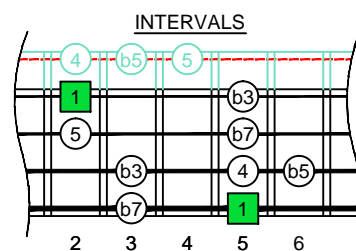

A  
minor  
blues scale  
AGEDC  
B4 (box shapes)

A minor blues scale  
SEMITONOMETER

www.cagedoctaves.com

Zon Brookes

4Gm1 - A minor blues scale box shape

www.cagedoctaves.com/blogozon183.html

ENTIRE FINGERBOARD NOTE NAMES

ENTIRE FINGERBOARD INTERVALS