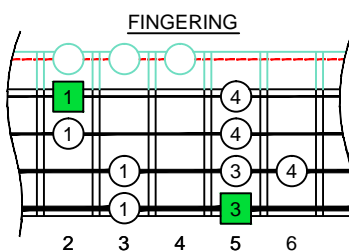

A  
minor  
blues scale  
AGEDC  
B4 (box shapes)

A minor blues scale  
SEMITONOMETER

www.cagedoctaves.com

Zon Brookes

4Gm1 - A minor blues scale box shape

www.cagedoctaves.com/blogozon183.html

ENTIRE FINGERBOARD NOTE NAMES

ENTIRE FINGERBOARD INTERVALS