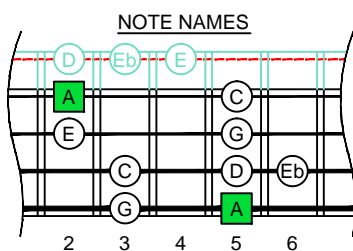

A  
minor  
blues scale  
AGEDC  
B4 (box shapes)

A minor blues scale  
SEMITONOMETER

www.cagedoctaves.com

Zon Brookes

4Gm1 - A minor blues scale box shape

www.cagedoctaves.com/blogozon183.html

ENTIRE FINGERBOARD NOTE NAMES

ENTIRE FINGERBOARD INTERVALS