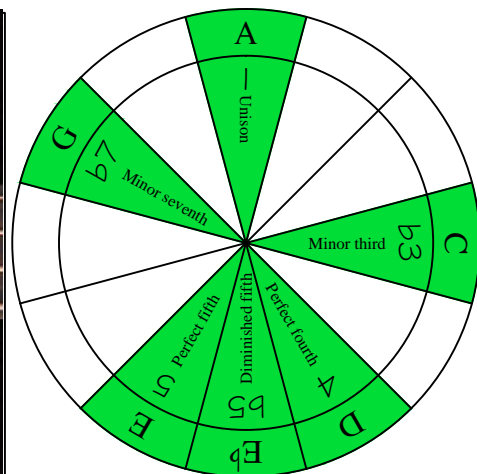

A  
minor  
blues scale  
AGEDC  
B4 (box shapes)

A minor blues scale  
SEMITONOMETER

www.cagedoctaves.com

Zon Brookes

4Gm1 - A minor blues scale box shape

www.cagedoctaves.com/blogozon183.html

ENTIRE FINGERBOARD NOTE NAMES

ENTIRE FINGERBOARD INTERVALS