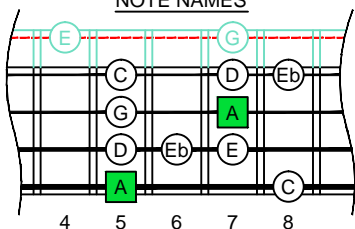

A minor blues scale SEMITONOMETER

A minor blues scale
AGEDC
BA (box shapes)

NOTE NAMES

FINGERING

INTERVALS

BOX SHAPE

www.cagedoctaves.com

Zon Brookes

4Em2 - A minor blues scale box shape

www.cagedoctaves.com/blogozon183.html

ENTIRE FINGERBOARD NOTE NAMES

ENTIRE FINGERBOARD INTERVALS