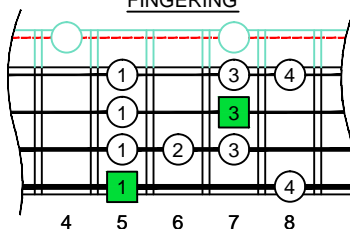

A minor blues scale SEMITONOMETER

A minor blues scale
AGEDC
BA (box shapes)

NOTE NAMES

FINGERING

INTERVALS

BOX SHAPE

www.cagedoctaves.com

Zon Brookes

4Em2 - A minor blues scale box shape

www.cagedoctaves.com/blogozon183.html

ENTIRE FINGERBOARD NOTE NAMES

ENTIRE FINGERBOARD INTERVALS