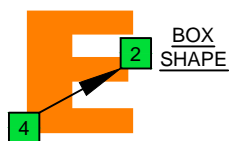

A minor blues scale SEMITONOMETER

A minor blues scale
AGEDC
BA (box shapes)

NOTE NAMES

FINGERING

INTERVALS

BOX SHAPE

www.cagedoctaves.com

Zon Brookes

4Em2 - A minor blues scale box shape

www.cagedoctaves.com/blogozon183.html

ENTIRE FINGERBOARD NOTE NAMES

ENTIRE FINGERBOARD INTERVALS