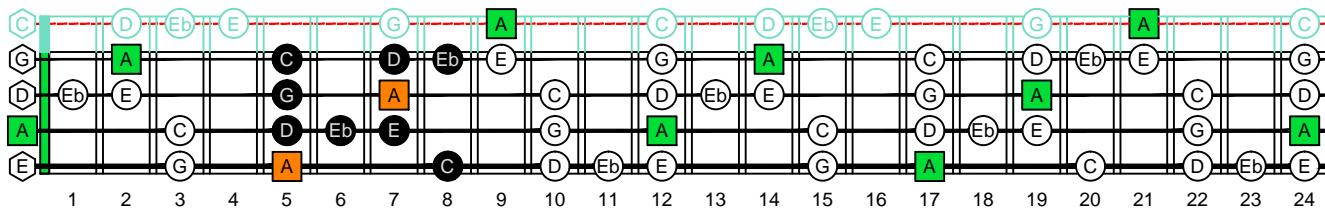

A minor blues scale SEMITONOMETER

A minor blues scale
AGEDC
BA (box shapes)

NOTE NAMES

FINGERING

INTERVALS

BOX SHAPE

www.cagedoctaves.com

Zon Brookes

4Em2 - A minor blues scale box shape

www.cagedoctaves.com/blogozon183.html

ENTIRE FINGERBOARD NOTE NAMES

ENTIRE FINGERBOARD INTERVALS