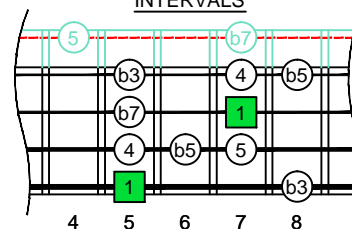

A minor blues scale SEMITONOMETER

A minor blues scale
AGEDC
BA (box shapes)

NOTE NAMES

FINGERING

INTERVALS

BOX SHAPE

www.cagedoctaves.com

Zon Brookes

4Em2 - A minor blues scale box shape

www.cagedoctaves.com/blogozon183.html

ENTIRE FINGERBOARD NOTE NAMES

ENTIRE FINGERBOARD INTERVALS