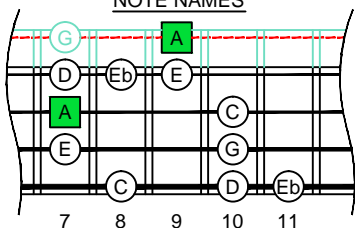

A minor blues scale

AGEDC
B4 (box shapes)

A minor blues scale SEMITONOMETER

BOX SHAPE

NOTE NAMES

FINGERING

INTERVALS

www.cagedoctaves.com

Zon Brookes

2Dm* - A minor blues scale box shape

www.cagedoctaves.com/blogozon183.html

ENTIRE FINGERBOARD NOTE NAMES

ENTIRE FINGERBOARD INTERVALS