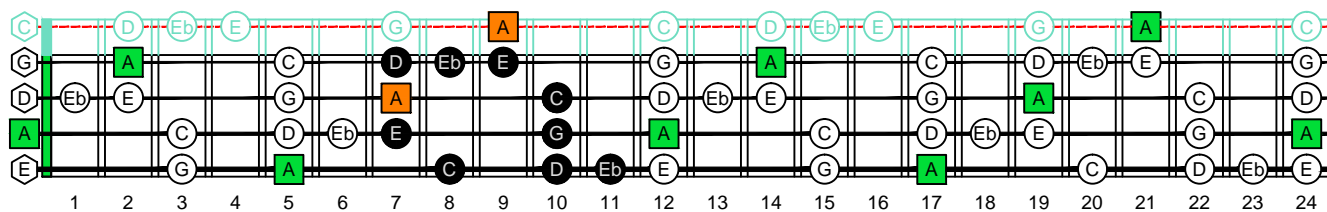

A minor blues scale

AGEDC
B4 (box shapes)

A minor blues scale SEMITONOMETER

BOX SHAPE

NOTE NAMES

FINGERING

INTERVALS

www.cagedoctaves.com

Zon Brookes

2Dm* - A minor blues scale box shape

www.cagedoctaves.com/blogozon183.html

ENTIRE FINGERBOARD NOTE NAMES

ENTIRE FINGERBOARD INTERVALS