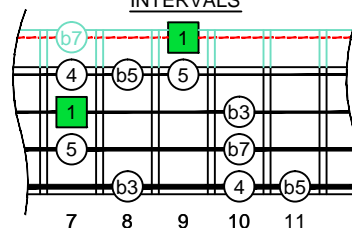

A minor blues scale

AGEDC
B4 (box shapes)

A minor blues scale SEMITONOMETER

BOX SHAPE

NOTE NAMES

FINGERING

INTERVALS

www.cagedoctaves.com

Zon Brookes

2Dm* - A minor blues scale box shape

www.cagedoctaves.com/blogozon183.html

ENTIRE FINGERBOARD NOTE NAMES

ENTIRE FINGERBOARD INTERVALS