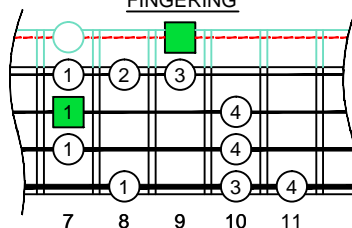

A minor blues scale

AGEDC
B4 (box shapes)

A minor blues scale SEMITONOMETER

BOX SHAPE

NOTE NAMES

FINGERING

INTERVALS

www.cagedoctaves.com

Zon Brookes

2Dm* - A minor blues scale box shape

www.cagedoctaves.com/blogozon183.html

ENTIRE FINGERBOARD NOTE NAMES

ENTIRE FINGERBOARD INTERVALS