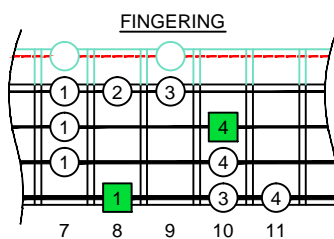

C major blues scale

CAGED B4 (box shapes)

C major blues scale SEMITONOMETER

BOX SHAPE

www.cagedoctaves.com

Zon Brookes

4E2 - C major blues scale box shape

www.cagedoctaves.com/blogozon185.html