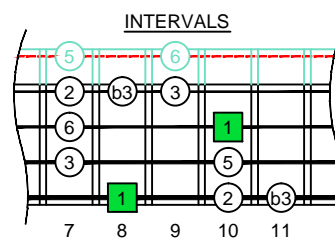

C major blues scale

CAGED B4 (box shapes)

C major blues scale SEMITONOMETER

BOX SHAPE

www.cagedoctaves.com

Zon Brookes

4E2 - C major blues scale box shape

www.cagedoctaves.com/blogozon185.html