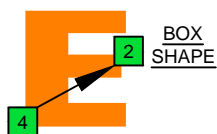

C major blues scale

CAGED B4 (box shapes)

C major blues scale SEMITONOMETER

BOX SHAPE

www.cagedoctaves.com

Zon Brookes

4E2 - C major blues scale box shape

www.cagedoctaves.com/blogozon185.html