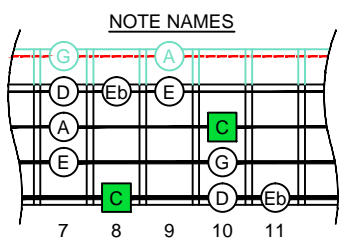

C major blues scale

CAGED B4 (box shapes)

C major blues scale SEMITONOMETER

BOX SHAPE

www.cagedoctaves.com

Zon Brookes

4E2 - C major blues scale box shape

www.cagedoctaves.com/blogozon185.html