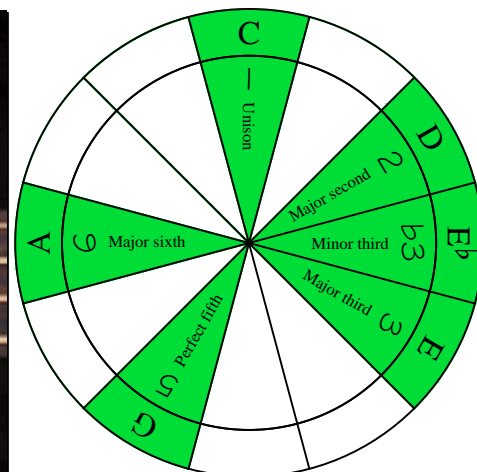

C major blues scale

CAGED B4 (box shapes)

C major blues scale SEMITONOMETER

BOX SHAPE

www.cagedoctaves.com

Zon Brookes

4E2 - C major blues scale box shape

www.cagedoctaves.com/blogozon185.html