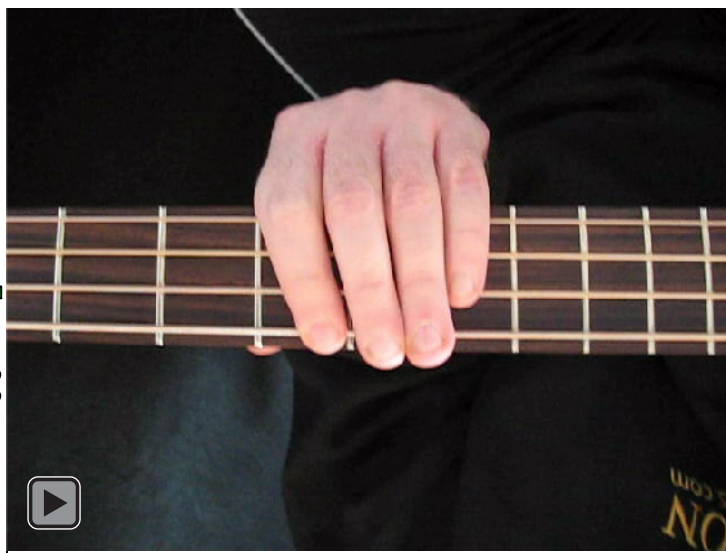

C major blues scale

CAGED B4 (box shapes)

C major blues scale SEMITONOMETER

BOX SHAPE

www.cagedoctaves.com

Zon Brookes

4E2 - C major blues scale box shape

www.cagedoctaves.com/blogozon185.html