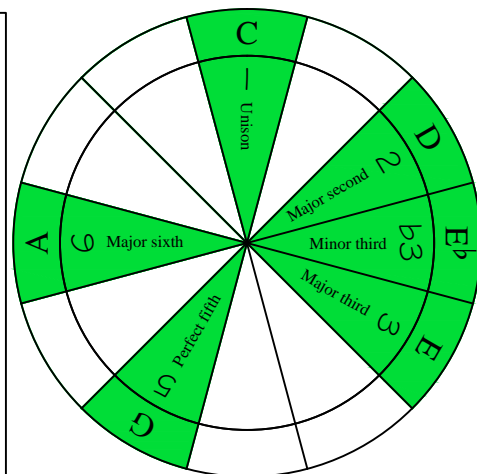

C major blues scale

CAGED B4 (box shapes)

C major blues scale SEMITONOMETER

BOX SHAPE

www.cagedoctaves.com

Zon Brookes

2D* - C major blues scale box shape

www.cagedoctaves.com/blogozon185.html