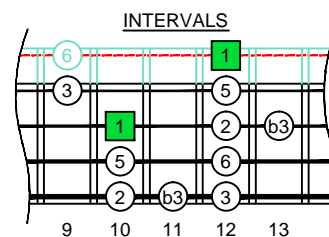

C major blues scale

CAGED B4 (box shapes)

C major blues scale SEMITONOMETER

BOX SHAPE

www.cagedoctaves.com

Zon Brookes

2D* - C major blues scale box shape

www.cagedoctaves.com/blogozon185.html