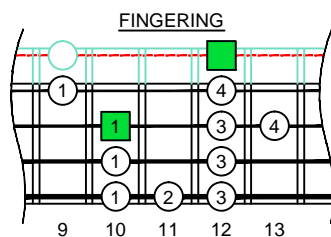

C major blues scale

CAGED B4 (box shapes)

C major blues scale SEMITONOMETER

BOX SHAPE

www.cagedoctaves.com

Zon Brookes

2D* - C major blues scale box shape

www.cagedoctaves.com/blogozon185.html