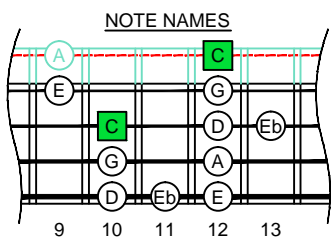

C major blues scale

CAGED B4 (box shapes)

C major blues scale SEMITONOMETER

BOX SHAPE

www.cagedoctaves.com

Zon Brookes

2D* - C major blues scale box shape

www.cagedoctaves.com/blogozon185.html