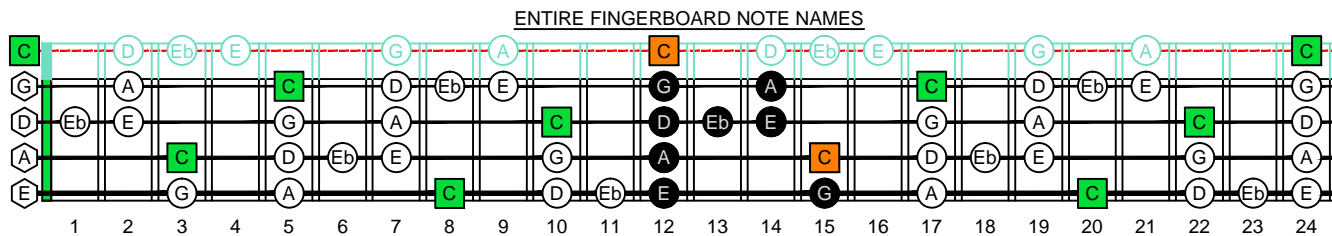

C major blues scale

CAGED B4 (box shapes)

C major blues scale SEMITONOMETER

BOX SHAPE

NOTE NAMES

FINGERING

INTERVALS

www.cagedoctaves.com

Zon Brookes

3C* at fret 12 - C major blues scale box shape

www.cagedoctaves.com/blogozon185.html

ENTIRE FINGERBOARD NOTE NAMES

ENTIRE FINGERBOARD INTERVALS