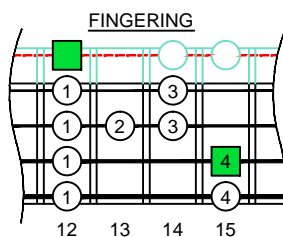

C major blues scale

CAGED B4 (box shapes)

C major blues scale SEMITONOMETER

BOX SHAPE

NOTE NAMES

FINGERING

INTERVALS

www.cagedoctaves.com

Zon Brookes

3C* at fret 12 - C major blues scale box shape

www.cagedoctaves.com/blogozon185.html

ENTIRE FINGERBOARD NOTE NAMES

ENTIRE FINGERBOARD INTERVALS