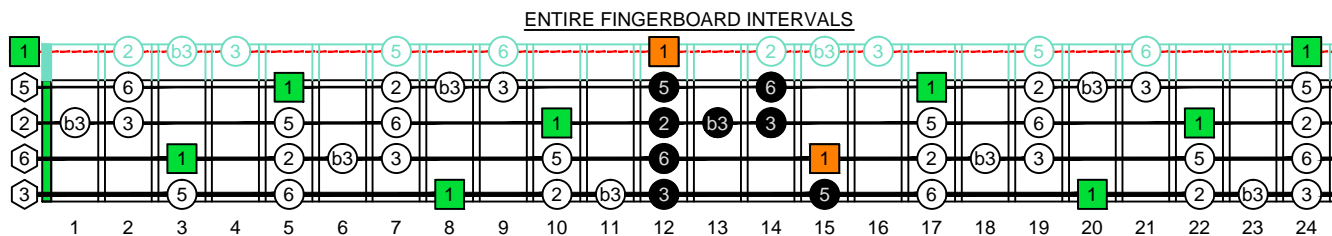

C major blues scale

CAGED B4 (box shapes)

C major blues scale SEMITONOMETER

BOX SHAPE

NOTE NAMES

FINGERING

INTERVALS

www.cagedoctaves.com

Zon Brookes

3C* at fret 12 - C major blues scale box shape

www.cagedoctaves.com/blogozon185.html

ENTIRE FINGERBOARD NOTE NAMES

ENTIRE FINGERBOARD INTERVALS