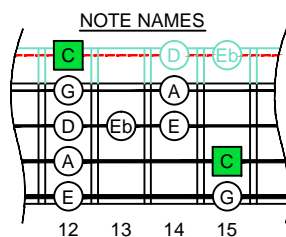

C major blues scale

CAGED B4 (box shapes)

C major blues scale SEMITONOMETER

BOX SHAPE

NOTE NAMES

FINGERING

INTERVALS

www.cagedoctaves.com

Zon Brookes

3C* at fret 12 - C major blues scale box shape

www.cagedoctaves.com/blogozon185.html

ENTIRE FINGERBOARD NOTE NAMES

ENTIRE FINGERBOARD INTERVALS