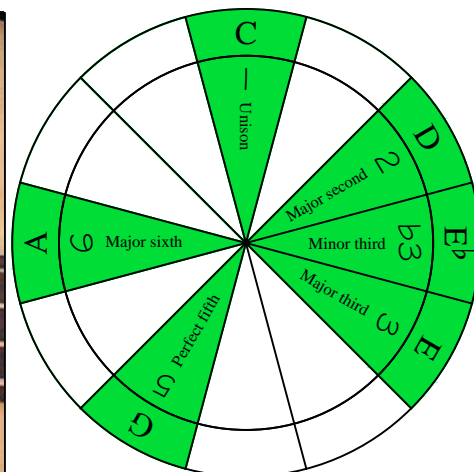

C major blues scale

CAGED B4 (box shapes)

C major blues scale SEMITONOMETER

BOX SHAPE

NOTE NAMES

FINGERING

INTERVALS

www.cagedoctaves.com

Zon Brookes

3C* at fret 12 - C major blues scale box shape

www.cagedoctaves.com/blogozon185.html

ENTIRE FINGERBOARD NOTE NAMES

ENTIRE FINGERBOARD INTERVALS