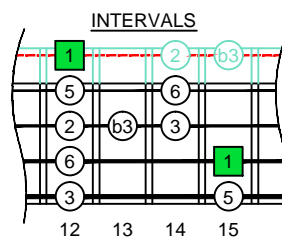

C major blues scale

CAGED B4 (box shapes)

C major blues scale SEMITONOMETER

BOX SHAPE

NOTE NAMES

FINGERING

INTERVALS

www.cagedoctaves.com

Zon Brookes

3C* at fret 12 - C major blues scale box shape

www.cagedoctaves.com/blogozon185.html

ENTIRE FINGERBOARD NOTE NAMES

ENTIRE FINGERBOARD INTERVALS