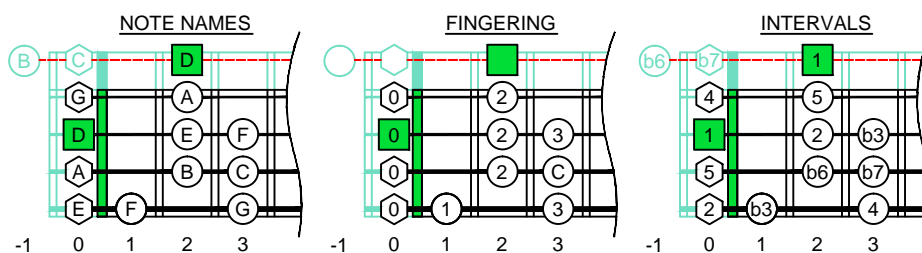

# D dorian mode DCAGE B4 (box shapes)

D dorian mode  
SEMITONOMETER

www.cagedoctaves.com

Zon Brookes

DCAGE4BASS D dorian mode : 2Dm\* box shape

DCAGE4BASS D dorian mode 2D\* box shape : ENTIRE FINGERBOARD NOTE NAMES

DCAGE4BASS D dorian mode 2D\* box shape : ENTIRE FINGERBOARD INTERVALS