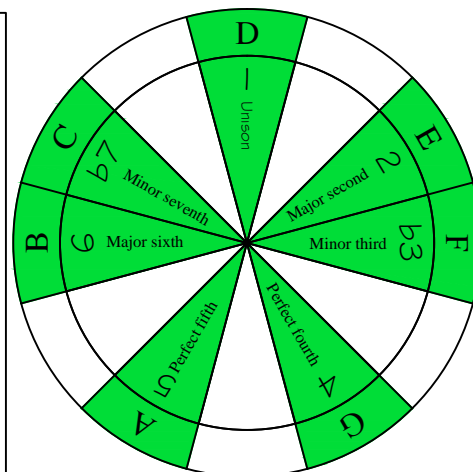

# D dorian mode DCAGE B4 (box shapes)

D dorian mode  
SEMITONOMETER

www.cagedoctaves.com

Zon Brookes

DCAGE4BASS D dorian mode : 2Dm\* box shape

DCAGE4BASS D dorian mode 2D\* box shape : ENTIRE FINGERBOARD NOTE NAMES

DCAGE4BASS D dorian mode 2D\* box shape : ENTIRE FINGERBOARD INTERVALS