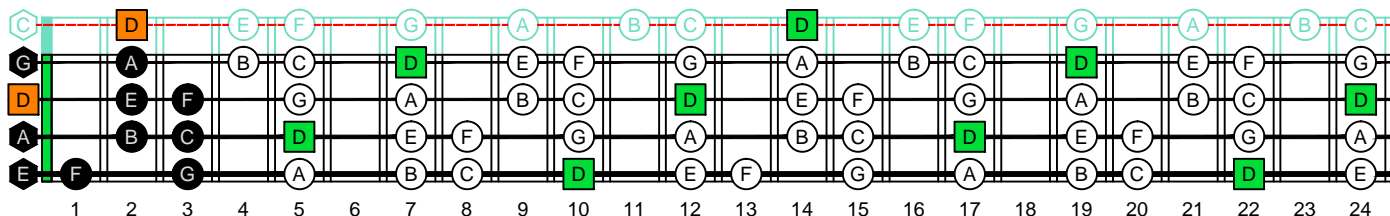

# D dorian mode DCAGE B4 (box shapes)

D dorian mode  
SEMITONOMETER

www.cagedoctaves.com

Zon Brookes

DCAGE4BASS D dorian mode : 2Dm\* box shape

DCAGE4BASS D dorian mode 2D\* box shape : ENTIRE FINGERBOARD NOTE NAMES

DCAGE4BASS D dorian mode 2D\* box shape : ENTIRE FINGERBOARD INTERVALS