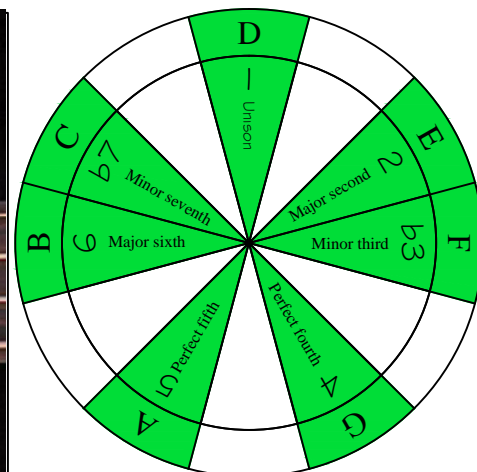

D
dorian mode
DCAGE
B4 (box shapes)

D dorian mode SEMITONOMETER

www.cagedoctaves.com

Zon Brookes

DCAGE4BASS D dorian mode : 3Cm* box shape

DCAGE4BASS D dorian mode 3C* box shape : ENTIRE FINGERBOARD NOTE NAMES

DCAGE4BASS D dorian mode 3C* box shape : ENTIRE FINGERBOARD INTERVALS