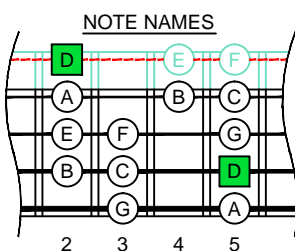

D
dorian mode
DCAGE
B4 (box shapes)

D dorian mode SEMITONOMETER

www.cagedoctaves.com

Zon Brookes

DCAGE4BASS D dorian mode : 3Cm* box shape

DCAGE4BASS D dorian mode 3C* box shape : ENTIRE FINGERBOARD NOTE NAMES

DCAGE4BASS D dorian mode 3C* box shape : ENTIRE FINGERBOARD INTERVALS