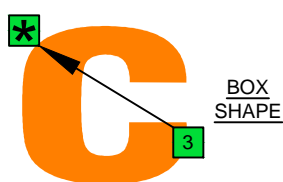

D
dorian mode
DCAGE
B4 (box shapes)

D dorian mode SEMITONOMETER

www.cagedoctaves.com

Zon Brookes

DCAGE4BASS D dorian mode : 3Cm* box shape

DCAGE4BASS D dorian mode 3C* box shape : ENTIRE FINGERBOARD NOTE NAMES

DCAGE4BASS D dorian mode 3C* box shape : ENTIRE FINGERBOARD INTERVALS