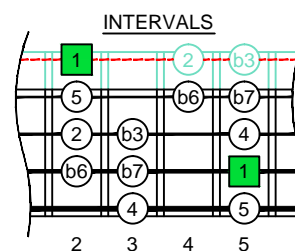

D
dorian mode
DCAGE
B4 (box shapes)

D dorian mode SEMITONOMETER

www.cagedoctaves.com

Zon Brookes

DCAGE4BASS D dorian mode : 3Cm* box shape

DCAGE4BASS D dorian mode 3C* box shape : ENTIRE FINGERBOARD NOTE NAMES

DCAGE4BASS D dorian mode 3C* box shape : ENTIRE FINGERBOARD INTERVALS