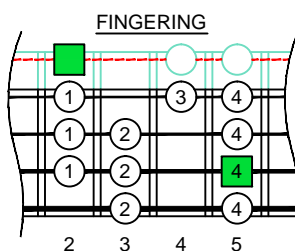

D
dorian mode
DCAGE
B4 (box shapes)

D dorian mode SEMITONOMETER

www.cagedoctaves.com

Zon Brookes

DCAGE4BASS D dorian mode : 3Cm* box shape

DCAGE4BASS D dorian mode 3C* box shape : ENTIRE FINGERBOARD NOTE NAMES

DCAGE4BASS D dorian mode 3C* box shape : ENTIRE FINGERBOARD INTERVALS