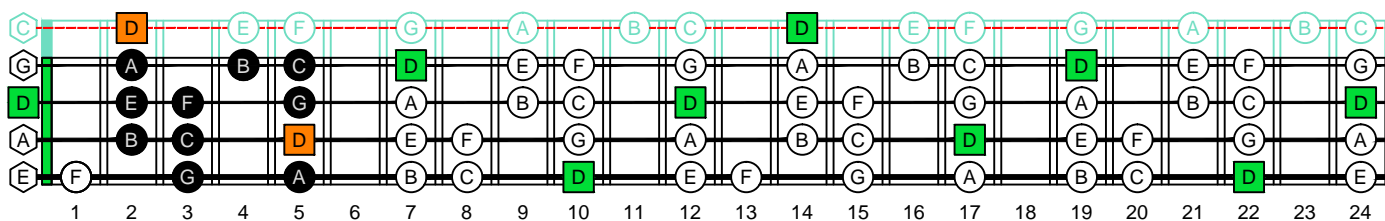

D
dorian mode
DCAGE
B4 (box shapes)

D dorian mode SEMITONOMETER

www.cagedoctaves.com

Zon Brookes

DCAGE4BASS D dorian mode : 3Cm* box shape

DCAGE4BASS D dorian mode 3C* box shape : ENTIRE FINGERBOARD NOTE NAMES

DCAGE4BASS D dorian mode 3C* box shape : ENTIRE FINGERBOARD INTERVALS