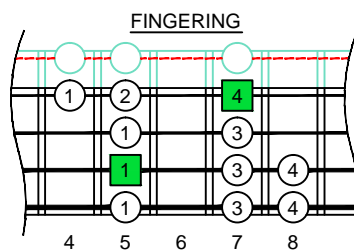

D
dorian mode
DCAGE
B4 (bass)
(box shapes)

D dorian mode
SEMITONOMETER

www.cagedoctaves.com

Zon Brookes

DCAGE4BASS D dorian mode : 3Am1 box shape

DCAGE4BASS D dorian mode 3A1 box shape : ENTIRE FINGERBOARD NOTE NAMES

DCAGE4BASS D dorian mode 3A1 box shape : ENTIRE FINGERBOARD INTERVALS