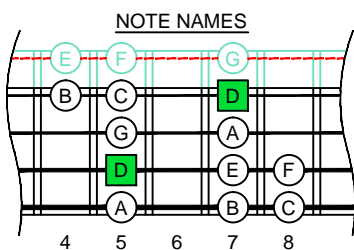

D
dorian mode
DCAGE
B4 (bass)
(box shapes)

D dorian mode
SEMITONOMETER

www.cagedoctaves.com

Zon Brookes

DCAGE4BASS D dorian mode : 3Am1 box shape

DCAGE4BASS D dorian mode 3A1 box shape : ENTIRE FINGERBOARD NOTE NAMES

DCAGE4BASS D dorian mode 3A1 box shape : ENTIRE FINGERBOARD INTERVALS