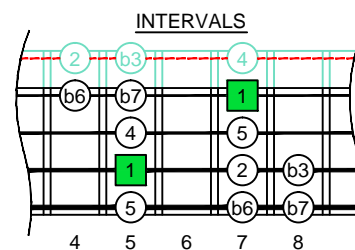

D
dorian mode
DCAGE
B4 (bass)
(box shapes)

D dorian mode
SEMITONOMETER

www.cagedoctaves.com

Zon Brookes

DCAGE4BASS D dorian mode : 3Am1 box shape

DCAGE4BASS D dorian mode 3A1 box shape : ENTIRE FINGERBOARD NOTE NAMES

DCAGE4BASS D dorian mode 3A1 box shape : ENTIRE FINGERBOARD INTERVALS