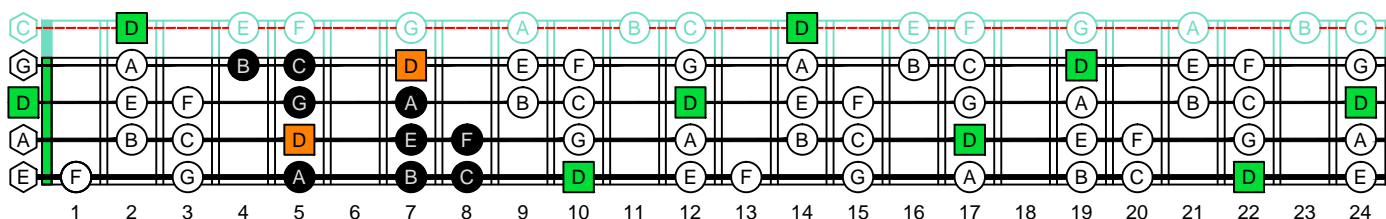

D
dorian mode
DCAGE
B4 (bass)
(box shapes)

D dorian mode
SEMITONOMETER

www.cagedoctaves.com

Zon Brookes

DCAGE4BASS D dorian mode : 3Am1 box shape

DCAGE4BASS D dorian mode 3A1 box shape : ENTIRE FINGERBOARD NOTE NAMES

DCAGE4BASS D dorian mode 3A1 box shape : ENTIRE FINGERBOARD INTERVALS