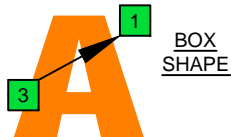

D
dorian mode
DCAGE
B4 (bass)
(box shapes)

D dorian mode
SEMITONOMETER

www.cagedoctaves.com

Zon Brookes

DCAGE4BASS D dorian mode : 3Am1 box shape

DCAGE4BASS D dorian mode 3A1 box shape : ENTIRE FINGERBOARD NOTE NAMES

DCAGE4BASS D dorian mode 3A1 box shape : ENTIRE FINGERBOARD INTERVALS