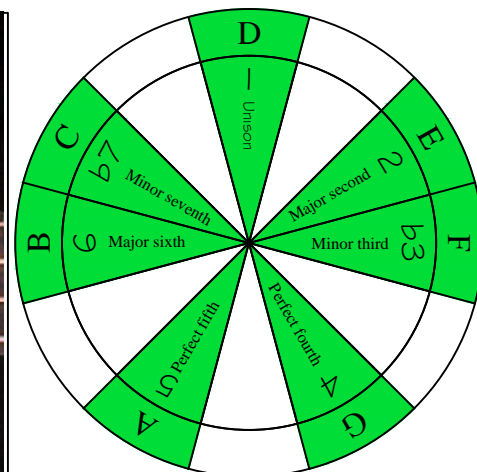

D
dorian mode
DCAGE
B4 (bass)
(box shapes)

D dorian mode
SEMITONOMETER

www.cagedoctaves.com

Zon Brookes

DCAGE4BASS D dorian mode : 3Am1 box shape

DCAGE4BASS D dorian mode 3A1 box shape : ENTIRE FINGERBOARD NOTE NAMES

DCAGE4BASS D dorian mode 3A1 box shape : ENTIRE FINGERBOARD INTERVALS