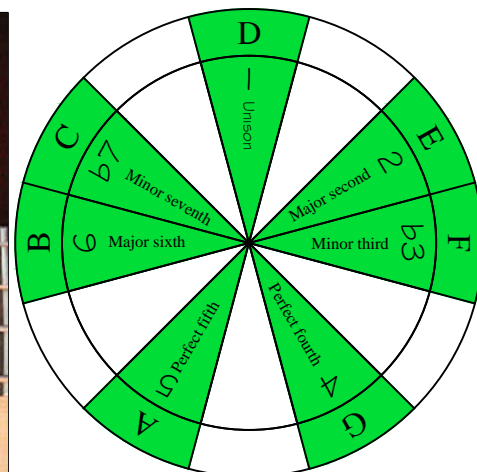

D
dorian mode
DCAGE4BASS
(box shapes)

D dorian mode
SEMITONOMETER

www.cagedoctaves.com

Zon Brookes

DCAGE4BASS D dorian mode : 2Dm* box shape at 12

DCAGE4BASS D dorian mode 2D* box shape at 12 : ENTIRE FINGERBOARD NOTE NAMES

DCAGE4BASS D dorian mode 2D* box shape at 12 : ENTIRE FINGERBOARD INTERVALS