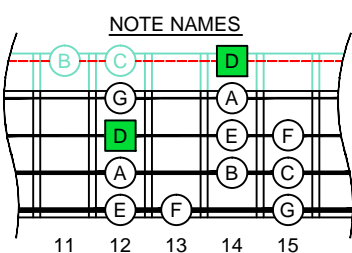

D
dorian mode
DCAGE4BASS
(box shapes)

D dorian mode
SEMITONOMETER

www.cagedoctaves.com

Zon Brookes

DCAGE4BASS D dorian mode : 2Dm* box shape at 12

DCAGE4BASS D dorian mode 2D* box shape at 12 : ENTIRE FINGERBOARD NOTE NAMES

DCAGE4BASS D dorian mode 2D* box shape at 12 : ENTIRE FINGERBOARD INTERVALS