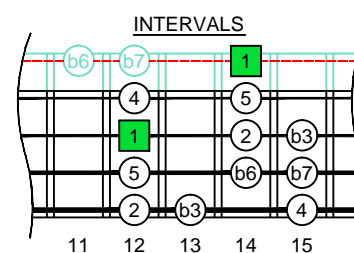

D
dorian mode
DCAGE4BASS
(box shapes)

D dorian mode
SEMITONOMETER

www.cagedoctaves.com

Zon Brookes

DCAGE4BASS D dorian mode : 2Dm* box shape at 12

DCAGE4BASS D dorian mode 2D* box shape at 12 : ENTIRE FINGERBOARD NOTE NAMES

DCAGE4BASS D dorian mode 2D* box shape at 12 : ENTIRE FINGERBOARD INTERVALS