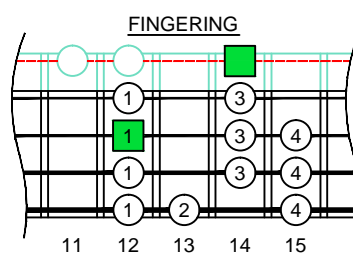

D
dorian mode
DCAGE4BASS
(box shapes)

D dorian mode
SEMITONOMETER

www.cagedoctaves.com

Zon Brookes

DCAGE4BASS D dorian mode : 2Dm* box shape at 12

DCAGE4BASS D dorian mode 2D* box shape at 12 : ENTIRE FINGERBOARD NOTE NAMES

DCAGE4BASS D dorian mode 2D* box shape at 12 : ENTIRE FINGERBOARD INTERVALS