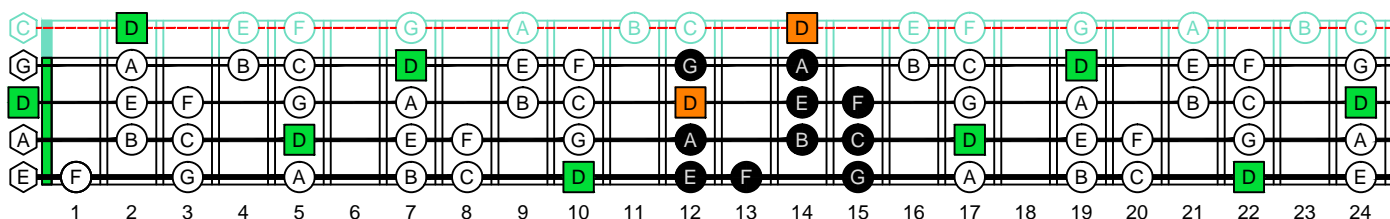

D
dorian mode
DCAGE4BASS
(box shapes)

D dorian mode
SEMITONOMETER

www.cagedoctaves.com

Zon Brookes

DCAGE4BASS D dorian mode : 2Dm* box shape at 12

DCAGE4BASS D dorian mode 2D* box shape at 12 : ENTIRE FINGERBOARD NOTE NAMES

DCAGE4BASS D dorian mode 2D* box shape at 12 : ENTIRE FINGERBOARD INTERVALS