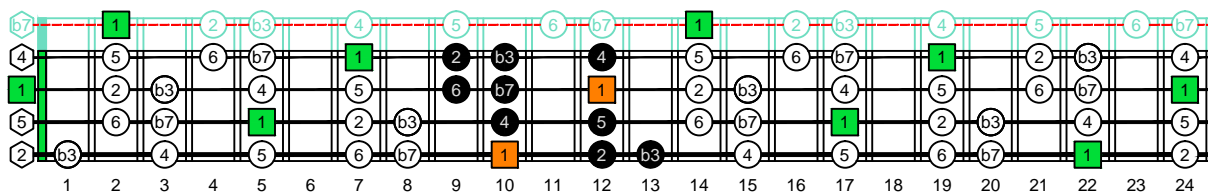

DCAGE4BASS ENTIRE FINGERBOARD OCTAVE SHAPES

DCAGE4BASS D dorian mode : ENTIRE FINGERBOARD INTERVALS

DCAGE4BASS D dorian mode 2D* box shape : ENTIRE FINGERBOARD INTERVALS

DCAGE4BASS D dorian mode 3C* box shape : ENTIRE FINGERBOARD INTERVALS

DCAGE4BASS D dorian mode 3A1 box shape : ENTIRE FINGERBOARD INTERVALS

DCAGE4BASS D dorian mode 4G1 box shape : ENTIRE FINGERBOARD INTERVALS

DCAGE4BASS D dorian mode 4E2 box shape : ENTIRE FINGERBOARD INTERVALS

DCAGE4BASS D dorian mode 2D* box shape at 12 : ENTIRE FINGERBOARD INTERVALS