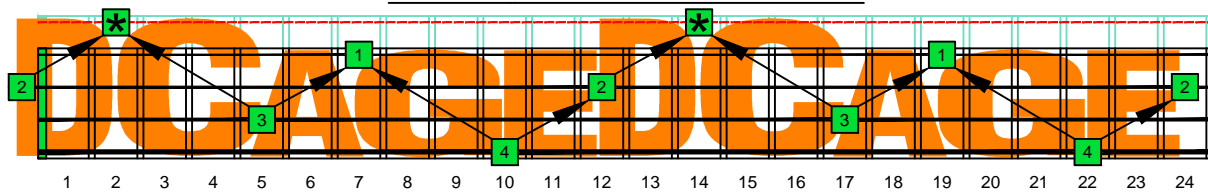

DCAGE4BASS ENTIRE FINGERBOARD OCTAVE SHAPES

DCAGE4BASS D dorian mode : ENTIRE FINGERBOARD INTERVALS

DCAGE4BASS D dorian mode 2D* box shape : ENTIRE FINGERBOARD INTERVALS

DCAGE4BASS D dorian mode 3C* box shape : ENTIRE FINGERBOARD INTERVALS

DCAGE4BASS D dorian mode 3A1 box shape : ENTIRE FINGERBOARD INTERVALS

DCAGE4BASS D dorian mode 4G1 box shape : ENTIRE FINGERBOARD INTERVALS

DCAGE4BASS D dorian mode 4E2 box shape : ENTIRE FINGERBOARD INTERVALS

DCAGE4BASS D dorian mode 2D* box shape at 12 : ENTIRE FINGERBOARD INTERVALS