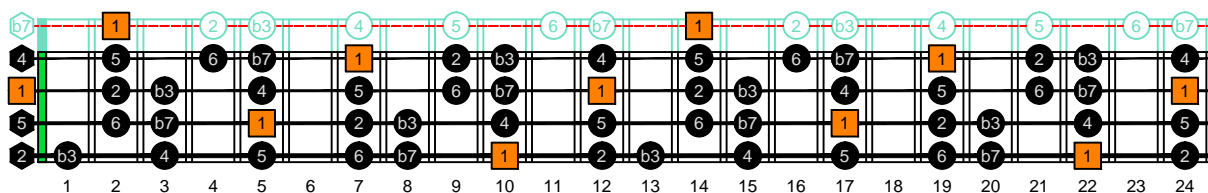

DCAGE4BASS ENTIRE FINGERBOARD OCTAVE SHAPES

DCAGE4BASS D dorian mode : ENTIRE FINGERBOARD INTERVALS

DCAGE4BASS D dorian mode 2D* box shape : ENTIRE FINGERBOARD INTERVALS

DCAGE4BASS D dorian mode 3C* box shape : ENTIRE FINGERBOARD INTERVALS

DCAGE4BASS D dorian mode 3A1 box shape : ENTIRE FINGERBOARD INTERVALS

DCAGE4BASS D dorian mode 4G1 box shape : ENTIRE FINGERBOARD INTERVALS

DCAGE4BASS D dorian mode 4E2 box shape : ENTIRE FINGERBOARD INTERVALS

DCAGE4BASS D dorian mode 2D* box shape at 12 : ENTIRE FINGERBOARD INTERVALS