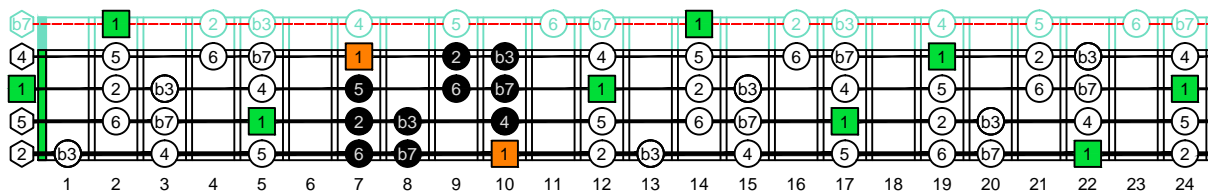

DCAGE4BASS ENTIRE FINGERBOARD OCTAVE SHAPES

DCAGE4BASS D dorian mode : ENTIRE FINGERBOARD INTERVALS

DCAGE4BASS D dorian mode 2D* box shape : ENTIRE FINGERBOARD INTERVALS

DCAGE4BASS D dorian mode 3C* box shape : ENTIRE FINGERBOARD INTERVALS

DCAGE4BASS D dorian mode 3A1 box shape : ENTIRE FINGERBOARD INTERVALS

DCAGE4BASS D dorian mode 4G1 box shape : ENTIRE FINGERBOARD INTERVALS

DCAGE4BASS D dorian mode 4E2 box shape : ENTIRE FINGERBOARD INTERVALS

DCAGE4BASS D dorian mode 2D* box shape at 12 : ENTIRE FINGERBOARD INTERVALS