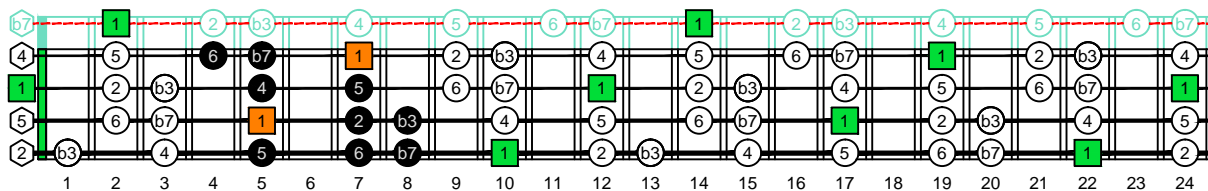

DCAGE4BASS ENTIRE FINGERBOARD OCTAVE SHAPES

DCAGE4BASS D dorian mode : ENTIRE FINGERBOARD INTERVALS

DCAGE4BASS D dorian mode 2D* box shape : ENTIRE FINGERBOARD INTERVALS

DCAGE4BASS D dorian mode 3C* box shape : ENTIRE FINGERBOARD INTERVALS

DCAGE4BASS D dorian mode 3A1 box shape : ENTIRE FINGERBOARD INTERVALS

DCAGE4BASS D dorian mode 4G1 box shape : ENTIRE FINGERBOARD INTERVALS

DCAGE4BASS D dorian mode 4E2 box shape : ENTIRE FINGERBOARD INTERVALS

DCAGE4BASS D dorian mode 2D* box shape at 12 : ENTIRE FINGERBOARD INTERVALS