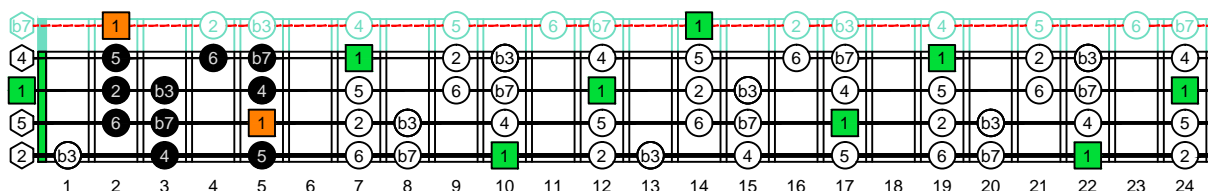

DCAGE4BASS ENTIRE FINGERBOARD OCTAVE SHAPES

DCAGE4BASS D dorian mode : ENTIRE FINGERBOARD INTERVALS

DCAGE4BASS D dorian mode 2D* box shape : ENTIRE FINGERBOARD INTERVALS

DCAGE4BASS D dorian mode 3C* box shape : ENTIRE FINGERBOARD INTERVALS

DCAGE4BASS D dorian mode 3A1 box shape : ENTIRE FINGERBOARD INTERVALS

DCAGE4BASS D dorian mode 4G1 box shape : ENTIRE FINGERBOARD INTERVALS

DCAGE4BASS D dorian mode 4E2 box shape : ENTIRE FINGERBOARD INTERVALS

DCAGE4BASS D dorian mode 2D* box shape at 12 : ENTIRE FINGERBOARD INTERVALS