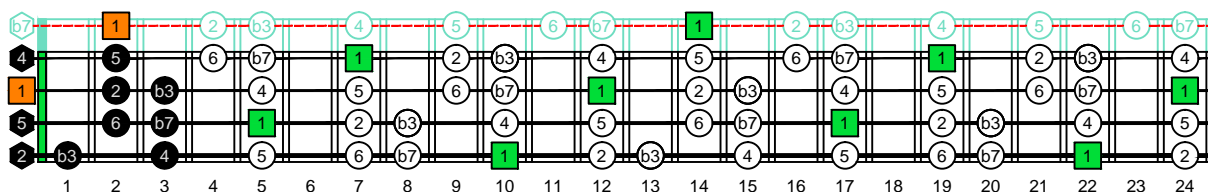

DCAGE4BASS ENTIRE FINGERBOARD OCTAVE SHAPES

DCAGE4BASS D dorian mode : ENTIRE FINGERBOARD INTERVALS

DCAGE4BASS D dorian mode 2D* box shape : ENTIRE FINGERBOARD INTERVALS

DCAGE4BASS D dorian mode 3C* box shape : ENTIRE FINGERBOARD INTERVALS

DCAGE4BASS D dorian mode 3A1 box shape : ENTIRE FINGERBOARD INTERVALS

DCAGE4BASS D dorian mode 4G1 box shape : ENTIRE FINGERBOARD INTERVALS

DCAGE4BASS D dorian mode 4E2 box shape : ENTIRE FINGERBOARD INTERVALS

DCAGE4BASS D dorian mode 2D* box shape at 12 : ENTIRE FINGERBOARD INTERVALS