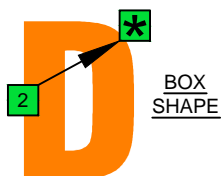

Dm  
**DCAGE**  
**B4** :  
minor arpeggio  
(box shapes)

D minor arpeggio  
SEMITONOMETER

BOX  
SHAPE

www.cagedoctaves.com

Zon Brookes

DCAGE4BASS D minor arpeggio : 2Dm\* box shape at 12

DCAGE4BASS D minor arpeggio 2Dm\* box shape at 12 : ENTIRE FINGERBOARD NOTE NAMES