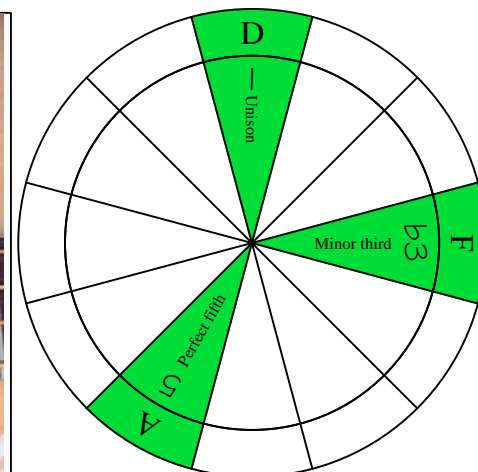

Dm  
**DCAGE**  
**B4** :  
minor arpeggio  
(box shapes)

D minor arpeggio  
SEMITONOMETER

BOX  
SHAPE

www.cagedoctaves.com

Zon Brookes

DCAGE4BASS D minor arpeggio : 2Dm\* box shape at 12

DCAGE4BASS D minor arpeggio 2Dm\* box shape at 12 : ENTIRE FINGERBOARD NOTE NAMES

DCAGE4BASS D minor arpeggio 2Dm\* box shape at 12 : ENTIRE FINGERBOARD INTERVALS