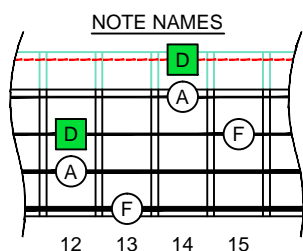

Dm  
**DCAGE**  
**B4** :  
minor arpeggio  
(box shapes)

D minor arpeggio  
SEMITONOMETER

BOX  
SHAPE

www.cagedoctaves.com

Zon Brookes

DCAGE4BASS D minor arpeggio : 2Dm\* box shape at 12

DCAGE4BASS D minor arpeggio 2Dm\* box shape at 12 : ENTIRE FINGERBOARD NOTE NAMES

DCAGE4BASS D minor arpeggio 2Dm\* box shape at 12 : ENTIRE FINGERBOARD INTERVALS