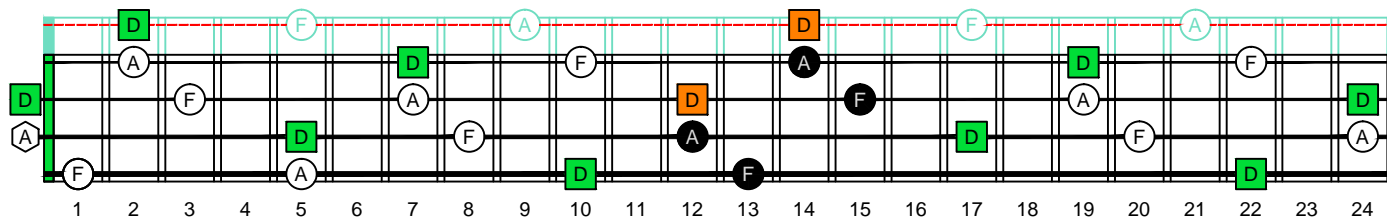

Dm  
**DCAGE**  
**B4** :  
minor arpeggio  
(box shapes)

D minor arpeggio  
SEMITONOMETER

BOX  
SHAPE

www.cagedoctaves.com

Zon Brookes

DCAGE4BASS D minor arpeggio : 2Dm\* box shape at 12

DCAGE4BASS D minor arpeggio 2Dm\* box shape at 12 : ENTIRE FINGERBOARD NOTE NAMES

DCAGE4BASS D minor arpeggio 2Dm\* box shape at 12 : ENTIRE FINGERBOARD INTERVALS