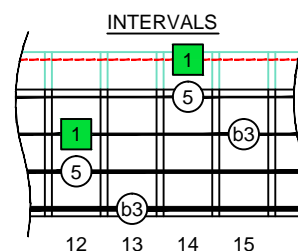

Dm  
**DCAGE**  
**B4** :  
minor arpeggio  
(box shapes)

D minor arpeggio  
SEMITONOMETER

BOX  
SHAPE

www.cagedoctaves.com

Zon Brookes

DCAGE4BASS D minor arpeggio : 2Dm\* box shape at 12

DCAGE4BASS D minor arpeggio 2Dm\* box shape at 12 : ENTIRE FINGERBOARD NOTE NAMES

DCAGE4BASS D minor arpeggio 2Dm\* box shape at 12 : ENTIRE FINGERBOARD INTERVALS