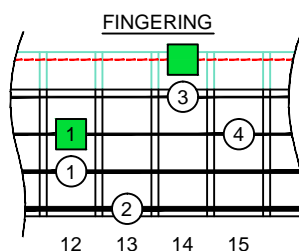

Dm  
**DCAGE**  
**B4** :  
minor arpeggio  
(box shapes)

D minor arpeggio  
SEMITONOMETER

BOX  
SHAPE

www.cagedoctaves.com

Zon Brookes

DCAGE4BASS D minor arpeggio : 2Dm\* box shape at 12

DCAGE4BASS D minor arpeggio 2Dm\* box shape at 12 : ENTIRE FINGERBOARD NOTE NAMES

DCAGE4BASS D minor arpeggio 2Dm\* box shape at 12 : ENTIRE FINGERBOARD INTERVALS