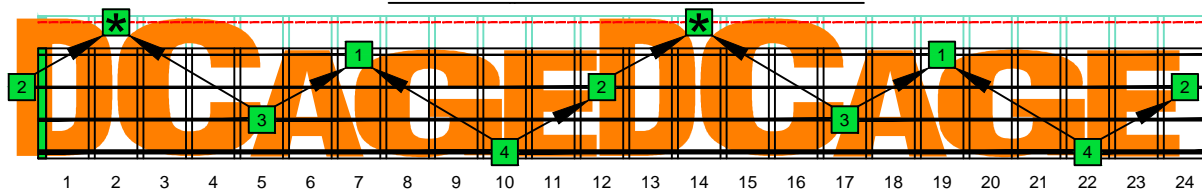

DCAGE4BASS ENTIRE FINGERBOARD OCTAVE SHAPES

DCAGE4BASS D minor arpeggio : ENTIRE FINGERBOARD INTERVALS

DCAGE4BASS D minor arpeggio 2Dm* box shape : ENTIRE FINGERBOARD INTERVALS

DCAGE4BASS D minor arpeggio 3Cm* box shape : ENTIRE FINGERBOARD INTERVALS

DCAGE4BASS D minor arpeggio 3Am1 box shape : ENTIRE FINGERBOARD INTERVALS

DCAGE4BASS D minor arpeggio 4Gm1 box shape : ENTIRE FINGERBOARD INTERVALS

DCAGE4BASS D minor arpeggio 4Em2 box shape : ENTIRE FINGERBOARD INTERVALS

DCAGE4BASS D minor arpeggio 2Dm* box shape at 12 : ENTIRE FINGERBOARD INTERVALS