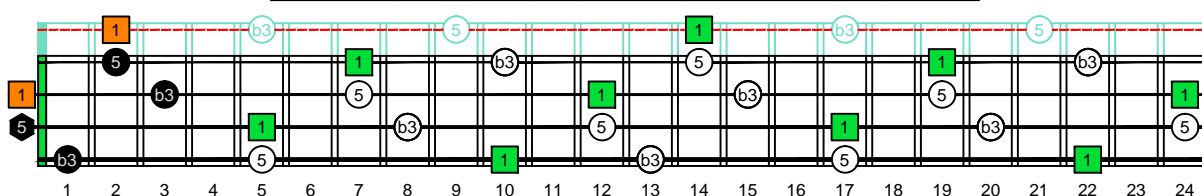

DCAGE4BASS ENTIRE FINGERBOARD OCTAVE SHAPES

DCAGE4BASS D minor arpeggio : ENTIRE FINGERBOARD INTERVALS

DCAGE4BASS D minor arpeggio 2Dm* box shape : ENTIRE FINGERBOARD INTERVALS

DCAGE4BASS D minor arpeggio 3Cm* box shape : ENTIRE FINGERBOARD INTERVALS

DCAGE4BASS D minor arpeggio 3Am1 box shape : ENTIRE FINGERBOARD INTERVALS

DCAGE4BASS D minor arpeggio 4Gm1 box shape : ENTIRE FINGERBOARD INTERVALS

DCAGE4BASS D minor arpeggio 4Em2 box shape : ENTIRE FINGERBOARD INTERVALS

DCAGE4BASS D minor arpeggio 2Dm* box shape at 12 : ENTIRE FINGERBOARD INTERVALS