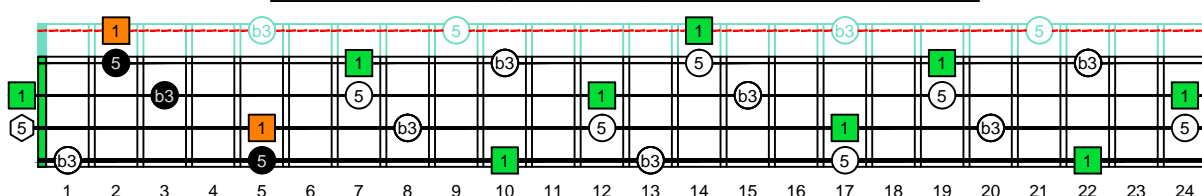

DCAGE4BASS ENTIRE FINGERBOARD OCTAVE SHAPES

DCAGE4BASS D minor arpeggio : ENTIRE FINGERBOARD INTERVALS

DCAGE4BASS D minor arpeggio 2Dm* box shape : ENTIRE FINGERBOARD INTERVALS

DCAGE4BASS D minor arpeggio 3Cm* box shape : ENTIRE FINGERBOARD INTERVALS

DCAGE4BASS D minor arpeggio 3Am1 box shape : ENTIRE FINGERBOARD INTERVALS

DCAGE4BASS D minor arpeggio 4Gm1 box shape : ENTIRE FINGERBOARD INTERVALS

DCAGE4BASS D minor arpeggio 4Em2 box shape : ENTIRE FINGERBOARD INTERVALS

DCAGE4BASS D minor arpeggio 2Dm* box shape at 12 : ENTIRE FINGERBOARD INTERVALS