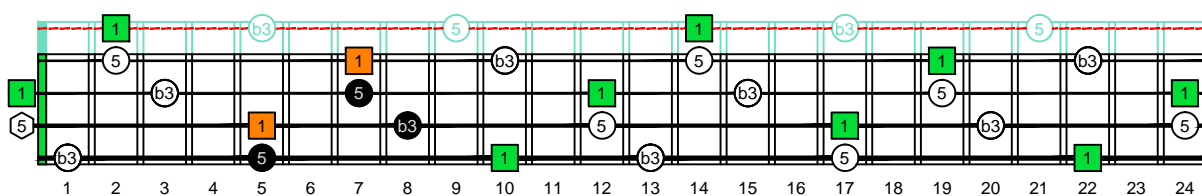

DCAGE4BASS ENTIRE FINGERBOARD OCTAVE SHAPES

DCAGE4BASS D minor arpeggio : ENTIRE FINGERBOARD INTERVALS

DCAGE4BASS D minor arpeggio 2Dm* box shape : ENTIRE FINGERBOARD INTERVALS

DCAGE4BASS D minor arpeggio 3Cm* box shape : ENTIRE FINGERBOARD INTERVALS

DCAGE4BASS D minor arpeggio 3Am1 box shape : ENTIRE FINGERBOARD INTERVALS

DCAGE4BASS D minor arpeggio 4Gm1 box shape : ENTIRE FINGERBOARD INTERVALS

DCAGE4BASS D minor arpeggio 4Em2 box shape : ENTIRE FINGERBOARD INTERVALS

DCAGE4BASS D minor arpeggio 2Dm* box shape at 12 : ENTIRE FINGERBOARD INTERVALS