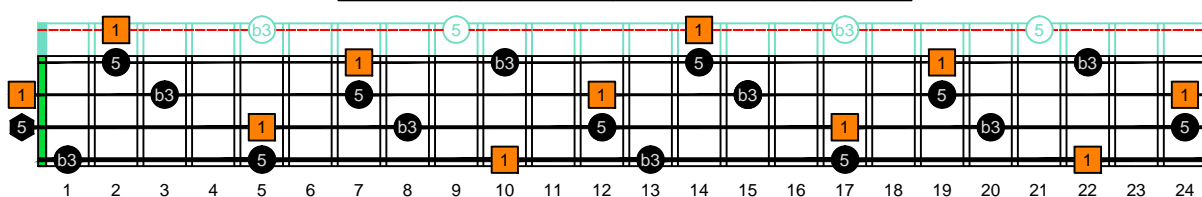

DCAGE4BASS ENTIRE FINGERBOARD OCTAVE SHAPES

DCAGE4BASS D minor arpeggio : ENTIRE FINGERBOARD INTERVALS

DCAGE4BASS D minor arpeggio 2Dm* box shape : ENTIRE FINGERBOARD INTERVALS

DCAGE4BASS D minor arpeggio 3Cm* box shape : ENTIRE FINGERBOARD INTERVALS

DCAGE4BASS D minor arpeggio 3Am1 box shape : ENTIRE FINGERBOARD INTERVALS

DCAGE4BASS D minor arpeggio 4Gm1 box shape : ENTIRE FINGERBOARD INTERVALS

DCAGE4BASS D minor arpeggio 4Em2 box shape : ENTIRE FINGERBOARD INTERVALS

DCAGE4BASS D minor arpeggio 2Dm* box shape at 12 : ENTIRE FINGERBOARD INTERVALS