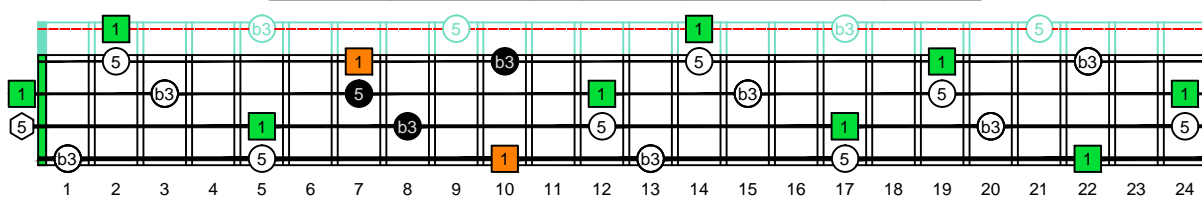

DCAGE4BASS ENTIRE FINGERBOARD OCTAVE SHAPES

DCAGE4BASS D minor arpeggio : ENTIRE FINGERBOARD INTERVALS

DCAGE4BASS D minor arpeggio 2Dm* box shape : ENTIRE FINGERBOARD INTERVALS

DCAGE4BASS D minor arpeggio 3Cm* box shape : ENTIRE FINGERBOARD INTERVALS

DCAGE4BASS D minor arpeggio 3Am1 box shape : ENTIRE FINGERBOARD INTERVALS

DCAGE4BASS D minor arpeggio 4Gm1 box shape : ENTIRE FINGERBOARD INTERVALS

DCAGE4BASS D minor arpeggio 4Em2 box shape : ENTIRE FINGERBOARD INTERVALS

DCAGE4BASS D minor arpeggio 2Dm* box shape at 12 : ENTIRE FINGERBOARD INTERVALS