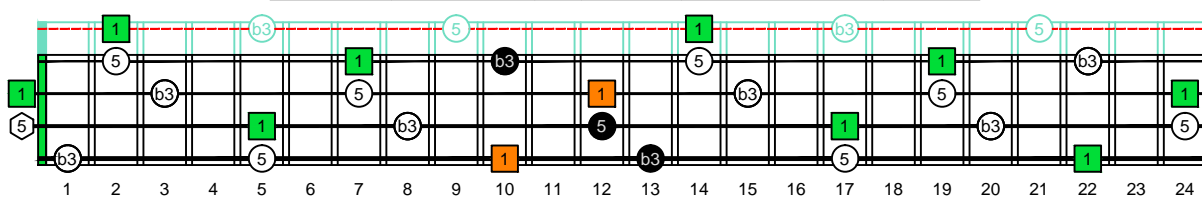

DCAGE4BASS ENTIRE FINGERBOARD OCTAVE SHAPES

DCAGE4BASS D minor arpeggio : ENTIRE FINGERBOARD INTERVALS

DCAGE4BASS D minor arpeggio 2Dm* box shape : ENTIRE FINGERBOARD INTERVALS

DCAGE4BASS D minor arpeggio 3Cm* box shape : ENTIRE FINGERBOARD INTERVALS

DCAGE4BASS D minor arpeggio 3Am1 box shape : ENTIRE FINGERBOARD INTERVALS

DCAGE4BASS D minor arpeggio 4Gm1 box shape : ENTIRE FINGERBOARD INTERVALS

DCAGE4BASS D minor arpeggio 4Em2 box shape : ENTIRE FINGERBOARD INTERVALS

DCAGE4BASS D minor arpeggio 2Dm* box shape at 12 : ENTIRE FINGERBOARD INTERVALS