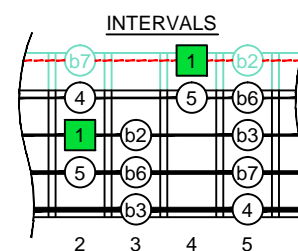

E phrygian mode  
EDCAG  
B4 (box shapes)

E phrygian mode SEMITONOMETER

www.cagedoctaves.com

Zon Brookes

EDCAG4BASS E phrygian mode : 2Dm\* box shape

2Dm\* - ENTIRE FINGERBOARD NOTE NAMES

2Dm\* - ENTIRE FINGERBOARD INTERVALS