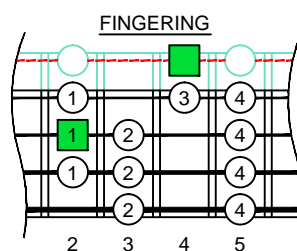

E phrygian mode  
EDCAG  
B4 (box shapes)

E phrygian mode SEMITONOMETER

www.cagedoctaves.com

Zon Brookes

EDCAG4BASS E phrygian mode : 2Dm\* box shape

2Dm\* - ENTIRE FINGERBOARD NOTE NAMES

2Dm\* - ENTIRE FINGERBOARD INTERVALS