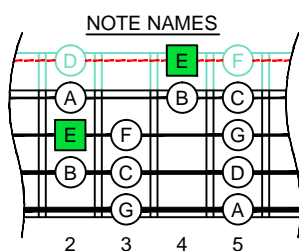

E phrygian mode  
EDCAG  
B4 (box shapes)

E phrygian mode SEMITONOMETER

www.cagedoctaves.com

Zon Brookes

EDCAG4BASS E phrygian mode : 2Dm\* box shape

2Dm\* - ENTIRE FINGERBOARD NOTE NAMES

2Dm\* - ENTIRE FINGERBOARD INTERVALS