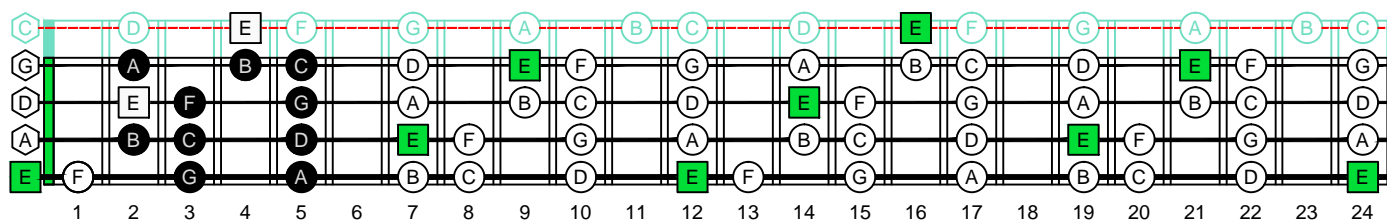

E phrygian mode  
EDCAG  
B4 (box shapes)

E phrygian mode SEMITONOMETER

www.cagedoctaves.com

Zon Brookes

EDCAG4BASS E phrygian mode : 2Dm\* box shape

2Dm\* - ENTIRE FINGERBOARD NOTE NAMES

2Dm\* - ENTIRE FINGERBOARD INTERVALS