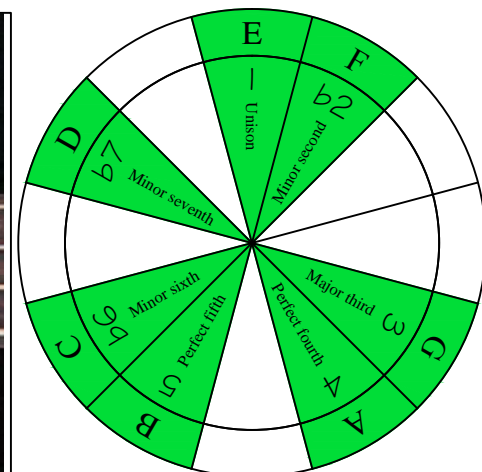

E phrygian mode  
EDCAG  
B4 (box shapes)

E phrygian mode SEMITONOMETER

www.cagedoctaves.com

Zon Brookes

EDCAG4BASS E phrygian mode : 2Dm\* box shape

2Dm\* - ENTIRE FINGERBOARD NOTE NAMES

2Dm\* - ENTIRE FINGERBOARD INTERVALS