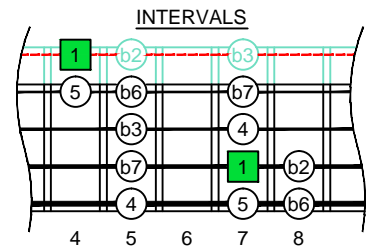

E
 phrygian mode
EDCAG
B4 
 (box shapes)

E phrygian mode
 SEMITONOMETER

BOX
 SHAPE

www.cagedoctaves.com

Zon Brookes

EDCAG4BASS E phrygian mode : 3Cm* box shape

3Cm* - ENTIRE FINGERBOARD NOTE NAMES

3Cm* - ENTIRE FINGERBOARD INTERVALS