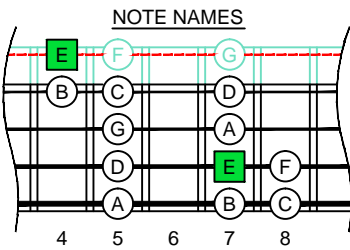

E
 phrygian mode
EDCAG
B4 
 (box shapes)

E phrygian mode
 SEMITONOMETER

BOX
 SHAPE

www.cagedoctaves.com

Zon Brookes

EDCAG4BASS E phrygian mode : 3Cm* box shape

3Cm* - ENTIRE FINGERBOARD NOTE NAMES

3Cm* - ENTIRE FINGERBOARD INTERVALS