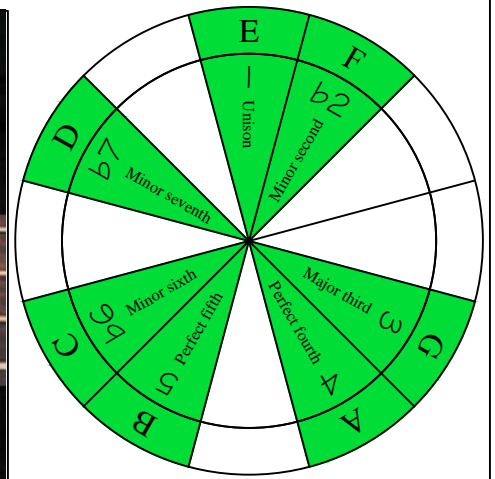

E
 phrygian mode
EDCAG
B4 
 (box shapes)

E phrygian mode
 SEMITONOMETER

BOX
 SHAPE

www.cagedoctaves.com

Zon Brookes

EDCAG4BASS E phrygian mode : 3Cm* box shape

3Cm* - ENTIRE FINGERBOARD NOTE NAMES

3Cm* - ENTIRE FINGERBOARD INTERVALS