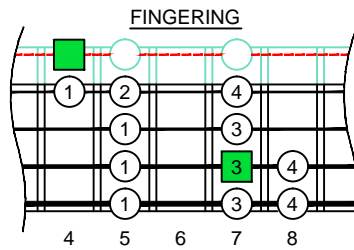

E
 phrygian mode
EDCAG
B4 
 (box shapes)

E phrygian mode
 SEMITONOMETER

BOX
 SHAPE

www.cagedoctaves.com

Zon Brookes

EDCAG4BASS E phrygian mode : 3Cm* box shape

3Cm* - ENTIRE FINGERBOARD NOTE NAMES

3Cm* - ENTIRE FINGERBOARD INTERVALS