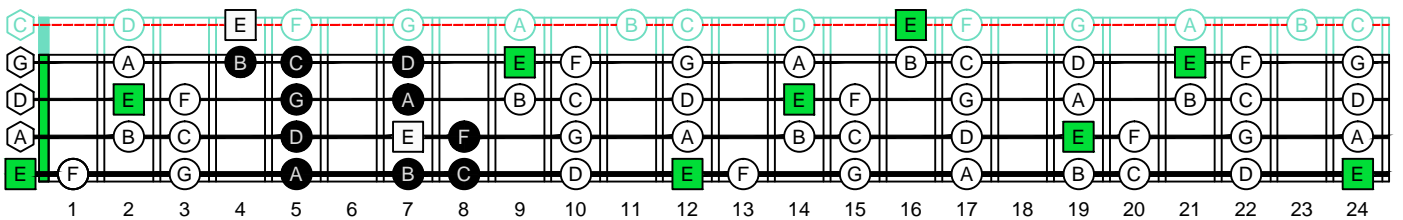

E
 phrygian mode
EDCAG
B4 
 (box shapes)

E phrygian mode
 SEMITONOMETER

BOX
 SHAPE

www.cagedoctaves.com

Zon Brookes

EDCAG4BASS E phrygian mode : 3Cm* box shape

3Cm* - ENTIRE FINGERBOARD NOTE NAMES

3Cm* - ENTIRE FINGERBOARD INTERVALS