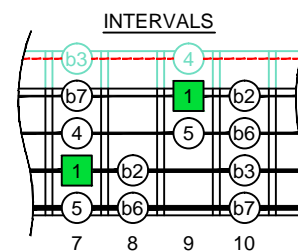

E phrygian mode
EDCAG
B4 (box shapes)

E phrygian mode SEMITONOMETER

BOX SHAPE

NOTE NAMES

FINGERING

INTERVALS

www.cagedoctaves.com

Zon Brookes

EDCAG4BASS E phrygian mode : 3Am1 box shape

3Am1 - ENTIRE FINGERBOARD NOTE NAMES

3Am1 - ENTIRE FINGERBOARD INTERVALS