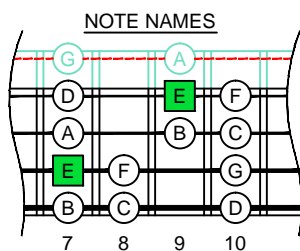

E phrygian mode
EDCAG
B4 (box shapes)

E phrygian mode SEMITONOMETER

BOX SHAPE

NOTE NAMES

FINGERING

INTERVALS

www.cagedoctaves.com

Zon Brookes

EDCAG4BASS E phrygian mode : 3Am1 box shape

3Am1 - ENTIRE FINGERBOARD NOTE NAMES

3Am1 - ENTIRE FINGERBOARD INTERVALS