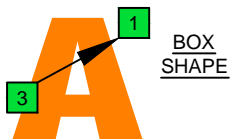

E phrygian mode
EDCAG
B4 (box shapes)

E phrygian mode SEMITONOMETER

BOX SHAPE

NOTE NAMES

FINGERING

INTERVALS

www.cagedoctaves.com

Zon Brookes