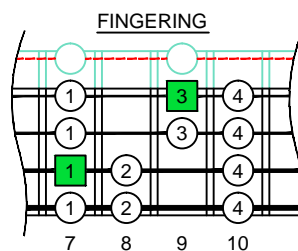

E phrygian mode
EDCAG
B4 (box shapes)

E phrygian mode SEMITONOMETER

BOX SHAPE

NOTE NAMES

FINGERING

INTERVALS

www.cagedoctaves.com

Zon Brookes

EDCAG4BASS E phrygian mode : 3Am1 box shape

3Am1 - ENTIRE FINGERBOARD NOTE NAMES

3Am1 - ENTIRE FINGERBOARD INTERVALS