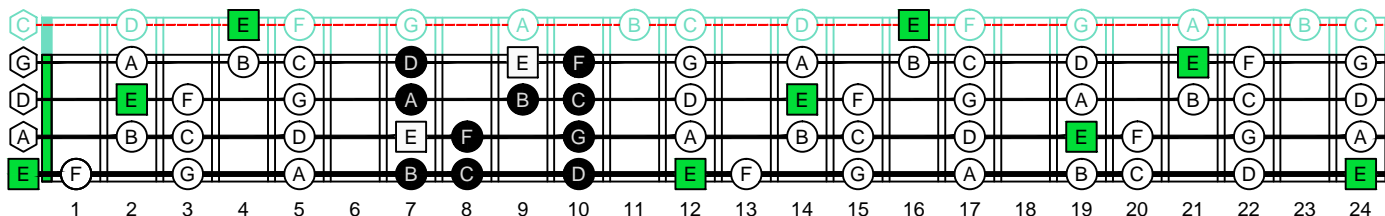

E phrygian mode
EDCAG
B4 (box shapes)

E phrygian mode SEMITONOMETER

BOX SHAPE

NOTE NAMES

FINGERING

INTERVALS

www.cagedoctaves.com

Zon Brookes

EDCAG4BASS E phrygian mode : 3Am1 box shape

3Am1 - ENTIRE FINGERBOARD NOTE NAMES

3Am1 - ENTIRE FINGERBOARD INTERVALS