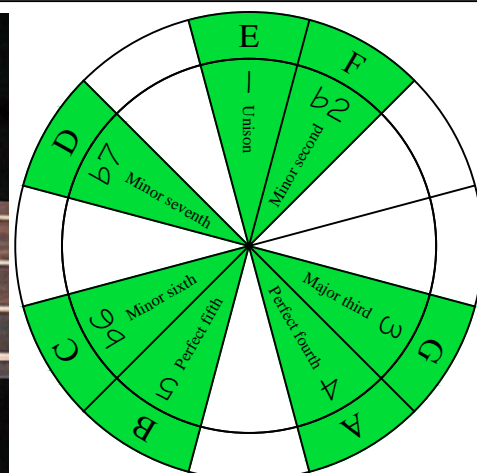

E phrygian mode
EDCAG
B4 (box shapes)

E phrygian mode SEMITONOMETER

BOX SHAPE

NOTE NAMES

FINGERING

INTERVALS

www.cagedoctaves.com

Zon Brookes

EDCAG4BASS E phrygian mode : 3Am1 box shape

3Am1 - ENTIRE FINGERBOARD NOTE NAMES

3Am1 - ENTIRE FINGERBOARD INTERVALS