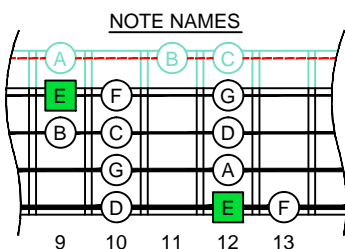

E phrygian mode
EDCAG
B4 (box shapes)

E phrygian mode SEMITONOMETER

BOX SHAPE

www.cagedoctaves.com

Zon Brookes

EDCAG4BASS E phrygian mode : 4Gm1 box shape

4Gm1 - ENTIRE FINGERBOARD NOTE NAMES

4Gm1 - ENTIRE FINGERBOARD INTERVALS