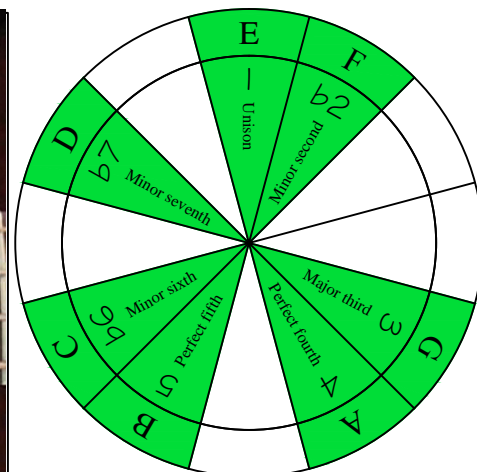

E phrygian mode
EDCAG
B4 (box shapes)

E phrygian mode SEMITONOMETER

BOX SHAPE

www.cagedoctaves.com

Zon Brookes

EDCAG4BASS E phrygian mode : 4Gm1 box shape

4Gm1 - ENTIRE FINGERBOARD NOTE NAMES

4Gm1 - ENTIRE FINGERBOARD INTERVALS