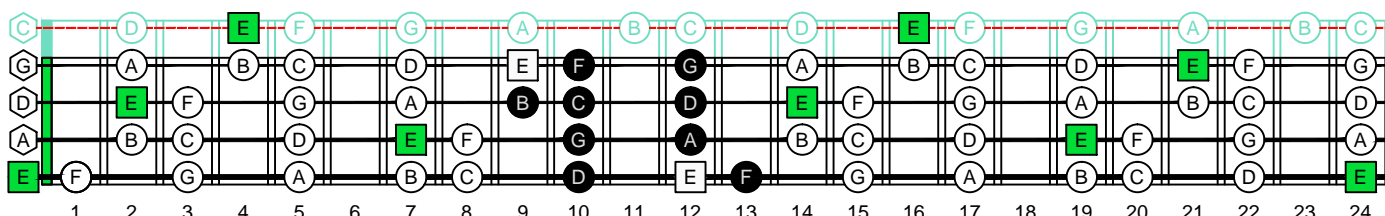

E phrygian mode
EDCAG
B4 (box shapes)

E phrygian mode SEMITONOMETER

BOX SHAPE

www.cagedoctaves.com

Zon Brookes

EDCAG4BASS E phrygian mode : 4Gm1 box shape

4Gm1 - ENTIRE FINGERBOARD NOTE NAMES

4Gm1 - ENTIRE FINGERBOARD INTERVALS