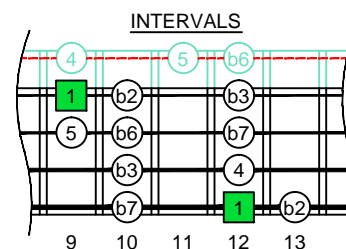

E phrygian mode
EDCAG
B4 (box shapes)

E phrygian mode SEMITONOMETER

BOX SHAPE

www.cagedoctaves.com

Zon Brookes

EDCAG4BASS E phrygian mode : 4Gm1 box shape

4Gm1 - ENTIRE FINGERBOARD NOTE NAMES

4Gm1 - ENTIRE FINGERBOARD INTERVALS