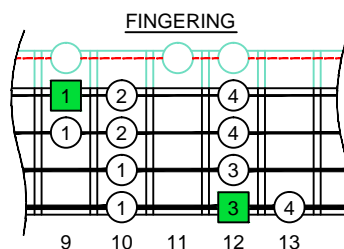

E phrygian mode
EDCAG
B4 (box shapes)

E phrygian mode SEMITONOMETER

BOX SHAPE

www.cagedoctaves.com

Zon Brookes

EDCAG4BASS E phrygian mode : 4Gm1 box shape

4Gm1 - ENTIRE FINGERBOARD NOTE NAMES

4Gm1 - ENTIRE FINGERBOARD INTERVALS