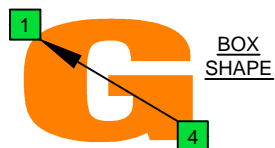

E phrygian mode
EDCAG
B4 (box shapes)

E phrygian mode SEMITONOMETER

BOX SHAPE

www.cagedoctaves.com

Zon Brookes

EDCAG4BASS E phrygian mode : 4Gm1 box shape

4Gm1 - ENTIRE FINGERBOARD NOTE NAMES

4Gm1 - ENTIRE FINGERBOARD INTERVALS