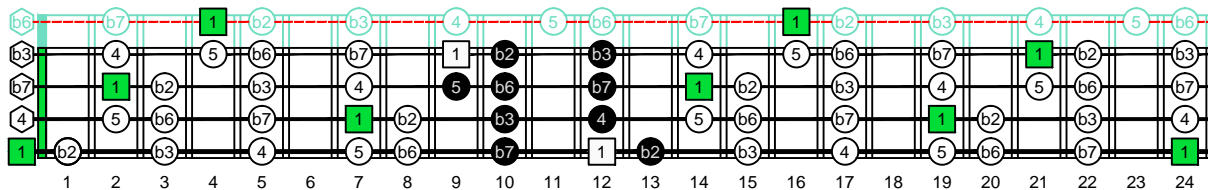

EDCAG4BASS - ENTIRE FINGERBOARD OCTAVE SHAPES

EDCAG4BASS - ENTIRE FINGERBOARD INTERVALS

4Em2 - ENTIRE FINGERBOARD INTERVALS

2Dm* - ENTIRE FINGERBOARD INTERVALS

3Cm* - ENTIRE FINGERBOARD INTERVALS

3Am1 - ENTIRE FINGERBOARD INTERVALS

4Gm1 - ENTIRE FINGERBOARD INTERVALS

4Em2 at 12 - ENTIRE FINGERBOARD INTERVALS