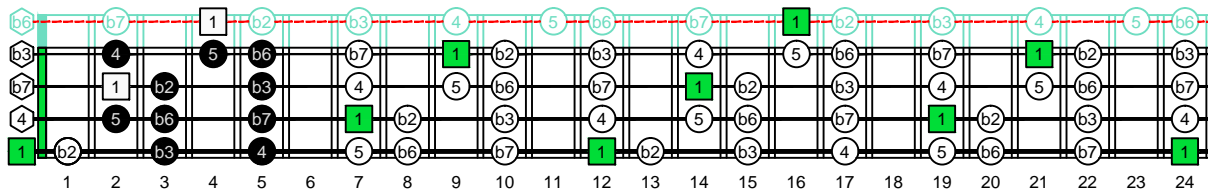

EDCAG4BASS - ENTIRE FINGERBOARD OCTAVE SHAPES

EDCAG4BASS - ENTIRE FINGERBOARD INTERVALS

4Em2 - ENTIRE FINGERBOARD INTERVALS

2Dm* - ENTIRE FINGERBOARD INTERVALS

3Cm* - ENTIRE FINGERBOARD INTERVALS

3Am1 - ENTIRE FINGERBOARD INTERVALS

4Gm1 - ENTIRE FINGERBOARD INTERVALS

4Em2 at 12 - ENTIRE FINGERBOARD INTERVALS