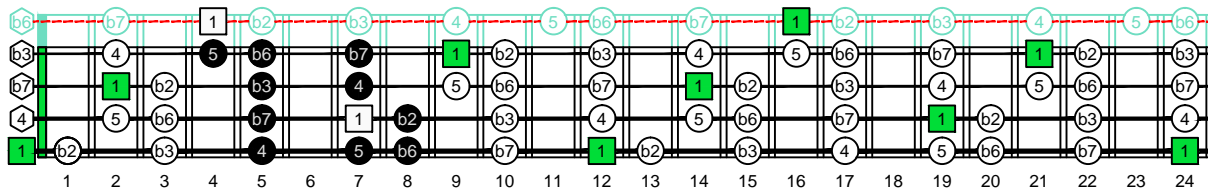

EDCAG4BASS - ENTIRE FINGERBOARD OCTAVE SHAPES

EDCAG4BASS - ENTIRE FINGERBOARD INTERVALS

4Em2 - ENTIRE FINGERBOARD INTERVALS

2Dm* - ENTIRE FINGERBOARD INTERVALS

3Cm* - ENTIRE FINGERBOARD INTERVALS

3Am1 - ENTIRE FINGERBOARD INTERVALS

4Gm1 - ENTIRE FINGERBOARD INTERVALS

4Em2 at 12 - ENTIRE FINGERBOARD INTERVALS