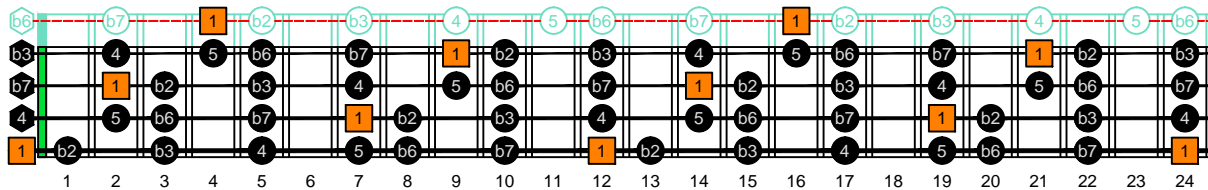

EDCAG4BASS - ENTIRE FINGERBOARD OCTAVE SHAPES

EDCAG4BASS - ENTIRE FINGERBOARD INTERVALS

4Em2 - ENTIRE FINGERBOARD INTERVALS

2Dm* - ENTIRE FINGERBOARD INTERVALS

3Cm* - ENTIRE FINGERBOARD INTERVALS

3Am1 - ENTIRE FINGERBOARD INTERVALS

4Gm1 - ENTIRE FINGERBOARD INTERVALS

4Em2 at 12 - ENTIRE FINGERBOARD INTERVALS