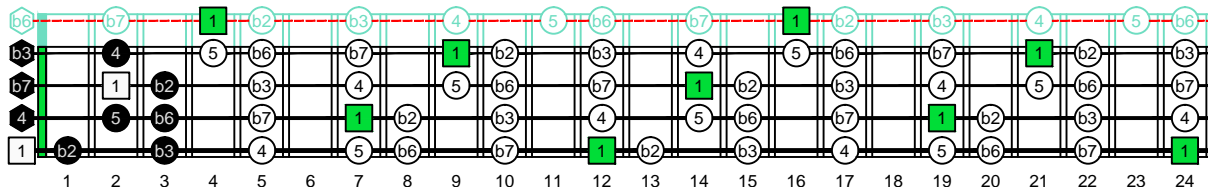

EDCAG4BASS - ENTIRE FINGERBOARD OCTAVE SHAPES

EDCAG4BASS - ENTIRE FINGERBOARD INTERVALS

4Em2 - ENTIRE FINGERBOARD INTERVALS

2Dm* - ENTIRE FINGERBOARD INTERVALS

3Cm* - ENTIRE FINGERBOARD INTERVALS

3Am1 - ENTIRE FINGERBOARD INTERVALS

4Gm1 - ENTIRE FINGERBOARD INTERVALS

4Em2 at 12 - ENTIRE FINGERBOARD INTERVALS