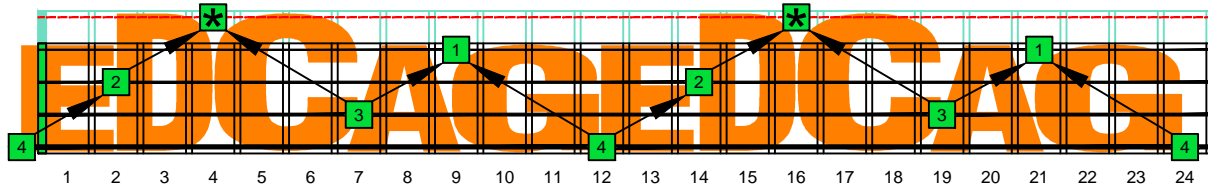

EDCAG4BASS - ENTIRE FINGERBOARD OCTAVE SHAPES

EDCAG4BASS - ENTIRE FINGERBOARD INTERVALS

4Em2 - ENTIRE FINGERBOARD INTERVALS

2Dm* - ENTIRE FINGERBOARD INTERVALS

3Cm* - ENTIRE FINGERBOARD INTERVALS

3Am1 - ENTIRE FINGERBOARD INTERVALS

4Gm1 - ENTIRE FINGERBOARD INTERVALS

4Em2 at 12 - ENTIRE FINGERBOARD INTERVALS