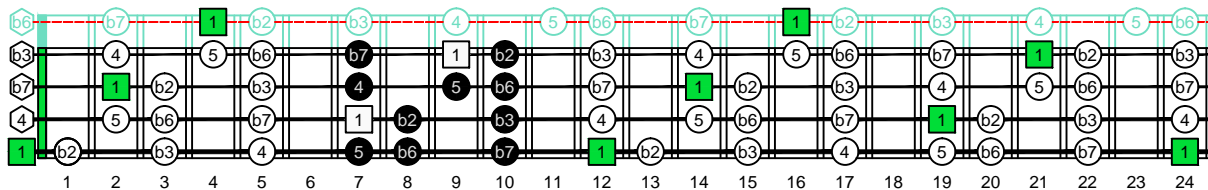

EDCAG4BASS - ENTIRE FINGERBOARD OCTAVE SHAPES

EDCAG4BASS - ENTIRE FINGERBOARD INTERVALS

4Em2 - ENTIRE FINGERBOARD INTERVALS

2Dm* - ENTIRE FINGERBOARD INTERVALS

3Cm* - ENTIRE FINGERBOARD INTERVALS

3Am1 - ENTIRE FINGERBOARD INTERVALS

4Gm1 - ENTIRE FINGERBOARD INTERVALS

4Em2 at 12 - ENTIRE FINGERBOARD INTERVALS