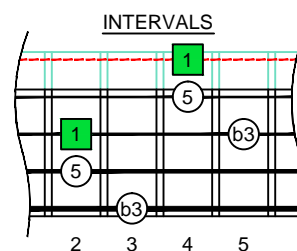

Em
EDCAG
B4
minor arpeggio
(box shapes)

Em minor arpeggio
SEMITONOMETER

www.cagedoctaves.com

Zon Brookes

EDCAG4BASS E minor arpeggio : 2Dm* box shape

EDCAG4BASS - ENTIRE FINGERBOARD NOTE NAMES

EDCAG4BASS - ENTIRE FINGERBOARD INTERVALS