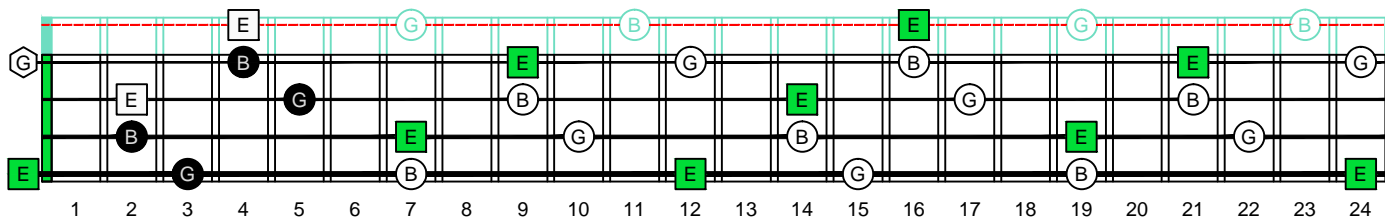

Em
EDCAG
B4
minor arpeggio
(box shapes)

Em minor arpeggio
SEMITONOMETER

www.cagedoctaves.com

Zon Brookes

EDCAG4BASS E minor arpeggio : 2Dm* box shape

EDCAG4BASS - ENTIRE FINGERBOARD NOTE NAMES

EDCAG4BASS - ENTIRE FINGERBOARD INTERVALS