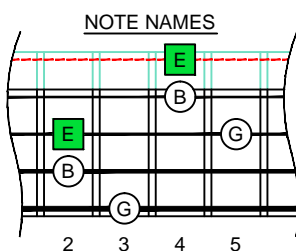

Em
EDCAG
B4
minor arpeggio
(box shapes)

Em minor arpeggio
SEMITONOMETER

www.cagedoctaves.com

Zon Brookes

EDCAG4BASS E minor arpeggio : 2Dm* box shape

EDCAG4BASS - ENTIRE FINGERBOARD NOTE NAMES

EDCAG4BASS - ENTIRE FINGERBOARD INTERVALS