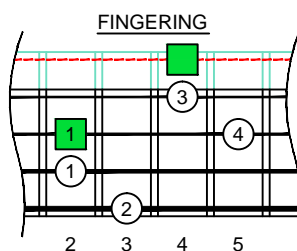

Em
EDCAG
B4
minor arpeggio
(box shapes)

Em minor arpeggio
SEMITONOMETER

www.cagedoctaves.com

Zon Brookes

EDCAG4BASS E minor arpeggio : 2Dm* box shape

EDCAG4BASS - ENTIRE FINGERBOARD NOTE NAMES

EDCAG4BASS - ENTIRE FINGERBOARD INTERVALS