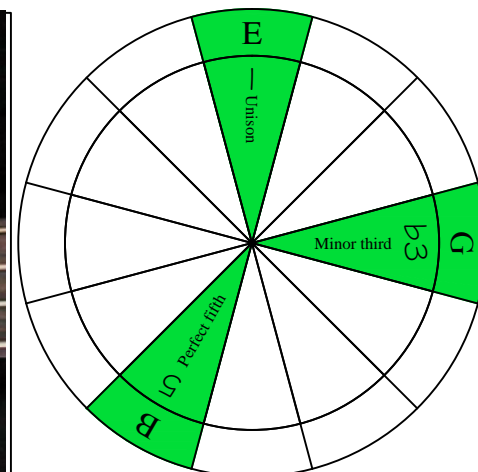

Em
EDCAG
B4
minor arpeggio
(box shapes)

Em minor arpeggio
SEMITONOMETER

www.cagedoctaves.com

Zon Brookes

EDCAG4BASS E minor arpeggio : 2Dm* box shape

EDCAG4BASS - ENTIRE FINGERBOARD NOTE NAMES

EDCAG4BASS - ENTIRE FINGERBOARD INTERVALS