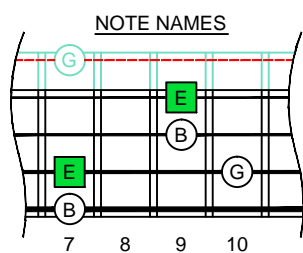

# Em EDCAG B4

minor arpeggio  
(box shapes)

Em minor arpeggio  
SEMITONOMETER

www.cagedoctaves.com

Zon Brookes

EDCAG4BASS E minor arpeggio : 3Am1 box shape

EDCAG4BASS - ENTIRE FINGERBOARD NOTE NAMES

EDCAG4BASS - ENTIRE FINGERBOARD INTERVALS