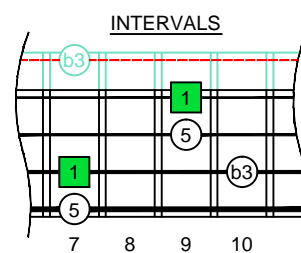

# Em EDCAG B4

minor arpeggio  
(box shapes)

Em minor arpeggio  
SEMITONOMETER

www.cagedoctaves.com

Zon Brookes

EDCAG4BASS E minor arpeggio : 3Am1 box shape

EDCAG4BASS - ENTIRE FINGERBOARD NOTE NAMES

EDCAG4BASS - ENTIRE FINGERBOARD INTERVALS