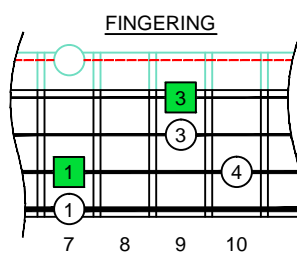

# Em EDCAG B4

minor arpeggio  
(box shapes)

Em minor arpeggio  
SEMITONOMETER

www.cagedoctaves.com

Zon Brookes

EDCAG4BASS E minor arpeggio : 3Am1 box shape

EDCAG4BASS - ENTIRE FINGERBOARD NOTE NAMES

EDCAG4BASS - ENTIRE FINGERBOARD INTERVALS