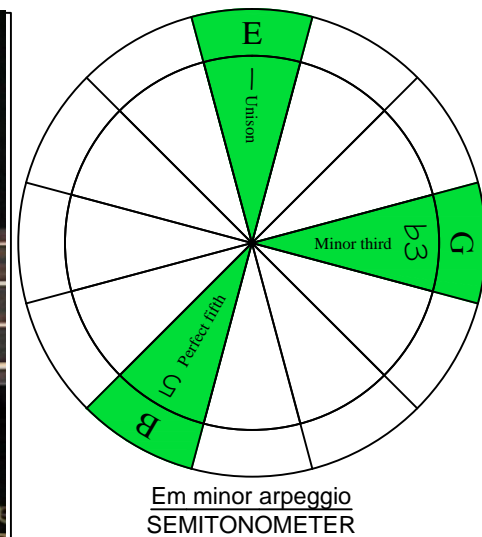

# Em EDCAG B4

minor arpeggio  
(box shapes)

Em minor arpeggio  
SEMITONOMETER

www.cagedoctaves.com

Zon Brookes

EDCAG4BASS E minor arpeggio : 3Am1 box shape

EDCAG4BASS - ENTIRE FINGERBOARD NOTE NAMES

EDCAG4BASS - ENTIRE FINGERBOARD INTERVALS