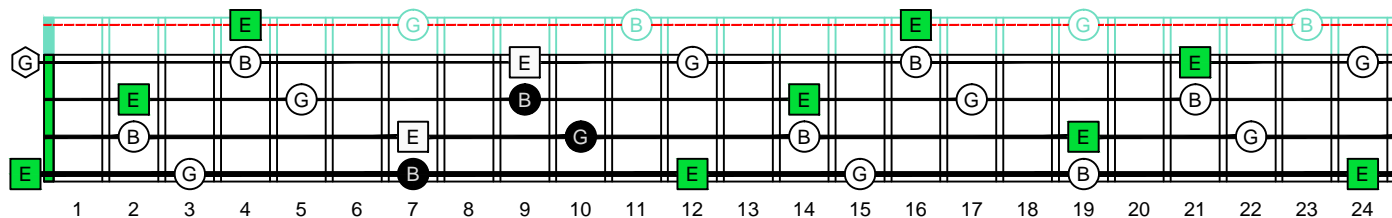

# Em EDCAG B4

minor arpeggio  
(box shapes)

Em minor arpeggio  
SEMITONOMETER

www.cagedoctaves.com

Zon Brookes

EDCAG4BASS E minor arpeggio : 3Am1 box shape

EDCAG4BASS - ENTIRE FINGERBOARD NOTE NAMES

EDCAG4BASS - ENTIRE FINGERBOARD INTERVALS