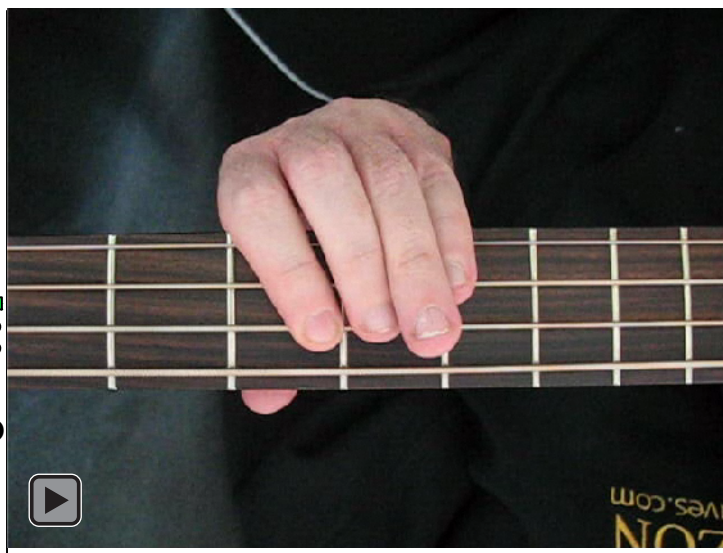

# Em EDCAG B4

minor arpeggio  
(box shapes)

Em minor arpeggio  
SEMITONOMETER

www.cagedoctaves.com

Zon Brookes

EDCAG4BASS E minor arpeggio : 3Am1 box shape

EDCAG4BASS - ENTIRE FINGERBOARD NOTE NAMES

EDCAG4BASS - ENTIRE FINGERBOARD INTERVALS