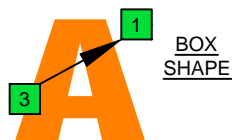

# Em EDCAG B4

minor arpeggio  
(box shapes)

Em minor arpeggio  
SEMITONOMETER

www.cagedoctaves.com

Zon Brookes

EDCAG4BASS E minor arpeggio : 3Am1 box shape

EDCAG4BASS - ENTIRE FINGERBOARD NOTE NAMES

EDCAG4BASS - ENTIRE FINGERBOARD INTERVALS