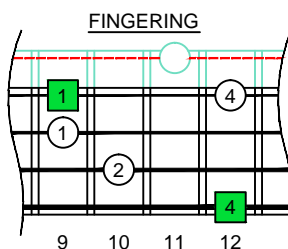

Em
EDCAG
B4
minor arpeggio
(box shapes)

Em minor arpeggio
SEMITONOMETER

BOX
SHAPE

www.cagedoctaves.com

Zon Brookes

EDCAG4BASS E minor arpeggio : 4Gm1 box shape

EDCAG4BASS - ENTIRE FINGERBOARD NOTE NAMES

EDCAG4BASS - ENTIRE FINGERBOARD INTERVALS