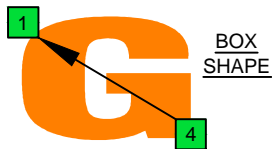

Em
EDCAG
B4
minor arpeggio
(box shapes)

Em minor arpeggio
SEMITONOMETER

BOX
SHAPE

www.cagedoctaves.com

Zon Brookes

EDCAG4BASS E minor arpeggio : 4Gm1 box shape

EDCAG4BASS - ENTIRE FINGERBOARD NOTE NAMES

EDCAG4BASS - ENTIRE FINGERBOARD INTERVALS