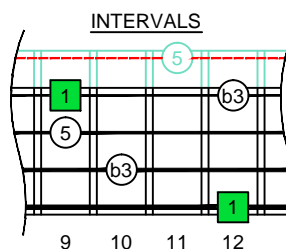

Em
EDCAG
B4
minor arpeggio
(box shapes)

Em minor arpeggio
SEMITONOMETER

BOX
SHAPE

www.cagedoctaves.com

Zon Brookes

EDCAG4BASS E minor arpeggio : 4Gm1 box shape

EDCAG4BASS - ENTIRE FINGERBOARD NOTE NAMES

EDCAG4BASS - ENTIRE FINGERBOARD INTERVALS