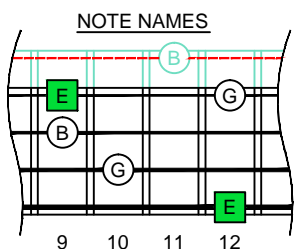

Em
EDCAG
B4
minor arpeggio
(box shapes)

Em minor arpeggio
SEMITONOMETER

BOX
SHAPE

www.cagedoctaves.com

Zon Brookes

EDCAG4BASS E minor arpeggio : 4Gm1 box shape

EDCAG4BASS - ENTIRE FINGERBOARD NOTE NAMES

EDCAG4BASS - ENTIRE FINGERBOARD INTERVALS