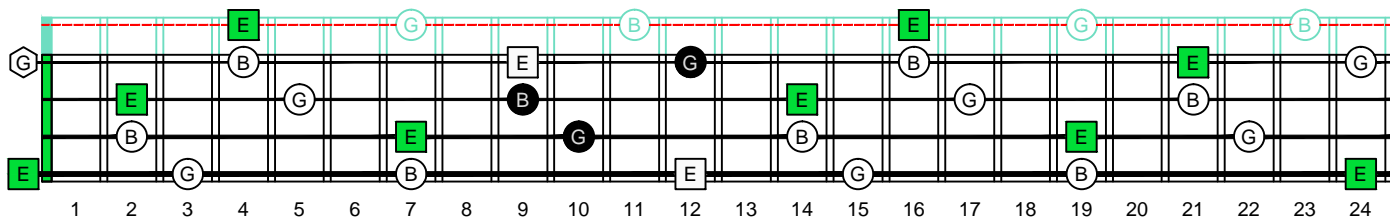

Em
EDCAG
B4
minor arpeggio
(box shapes)

Em minor arpeggio
SEMITONOMETER

BOX
SHAPE

www.cagedoctaves.com

Zon Brookes

EDCAG4BASS E minor arpeggio : 4Gm1 box shape

EDCAG4BASS - ENTIRE FINGERBOARD NOTE NAMES

EDCAG4BASS - ENTIRE FINGERBOARD INTERVALS