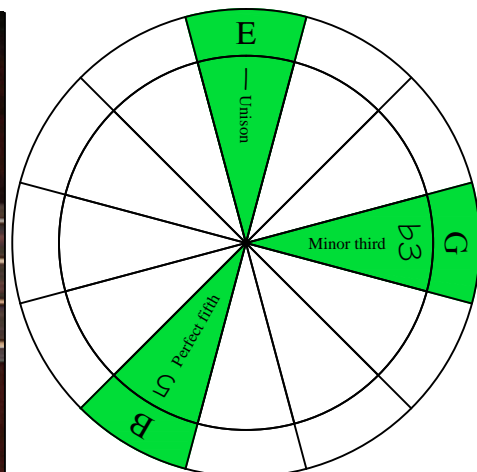

Em
EDCAG
B4
minor arpeggio
(box shapes)

Em minor arpeggio
SEMITONOMETER

BOX
SHAPE

www.cagedoctaves.com

Zon Brookes

EDCAG4BASS E minor arpeggio : 4Gm1 box shape

EDCAG4BASS - ENTIRE FINGERBOARD NOTE NAMES

EDCAG4BASS - ENTIRE FINGERBOARD INTERVALS