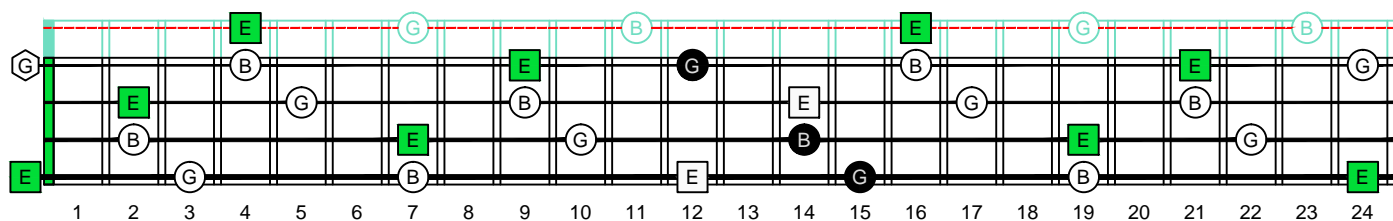

# Em EDCAG B4

minor arpeggio  
(box shapes)

Em minor arpeggio  
SEMITONOMETER

www.cagedoctaves.com

Zon Brookes

EDCAG4BASS E minor arpeggio : 4Em2 box shape at 12

EDCAG4BASS - ENTIRE FINGERBOARD NOTE NAMES

EDCAG4BASS - ENTIRE FINGERBOARD INTERVALS