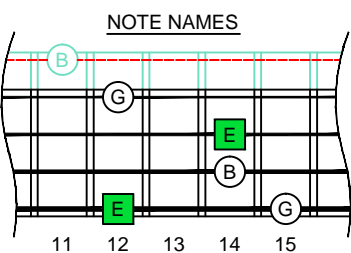

# Em EDCAG B4

minor arpeggio  
(box shapes)

Em minor arpeggio  
SEMITONOMETER

www.cagedoctaves.com

Zon Brookes

EDCAG4BASS E minor arpeggio : 4Em2 box shape at 12

EDCAG4BASS - ENTIRE FINGERBOARD NOTE NAMES

EDCAG4BASS - ENTIRE FINGERBOARD INTERVALS