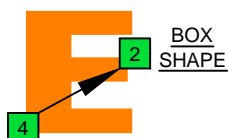

# Em EDCAG B4

minor arpeggio  
(box shapes)

Em minor arpeggio  
SEMITONOMETER

www.cagedoctaves.com

Zon Brookes

EDCAG4BASS E minor arpeggio : 4Em2 box shape at 12

EDCAG4BASS - ENTIRE FINGERBOARD NOTE NAMES

EDCAG4BASS - ENTIRE FINGERBOARD INTERVALS