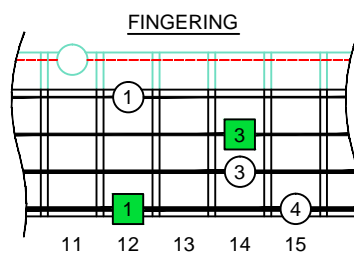

# Em EDCAG B4

minor arpeggio  
(box shapes)

Em minor arpeggio  
SEMITONOMETER

www.cagedoctaves.com

Zon Brookes

EDCAG4BASS E minor arpeggio : 4Em2 box shape at 12

EDCAG4BASS - ENTIRE FINGERBOARD NOTE NAMES

EDCAG4BASS - ENTIRE FINGERBOARD INTERVALS