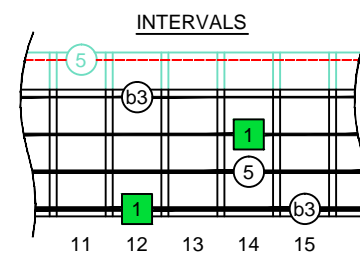

# Em EDCAG B4

minor arpeggio  
(box shapes)

Em minor arpeggio  
SEMITONOMETER

www.cagedoctaves.com

Zon Brookes

EDCAG4BASS E minor arpeggio : 4Em2 box shape at 12

EDCAG4BASS - ENTIRE FINGERBOARD NOTE NAMES

EDCAG4BASS - ENTIRE FINGERBOARD INTERVALS