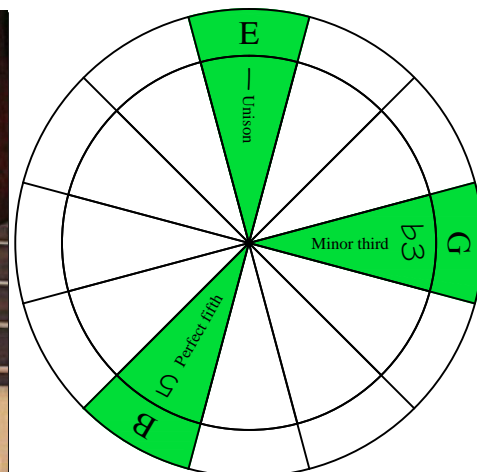

# Em EDCAG B4

minor arpeggio  
(box shapes)

Em minor arpeggio  
SEMITONOMETER

www.cagedoctaves.com

Zon Brookes

EDCAG4BASS E minor arpeggio : 4Em2 box shape at 12

EDCAG4BASS - ENTIRE FINGERBOARD NOTE NAMES

EDCAG4BASS - ENTIRE FINGERBOARD INTERVALS