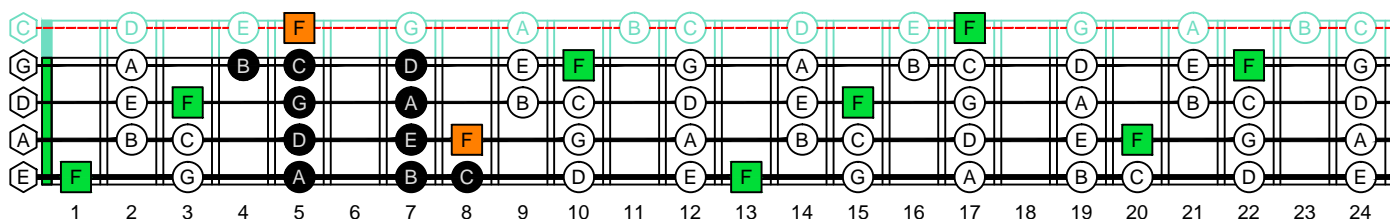

F  
lydian mode  
EDCAG  
B4 (box shapes)

F Lydian mode  
SEMITONOMETER

BOX  
SHAPE

NOTE NAMES

FINGERING

INTERVALS

www.cagedoctaves.com

Zon Brookes

EDCAG4BASS F lydian mode : 3C\* box shape

ENTIRE FINGERBOARD NOTE NAMES

ENTIRE FINGERBOARD INTERVALS