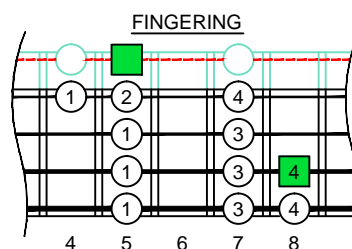

F  
lydian mode  
EDCAG  
B4 (box shapes)

F Lydian mode  
SEMITONOMETER

BOX  
SHAPE

NOTE NAMES

FINGERING

INTERVALS

www.cagedoctaves.com

Zon Brookes

EDCAG4BASS F lydian mode : 3C\* box shape

ENTIRE FINGERBOARD NOTE NAMES

ENTIRE FINGERBOARD INTERVALS