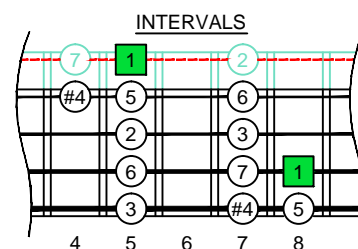

F  
lydian mode  
EDCAG  
B4 (box shapes)

F Lydian mode  
SEMITONOMETER

BOX  
SHAPE

NOTE NAMES

FINGERING

INTERVALS

www.cagedoctaves.com

Zon Brookes

EDCAG4BASS F lydian mode : 3C\* box shape

ENTIRE FINGERBOARD NOTE NAMES

ENTIRE FINGERBOARD INTERVALS