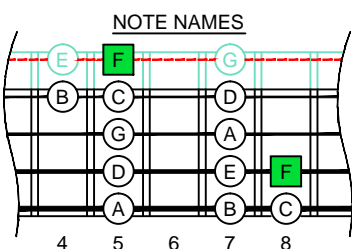

F  
lydian mode  
EDCAG  
B4 (box shapes)

F Lydian mode  
SEMITONOMETER

BOX  
SHAPE

NOTE NAMES

FINGERING

INTERVALS

www.cagedoctaves.com

Zon Brookes

EDCAG4BASS F lydian mode : 3C\* box shape

ENTIRE FINGERBOARD NOTE NAMES

ENTIRE FINGERBOARD INTERVALS