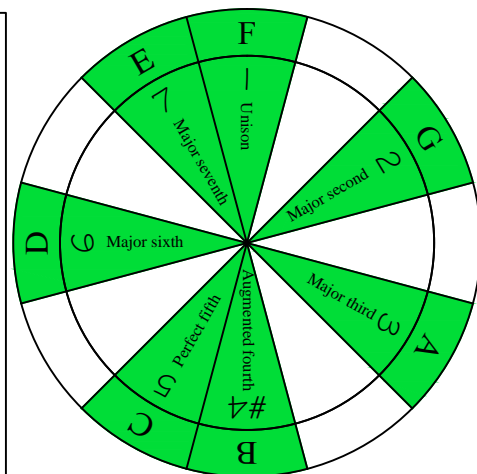

F  
lydian mode  
EDCAG  
B4 (box shapes)

F Lydian mode  
SEMITONOMETER

BOX  
SHAPE

NOTE NAMES

FINGERING

INTERVALS

www.cagedoctaves.com

Zon Brookes

EDCAG4BASS F lydian mode : 3C\* box shape

ENTIRE FINGERBOARD NOTE NAMES

ENTIRE FINGERBOARD INTERVALS