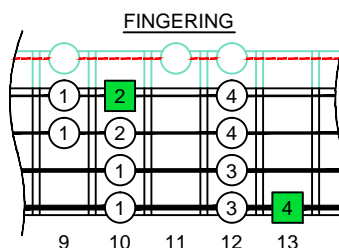

F
lydian mode
EDCAG
B4
(box shapes)

F Lydian mode
SEMITONOMETER

www.cagedoctaves.com

Zon Brookes

EDCAG4BASS F lydian mode : 4G1 box shape

ENTIRE FINGERBOARD NOTE NAMES

ENTIRE FINGERBOARD INTERVALS