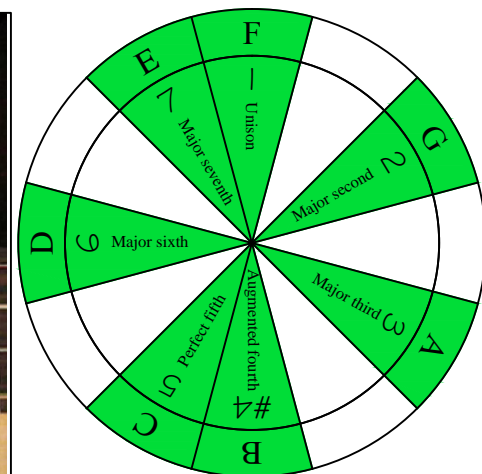

F
lydian mode
EDCAG
B4
(box shapes)

F Lydian mode
SEMITONOMETER

www.cagedoctaves.com

Zon Brookes

EDCAG4BASS F lydian mode : 4G1 box shape

ENTIRE FINGERBOARD NOTE NAMES

ENTIRE FINGERBOARD INTERVALS