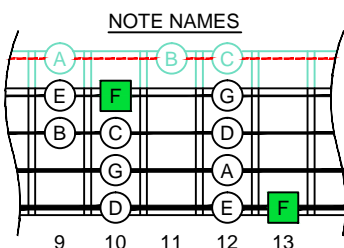

F
lydian mode
EDCAG
B4
(box shapes)

F Lydian mode
SEMITONOMETER

www.cagedoctaves.com

Zon Brookes

EDCAG4BASS F lydian mode : 4G1 box shape

ENTIRE FINGERBOARD NOTE NAMES

ENTIRE FINGERBOARD INTERVALS