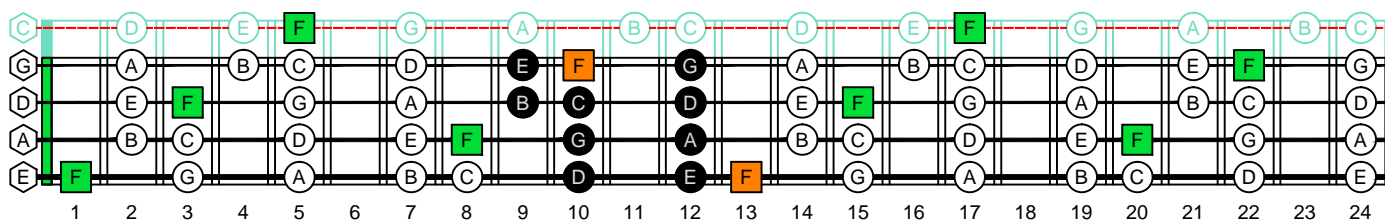

F
lydian mode
EDCAG
B4
(box shapes)

F Lydian mode
SEMITONOMETER

www.cagedoctaves.com

Zon Brookes

EDCAG4BASS F lydian mode : 4G1 box shape

ENTIRE FINGERBOARD NOTE NAMES

ENTIRE FINGERBOARD INTERVALS