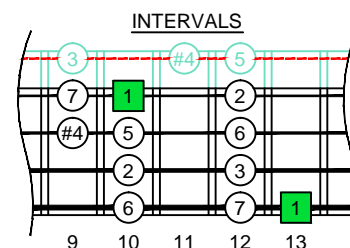

F
lydian mode
EDCAG
B4
(box shapes)

F Lydian mode
SEMITONOMETER

www.cagedoctaves.com

Zon Brookes

EDCAG4BASS F lydian mode : 4G1 box shape

ENTIRE FINGERBOARD NOTE NAMES

ENTIRE FINGERBOARD INTERVALS