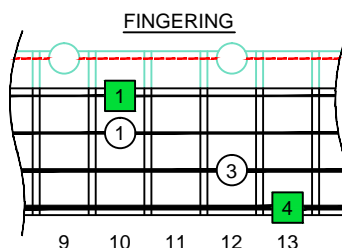

F major arpeggio

EDCAG
B4 (box shapes)

F major arpeggio
SEMITONOMETER

www.cagedoctaves.com

Zon Brookes

EDCAG4BASS F major arpeggio : 4G1 box shape

4G1 BOX SHAPE & ENTIRE FINGERBOARD NOTE NAMES

4G1 BOX SHAPE & ENTIRE FINGERBOARD INTERVALS