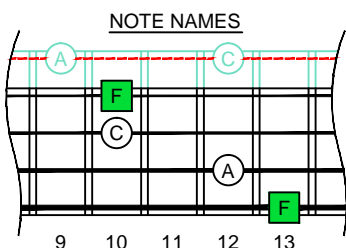

F major arpeggio

EDCAG
B4 (box shapes)

F major arpeggio
SEMITONOMETER

www.cagedoctaves.com

Zon Brookes

EDCAG4BASS F major arpeggio : 4G1 box shape

4G1 BOX SHAPE & ENTIRE FINGERBOARD NOTE NAMES

4G1 BOX SHAPE & ENTIRE FINGERBOARD INTERVALS