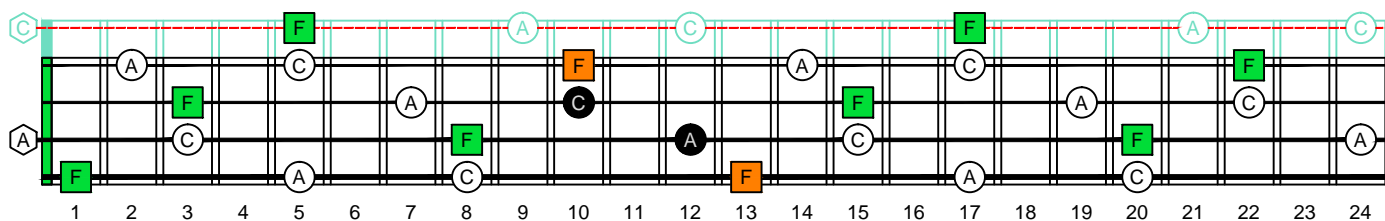

F major arpeggio

EDCAG
B4 (box shapes)

F major arpeggio
SEMITONOMETER

www.cagedoctaves.com

Zon Brookes

EDCAG4BASS F major arpeggio : 4G1 box shape

4G1 BOX SHAPE & ENTIRE FINGERBOARD NOTE NAMES

4G1 BOX SHAPE & ENTIRE FINGERBOARD INTERVALS