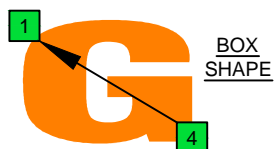

F major arpeggio

EDCAG
B4 (box shapes)

F major arpeggio
SEMITONOMETER

www.cagedoctaves.com

Zon Brookes

EDCAG4BASS F major arpeggio : 4G1 box shape

4G1 BOX SHAPE & ENTIRE FINGERBOARD NOTE NAMES

4G1 BOX SHAPE & ENTIRE FINGERBOARD INTERVALS