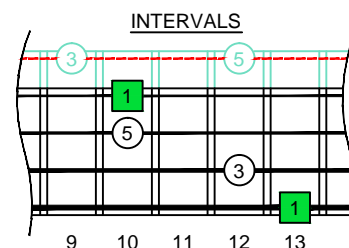

F major arpeggio

EDCAG
B4 (box shapes)

F major arpeggio
SEMITONOMETER

www.cagedoctaves.com

Zon Brookes

EDCAG4BASS F major arpeggio : 4G1 box shape

4G1 BOX SHAPE & ENTIRE FINGERBOARD NOTE NAMES

4G1 BOX SHAPE & ENTIRE FINGERBOARD INTERVALS