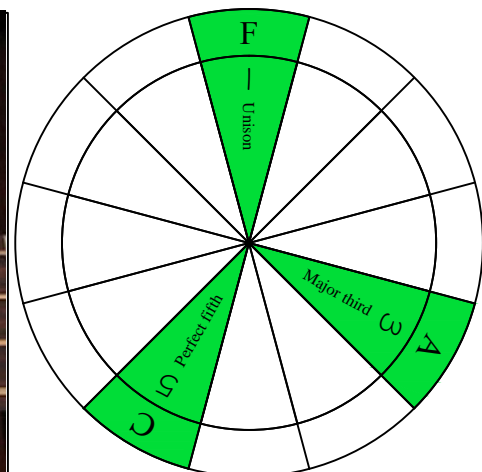

F major arpeggio

EDCAG
B4 (box shapes)

F major arpeggio
SEMITONOMETER

www.cagedoctaves.com

Zon Brookes

EDCAG4BASS F major arpeggio : 4G1 box shape

4G1 BOX SHAPE & ENTIRE FINGERBOARD NOTE NAMES

4G1 BOX SHAPE & ENTIRE FINGERBOARD INTERVALS