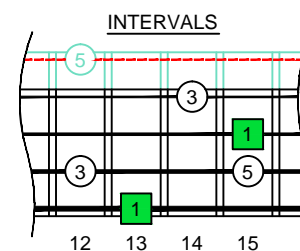

F major arpeggio

EDCAG
B4 (box shapes)

www.cagedoctaves.com

Zon Brookes

EDCAG4BASS F major arpeggio : 4E2 box shape at 12

4E2 BOX SHAPE AT FRET 12 & ENTIRE FINGERBOARD NOTE NAMES

4E2 BOX SHAPE AT FRET 12 & ENTIRE FINGERBOARD INTERVALS