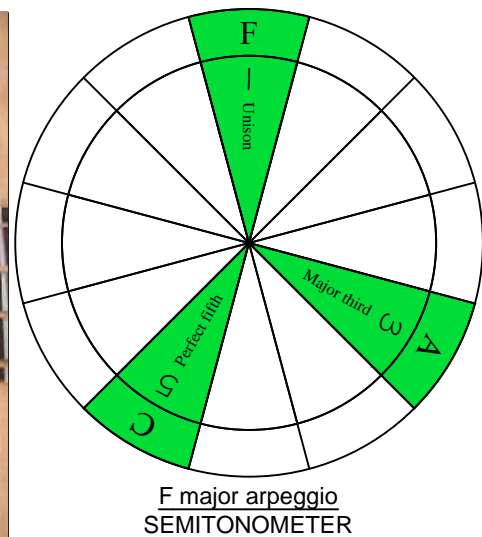

F major arpeggio

EDCAG
B4 (box shapes)

www.cagedoctaves.com

Zon Brookes

EDCAG4BASS F major arpeggio : 4E2 box shape at 12

4E2 BOX SHAPE AT FRET 12 & ENTIRE FINGERBOARD NOTE NAMES

4E2 BOX SHAPE AT FRET 12 & ENTIRE FINGERBOARD INTERVALS