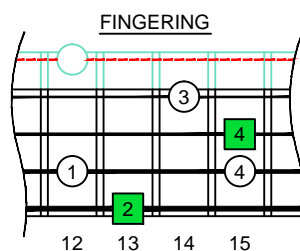

F major arpeggio

EDCAG
B4 (box shapes)

www.cagedoctaves.com

Zon Brookes

EDCAG4BASS F major arpeggio : 4E2 box shape at 12

4E2 BOX SHAPE AT FRET 12 & ENTIRE FINGERBOARD NOTE NAMES

4E2 BOX SHAPE AT FRET 12 & ENTIRE FINGERBOARD INTERVALS