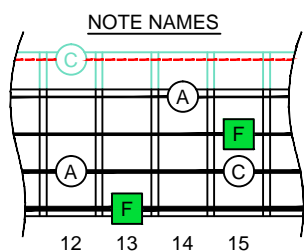

F major arpeggio

EDCAG
B4 (box shapes)

www.cagedoctaves.com

Zon Brookes

EDCAG4BASS F major arpeggio : 4E2 box shape at 12

4E2 BOX SHAPE AT FRET 12 & ENTIRE FINGERBOARD NOTE NAMES

4E2 BOX SHAPE AT FRET 12 & ENTIRE FINGERBOARD INTERVALS