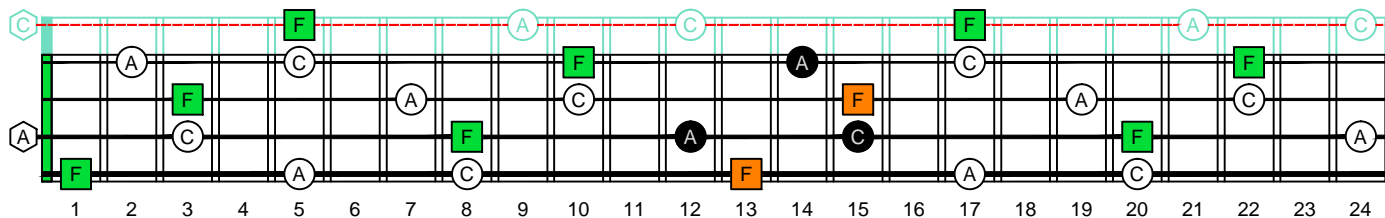

F major arpeggio

EDCAG
B4 (box shapes)

www.cagedoctaves.com

Zon Brookes

EDCAG4BASS F major arpeggio : 4E2 box shape at 12

4E2 BOX SHAPE AT FRET 12 & ENTIRE FINGERBOARD NOTE NAMES

4E2 BOX SHAPE AT FRET 12 & ENTIRE FINGERBOARD INTERVALS