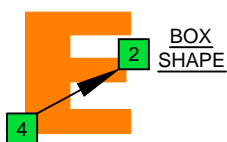

F major arpeggio

EDCAG
B4 (box shapes)

www.cagedoctaves.com

Zon Brookes

EDCAG4BASS F major arpeggio : 4E2 box shape at 12

4E2 BOX SHAPE AT FRET 12 & ENTIRE FINGERBOARD NOTE NAMES

4E2 BOX SHAPE AT FRET 12 & ENTIRE FINGERBOARD INTERVALS