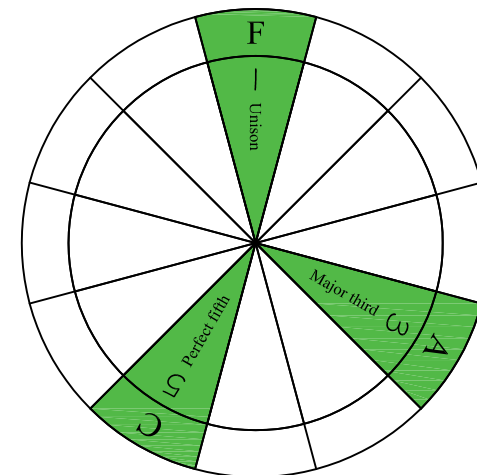

ENTIRE FINGERBOARD OCTAVE SHAPES

ENTIRE FINGERBOARD NOTE NAMES

ENTIRE FINGERBOARD INTERVALS

**F**  
major arpeggio  
**EDCAG**  
**B4**   
(box shapes)

F major arpeggio  
SEMITONOMETER

**E** BOX SHAPE **D** BOX SHAPE **C** BOX SHAPE **A** BOX SHAPE **G** BOX SHAPE **E** BOX SHAPE