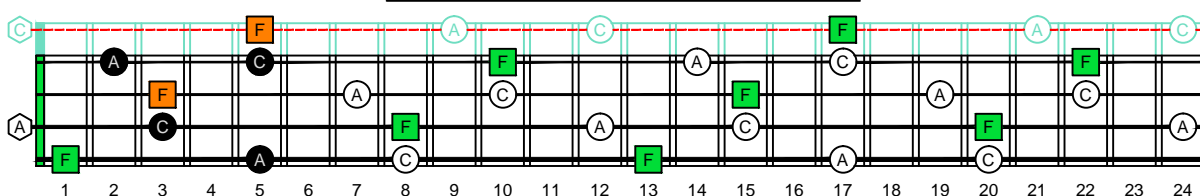

EDCAG4BASS - ENTIRE FINGERBOARD OCTAVE SHAPES

EDCAG4BASS F MAJOR ARPEGGIO - ENTIRE FINGERBOARD NOTE NAMES

4E2 BOX SHAPE & ENTIRE FINGERBOARD NOTE NAMES

2D* BOX SHAPE & ENTIRE FINGERBOARD NOTE NAMES

3C* BOX SHAPE & ENTIRE FINGERBOARD NOTE NAMES

3A1 BOX SHAPE & ENTIRE FINGERBOARD NOTE NAMES

4G1 BOX SHAPE & ENTIRE FINGERBOARD NOTE NAMES

4E2 BOX SHAPE AT FRET 12 & ENTIRE FINGERBOARD NOTE NAMES