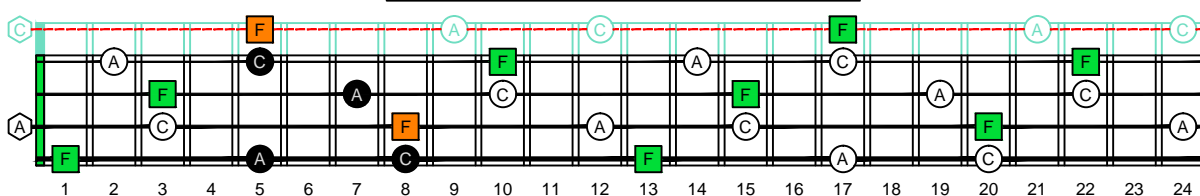

EDCAG4BASS - ENTIRE FINGERBOARD OCTAVE SHAPES

EDCAG4BASS F MAJOR ARPEGGIO - ENTIRE FINGERBOARD NOTE NAMES

4E2 BOX SHAPE & ENTIRE FINGERBOARD NOTE NAMES

2D* BOX SHAPE & ENTIRE FINGERBOARD NOTE NAMES

3C* BOX SHAPE & ENTIRE FINGERBOARD NOTE NAMES

3A1 BOX SHAPE & ENTIRE FINGERBOARD NOTE NAMES

4G1 BOX SHAPE & ENTIRE FINGERBOARD NOTE NAMES

4E2 BOX SHAPE AT FRET 12 & ENTIRE FINGERBOARD NOTE NAMES