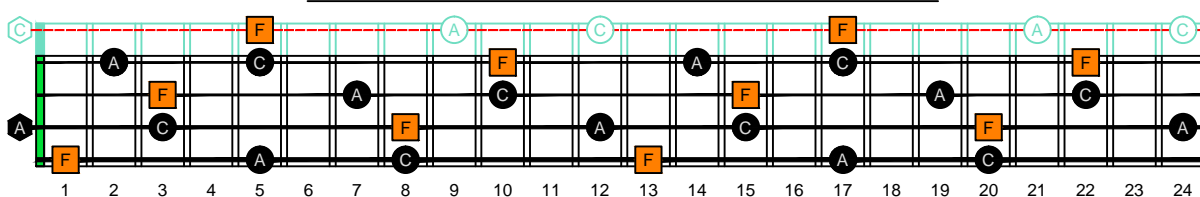

EDCAG4BASS - ENTIRE FINGERBOARD OCTAVE SHAPES

EDCAG4BASS F MAJOR ARPEGGIO - ENTIRE FINGERBOARD NOTE NAMES

4E2 BOX SHAPE & ENTIRE FINGERBOARD NOTE NAMES

2D* BOX SHAPE & ENTIRE FINGERBOARD NOTE NAMES

3C* BOX SHAPE & ENTIRE FINGERBOARD NOTE NAMES

3A1 BOX SHAPE & ENTIRE FINGERBOARD NOTE NAMES

4G1 BOX SHAPE & ENTIRE FINGERBOARD NOTE NAMES

4E2 BOX SHAPE AT FRET 12 & ENTIRE FINGERBOARD NOTE NAMES