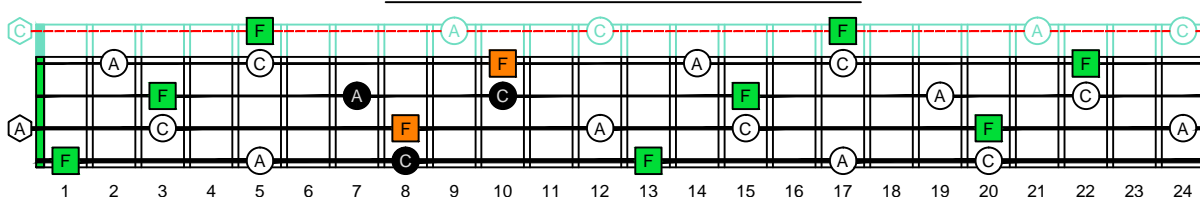

EDCAG4BASS - ENTIRE FINGERBOARD OCTAVE SHAPES

EDCAG4BASS F MAJOR ARPEGGIO - ENTIRE FINGERBOARD NOTE NAMES

4E2 BOX SHAPE & ENTIRE FINGERBOARD NOTE NAMES

2D* BOX SHAPE & ENTIRE FINGERBOARD NOTE NAMES

3C* BOX SHAPE & ENTIRE FINGERBOARD NOTE NAMES

3A1 BOX SHAPE & ENTIRE FINGERBOARD NOTE NAMES

4G1 BOX SHAPE & ENTIRE FINGERBOARD NOTE NAMES

4E2 BOX SHAPE AT FRET 12 & ENTIRE FINGERBOARD NOTE NAMES