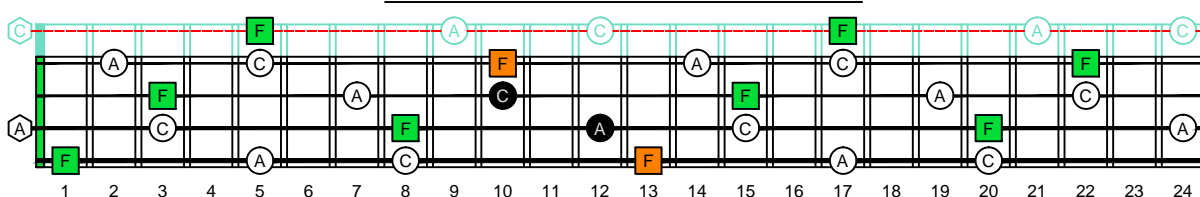

EDCAG4BASS - ENTIRE FINGERBOARD OCTAVE SHAPES

EDCAG4BASS F MAJOR ARPEGGIO - ENTIRE FINGERBOARD NOTE NAMES

4E2 BOX SHAPE & ENTIRE FINGERBOARD NOTE NAMES

2D* BOX SHAPE & ENTIRE FINGERBOARD NOTE NAMES

3C* BOX SHAPE & ENTIRE FINGERBOARD NOTE NAMES

3A1 BOX SHAPE & ENTIRE FINGERBOARD NOTE NAMES

4G1 BOX SHAPE & ENTIRE FINGERBOARD NOTE NAMES

4E2 BOX SHAPE AT FRET 12 & ENTIRE FINGERBOARD NOTE NAMES