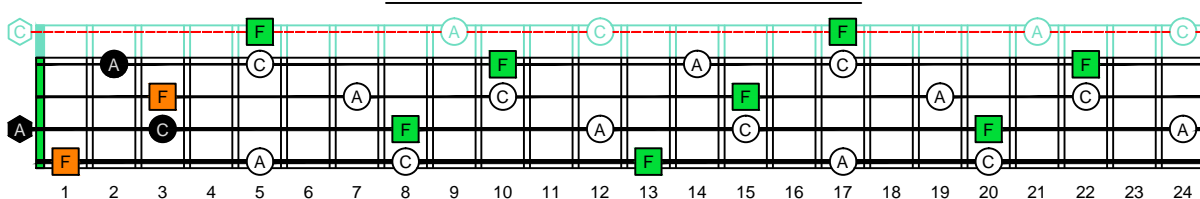

EDCAG4BASS - ENTIRE FINGERBOARD OCTAVE SHAPES

EDCAG4BASS F MAJOR ARPEGGIO - ENTIRE FINGERBOARD NOTE NAMES

4E2 BOX SHAPE & ENTIRE FINGERBOARD NOTE NAMES

2D* BOX SHAPE & ENTIRE FINGERBOARD NOTE NAMES

3C* BOX SHAPE & ENTIRE FINGERBOARD NOTE NAMES

3A1 BOX SHAPE & ENTIRE FINGERBOARD NOTE NAMES

4G1 BOX SHAPE & ENTIRE FINGERBOARD NOTE NAMES

4E2 BOX SHAPE AT FRET 12 & ENTIRE FINGERBOARD NOTE NAMES