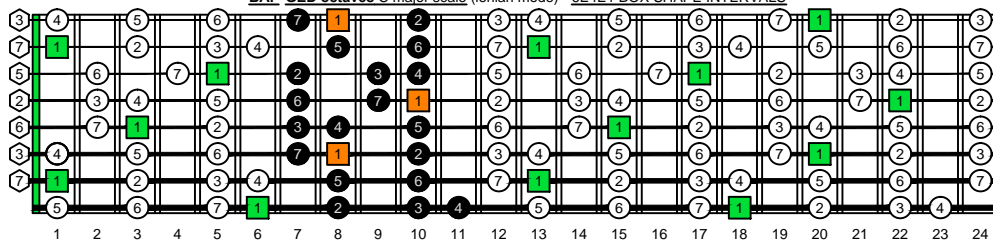

BAF#GED octaves C natural - FINGERBOARD OCTAVE SHAPES

BAF#GED octaves C major scale (ionian mode) - ENTIRE FINGERBOARD INTERVALS

BAF#GED octaves C major scale (ionian mode) - 7B5B2 BOX SHAPE INTERVALS

BAF#GED octaves C major scale (ionian mode) - 8A5A3 BOX SHAPE INTERVALS

BAF#GED octaves C major scale (ionian mode) - 8F#GG3G1 BOX SHAPE INTERVALS

BAF#GED octaves C major scale (ionian mode) - 6E4E1 BOX SHAPE INTERVALS

BAF#GED octaves C major scale (ionian mode) - 7D4D2 BOX SHAPE INTERVALS

BAF#GED octaves C major scale (ionian mode) - 7B5B2 BOX SHAPE AT FRET 12 INTERVALS