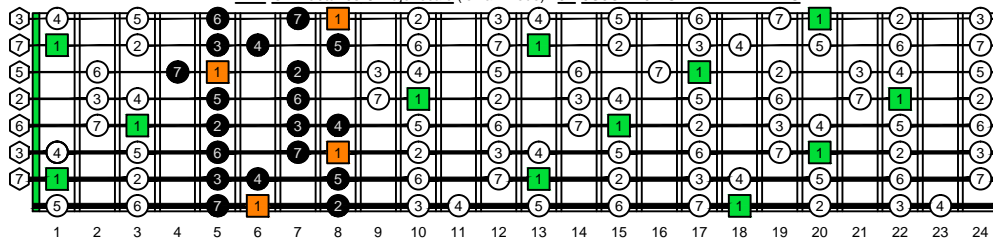

BAF#GED octaves C natural - FINGERBOARD OCTAVE SHAPES

BAF#GED octaves C major scale (ionian mode) - ENTIRE FINGERBOARD INTERVALS

BAF#GED octaves C major scale (ionian mode) - 7B5B2 BOX SHAPE INTERVALS

BAF#GED octaves C major scale (ionian mode) - 8A5A3 BOX SHAPE INTERVALS

BAF#GED octaves C major scale (ionian mode) - 8F#GG3G1 BOX SHAPE INTERVALS

BAF#GED octaves C major scale (ionian mode) - 6E4E1 BOX SHAPE INTERVALS

BAF#GED octaves C major scale (ionian mode) - 7D4D2 BOX SHAPE INTERVALS

BAF#GED octaves C major scale (ionian mode) - 7B5B2 BOX SHAPE AT FRET 12 INTERVALS