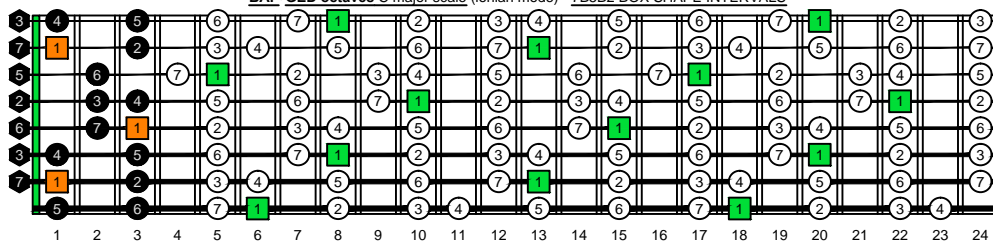

BAF#GED octaves C natural - FINGERBOARD OCTAVE SHAPES

BAF#GED octaves C major scale (ionian mode) - ENTIRE FINGERBOARD INTERVALS

BAF#GED octaves C major scale (ionian mode) - 7B5B2 BOX SHAPE INTERVALS

BAF#GED octaves C major scale (ionian mode) - 8A5A3 BOX SHAPE INTERVALS

BAF#GED octaves C major scale (ionian mode) - 8F#GG3G1 BOX SHAPE INTERVALS

BAF#GED octaves C major scale (ionian mode) - 6E4E1 BOX SHAPE INTERVALS

BAF#GED octaves C major scale (ionian mode) - 7D4D2 BOX SHAPE INTERVALS

BAF#GED octaves C major scale (ionian mode) - 7B5B2 BOX SHAPE AT FRET 12 INTERVALS