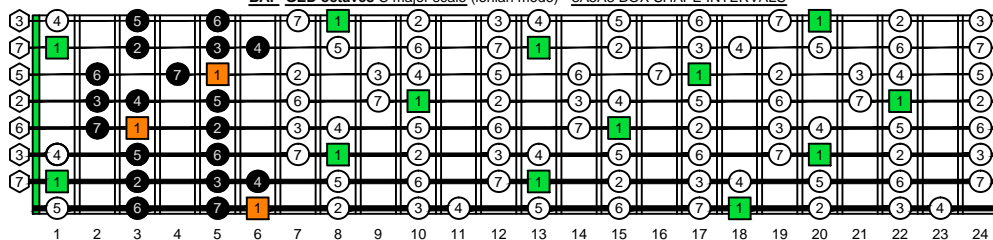

BAF#GED octaves C natural - FINGERBOARD OCTAVE SHAPES

BAF#GED octaves C major scale (ionian mode) - ENTIRE FINGERBOARD INTERVALS

BAF#GED octaves C major scale (ionian mode) - 7B5B2 BOX SHAPE INTERVALS

BAF#GED octaves C major scale (ionian mode) - 8A5A3 BOX SHAPE INTERVALS

BAF#GED octaves C major scale (ionian mode) - 8F#GG3G1 BOX SHAPE INTERVALS

BAF#GED octaves C major scale (ionian mode) - 6E4E1 BOX SHAPE INTERVALS

BAF#GED octaves C major scale (ionian mode) - 7D4D2 BOX SHAPE INTERVALS

BAF#GED octaves C major scale (ionian mode) - 7B5B2 BOX SHAPE AT FRET 12 INTERVALS