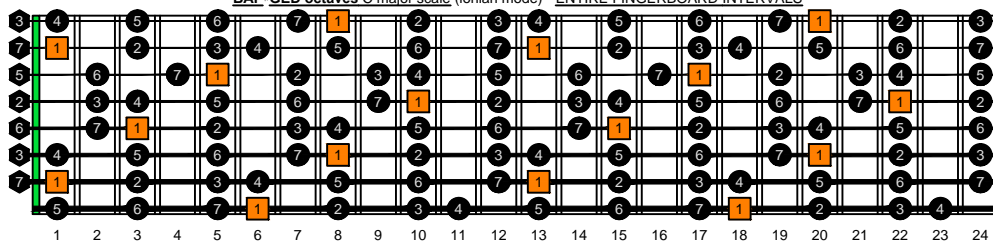

BAF#GED octaves C natural - FINGERBOARD OCTAVE SHAPES

BAF#GED octaves C major scale (ionian mode) - ENTIRE FINGERBOARD INTERVALS

BAF#GED octaves C major scale (ionian mode) - 7B5B2 BOX SHAPE INTERVALS

BAF#GED octaves C major scale (ionian mode) - 8A5A3 BOX SHAPE INTERVALS

BAF#GED octaves C major scale (ionian mode) - 8F#GG3G1 BOX SHAPE INTERVALS

BAF#GED octaves C major scale (ionian mode) - 6E4E1 BOX SHAPE INTERVALS

BAF#GED octaves C major scale (ionian mode) - 7D4D2 BOX SHAPE INTERVALS

BAF#GED octaves C major scale (ionian mode) - 7B5B2 BOX SHAPE AT FRET 12 INTERVALS