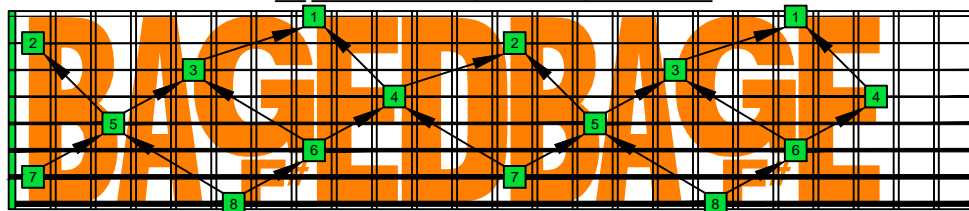

BAF#GED octaves C natural - FINGERBOARD OCTAVE SHAPES

BAF#GED octaves C major scale (ionian mode) - ENTIRE FINGERBOARD INTERVALS

BAF#GED octaves C major scale (ionian mode) - 7B5B2 BOX SHAPE INTERVALS

BAF#GED octaves C major scale (ionian mode) - 8A5A3 BOX SHAPE INTERVALS

BAF#GED octaves C major scale (ionian mode) - 8F#GG3G1 BOX SHAPE INTERVALS

BAF#GED octaves C major scale (ionian mode) - 6E4E1 BOX SHAPE INTERVALS

BAF#GED octaves C major scale (ionian mode) - 7D4D2 BOX SHAPE INTERVALS

BAF#GED octaves C major scale (ionian mode) - 7B5B2 BOX SHAPE AT FRET 12 INTERVALS