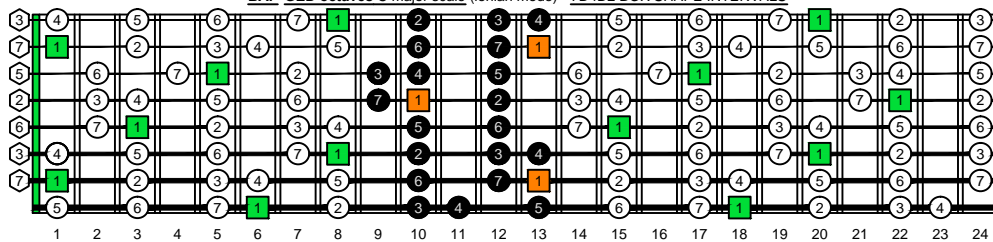

BAF#GED octaves C natural - FINGERBOARD OCTAVE SHAPES

BAF#GED octaves C major scale (ionian mode) - ENTIRE FINGERBOARD INTERVALS

BAF#GED octaves C major scale (ionian mode) - 7B5B2 BOX SHAPE INTERVALS

BAF#GED octaves C major scale (ionian mode) - 8A5A3 BOX SHAPE INTERVALS

BAF#GED octaves C major scale (ionian mode) - 8F#GG3G1 BOX SHAPE INTERVALS

BAF#GED octaves C major scale (ionian mode) - 6E4E1 BOX SHAPE INTERVALS

BAF#GED octaves C major scale (ionian mode) - 7D4D2 BOX SHAPE INTERVALS

BAF#GED octaves C major scale (ionian mode) - 7B5B2 BOX SHAPE AT FRET 12 INTERVALS