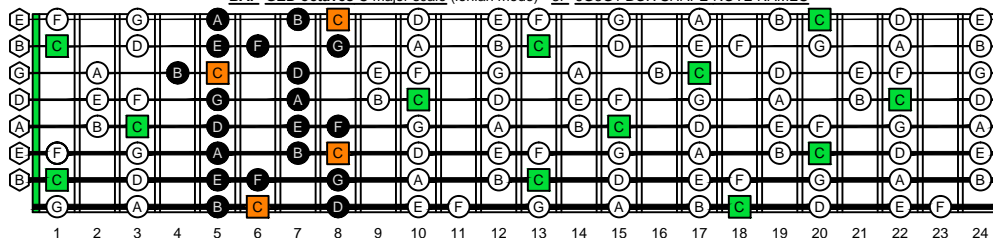

BAF<sup>+</sup>GED octaves C natural - FINGERBOARD OCTAVE SHAPES

BAF<sup>+</sup>GED octaves C major scale (ionian mode) - ENTIRE FINGERBOARD NOTE NAMES

BAF<sup>+</sup>GED octaves C major scale (ionian mode) - 7B5B2 BOX SHAPE NOTE NAMES

BAF<sup>+</sup>GED octaves C major scale (ionian mode) - 8A5A3 BOX SHAPE NOTE NAMES

BAF<sup>+</sup>GED octaves C major scale (ionian mode) - 8F<sup>+</sup>6G3G1 BOX SHAPE NOTE NAMES

BAF<sup>+</sup>GED octaves C major scale (ionian mode) - 6E4E1 BOX SHAPE NOTE NAMES

BAF<sup>+</sup>GED octaves C major scale (ionian mode) - 7D4D2 BOX SHAPE NOTE NAMES

BAF<sup>+</sup>GED octaves C major scale (ionian mode) - 7B5B2 BOX SHAPE AT FRET 12 NOTE NAMES