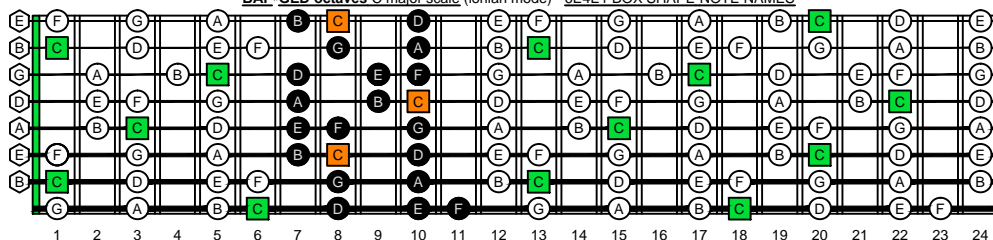

BAF<sup>+</sup>GED octaves C natural - FINGERBOARD OCTAVE SHAPES

BAF<sup>+</sup>GED octaves C major scale (ionian mode) - ENTIRE FINGERBOARD NOTE NAMES

BAF<sup>+</sup>GED octaves C major scale (ionian mode) - 7B5B2 BOX SHAPE NOTE NAMES

BAF<sup>+</sup>GED octaves C major scale (ionian mode) - 8A5A3 BOX SHAPE NOTE NAMES

BAF<sup>+</sup>GED octaves C major scale (ionian mode) - 8F<sup>+</sup>6G3G1 BOX SHAPE NOTE NAMES

BAF<sup>+</sup>GED octaves C major scale (ionian mode) - 6E4E1 BOX SHAPE NOTE NAMES

BAF<sup>+</sup>GED octaves C major scale (ionian mode) - 7D4D2 BOX SHAPE NOTE NAMES

BAF<sup>+</sup>GED octaves C major scale (ionian mode) - 7B5B2 BOX SHAPE AT FRET 12 NOTE NAMES