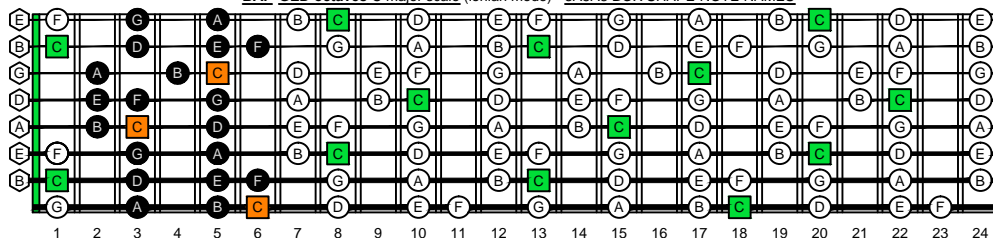

BAF<sup>+</sup>GED octaves C natural - FINGERBOARD OCTAVE SHAPES

BAF<sup>+</sup>GED octaves C major scale (ionian mode) - ENTIRE FINGERBOARD NOTE NAMES

BAF<sup>+</sup>GED octaves C major scale (ionian mode) - 7B5B2 BOX SHAPE NOTE NAMES

BAF<sup>+</sup>GED octaves C major scale (ionian mode) - 8A5A3 BOX SHAPE NOTE NAMES

BAF<sup>+</sup>GED octaves C major scale (ionian mode) - 8F<sup>+</sup>6G3G1 BOX SHAPE NOTE NAMES

BAF<sup>+</sup>GED octaves C major scale (ionian mode) - 6E4E1 BOX SHAPE NOTE NAMES

BAF<sup>+</sup>GED octaves C major scale (ionian mode) - 7D4D2 BOX SHAPE NOTE NAMES

BAF<sup>+</sup>GED octaves C major scale (ionian mode) - 7B5B2 BOX SHAPE AT FRET 12 NOTE NAMES