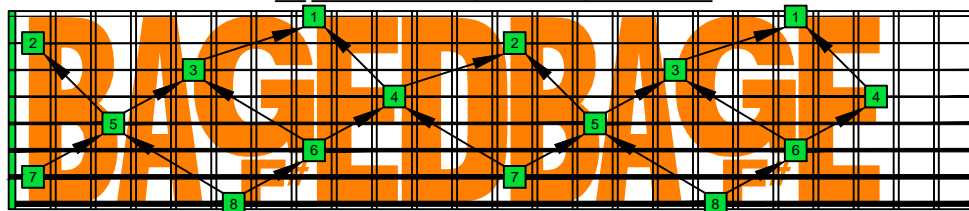

BAF<sup>+</sup>GED octaves C natural - FINGERBOARD OCTAVE SHAPES

BAF<sup>+</sup>GED octaves C major scale (ionian mode) - ENTIRE FINGERBOARD NOTE NAMES

BAF<sup>+</sup>GED octaves C major scale (ionian mode) - 7B5B2 BOX SHAPE NOTE NAMES

BAF<sup>+</sup>GED octaves C major scale (ionian mode) - 8A5A3 BOX SHAPE NOTE NAMES

BAF<sup>+</sup>GED octaves C major scale (ionian mode) - 8F<sup>+</sup>6G3G1 BOX SHAPE NOTE NAMES

BAF<sup>+</sup>GED octaves C major scale (ionian mode) - 6E4E1 BOX SHAPE NOTE NAMES

BAF<sup>+</sup>GED octaves C major scale (ionian mode) - 7D4D2 BOX SHAPE NOTE NAMES

BAF<sup>+</sup>GED octaves C major scale (ionian mode) - 7B5B2 BOX SHAPE AT FRET 12 NOTE NAMES