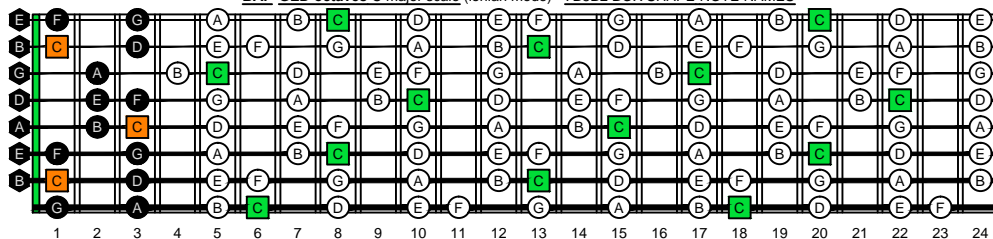

BAF<sup>+</sup>GED octaves C natural - FINGERBOARD OCTAVE SHAPES

BAF<sup>+</sup>GED octaves C major scale (ionian mode) - ENTIRE FINGERBOARD NOTE NAMES

BAF<sup>+</sup>GED octaves C major scale (ionian mode) - 7B5B2 BOX SHAPE NOTE NAMES

BAF<sup>+</sup>GED octaves C major scale (ionian mode) - 8A5A3 BOX SHAPE NOTE NAMES

BAF<sup>+</sup>GED octaves C major scale (ionian mode) - 8F<sup>+</sup>6G3G1 BOX SHAPE NOTE NAMES

BAF<sup>+</sup>GED octaves C major scale (ionian mode) - 6E4E1 BOX SHAPE NOTE NAMES

BAF<sup>+</sup>GED octaves C major scale (ionian mode) - 7D4D2 BOX SHAPE NOTE NAMES

BAF<sup>+</sup>GED octaves C major scale (ionian mode) - 7B5B2 BOX SHAPE AT FRET 12 NOTE NAMES