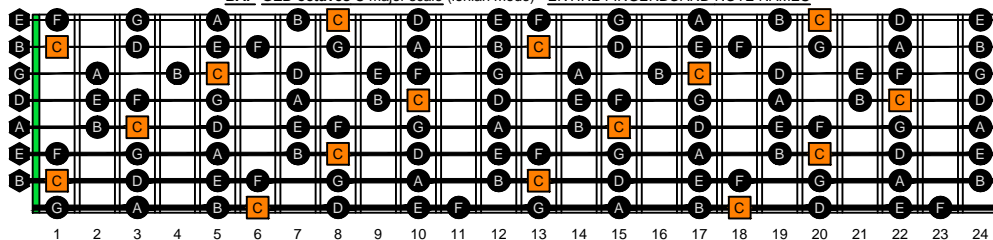

BAF<sup>+</sup>GED octaves C natural - FINGERBOARD OCTAVE SHAPES

BAF<sup>+</sup>GED octaves C major scale (ionian mode) - ENTIRE FINGERBOARD NOTE NAMES

BAF<sup>+</sup>GED octaves C major scale (ionian mode) - 7B5B2 BOX SHAPE NOTE NAMES

BAF<sup>+</sup>GED octaves C major scale (ionian mode) - 8A5A3 BOX SHAPE NOTE NAMES

BAF<sup>+</sup>GED octaves C major scale (ionian mode) - 8F<sup>+</sup>6G3G1 BOX SHAPE NOTE NAMES

BAF<sup>+</sup>GED octaves C major scale (ionian mode) - 6E4E1 BOX SHAPE NOTE NAMES

BAF<sup>+</sup>GED octaves C major scale (ionian mode) - 7D4D2 BOX SHAPE NOTE NAMES

BAF<sup>+</sup>GED octaves C major scale (ionian mode) - 7B5B2 BOX SHAPE AT FRET 12 NOTE NAMES