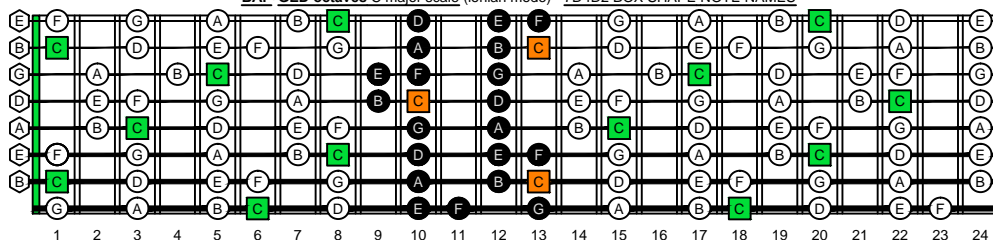

BAF<sup>+</sup>GED octaves C natural - FINGERBOARD OCTAVE SHAPES

BAF<sup>+</sup>GED octaves C major scale (ionian mode) - ENTIRE FINGERBOARD NOTE NAMES

BAF<sup>+</sup>GED octaves C major scale (ionian mode) - 7B5B2 BOX SHAPE NOTE NAMES

BAF<sup>+</sup>GED octaves C major scale (ionian mode) - 8A5A3 BOX SHAPE NOTE NAMES

BAF<sup>+</sup>GED octaves C major scale (ionian mode) - 8F<sup>+</sup>6G3G1 BOX SHAPE NOTE NAMES

BAF<sup>+</sup>GED octaves C major scale (ionian mode) - 6E4E1 BOX SHAPE NOTE NAMES

BAF<sup>+</sup>GED octaves C major scale (ionian mode) - 7D4D2 BOX SHAPE NOTE NAMES

BAF<sup>+</sup>GED octaves C major scale (ionian mode) - 7B5B2 BOX SHAPE AT FRET 12 NOTE NAMES