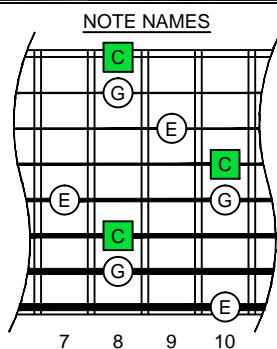

# C major arpeggio

**BAGED**  
octaves  
(box shapes)

C major arpeggio  
SEMITONOMETER

BOX  
SHAPE

www.cagedoctaves.com

Zon Brookes

6E4E1 - C major arpeggio box shape

BAF#GED octaves C major arpeggio - 6E4E1 BOX SHAPE NOTE NAMES

BAF#GED octaves C major arpeggio - 6E4E1 BOX SHAPE INTERVALS