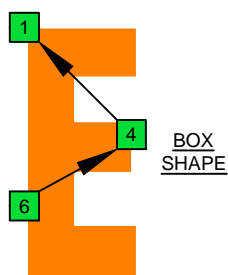

# C major arpeggio

**BAGED**  
octaves  
(box shapes)

C major arpeggio  
SEMITONOMETER

BOX  
SHAPE

www.cagedoctaves.com

Zon Brookes

6E4E1 - C major arpeggio box shape

BAF#GED octaves C major arpeggio - 6E4E1 BOX SHAPE NOTE NAMES

BAF#GED octaves C major arpeggio - 6E4E1 BOX SHAPE INTERVALS