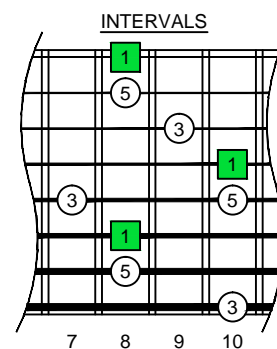

# C major arpeggio

**BAGED**  
octaves  
(box shapes)

C major arpeggio  
SEMITONOMETER

BOX  
SHAPE

www.cagedoctaves.com

Zon Brookes

6E4E1 - C major arpeggio box shape

BAF#GED octaves C major arpeggio - 6E4E1 BOX SHAPE NOTE NAMES

BAF#GED octaves C major arpeggio - 6E4E1 BOX SHAPE INTERVALS