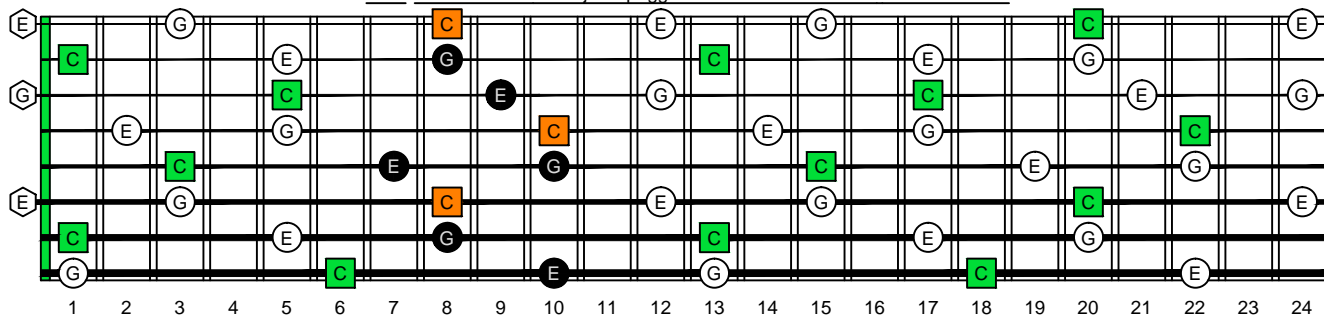

# C major arpeggio

**BAGED**  
octaves  
(box shapes)

C major arpeggio  
SEMITONOMETER

BOX  
SHAPE

www.cagedoctaves.com

Zon Brookes

6E4E1 - C major arpeggio box shape

BAF#GED octaves C major arpeggio - 6E4E1 BOX SHAPE NOTE NAMES

BAF#GED octaves C major arpeggio - 6E4E1 BOX SHAPE INTERVALS