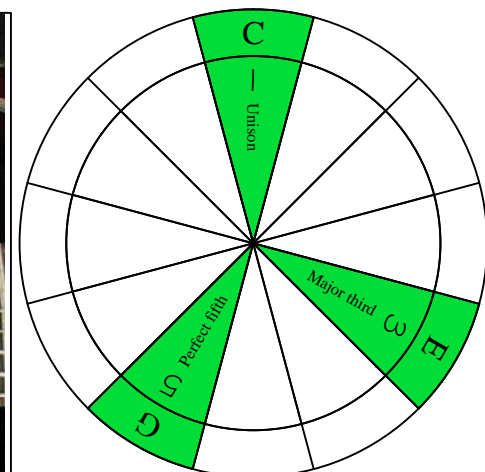

# C major arpeggio

**BAGED**  
octaves  
(box shapes)

C major arpeggio  
SEMITONOMETER

BOX  
SHAPE

www.cagedoctaves.com

Zon Brookes

6E4E1 - C major arpeggio box shape

BAF#GED octaves C major arpeggio - 6E4E1 BOX SHAPE NOTE NAMES

BAF#GED octaves C major arpeggio - 6E4E1 BOX SHAPE INTERVALS