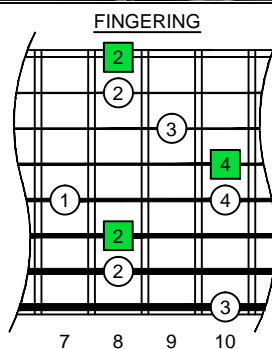

# C major arpeggio

**BAGED**  
octaves  
(box shapes)

C major arpeggio  
SEMITONOMETER

BOX  
SHAPE

www.cagedoctaves.com

Zon Brookes

6E4E1 - C major arpeggio box shape

BAF#GED octaves C major arpeggio - 6E4E1 BOX SHAPE NOTE NAMES

BAF#GED octaves C major arpeggio - 6E4E1 BOX SHAPE INTERVALS