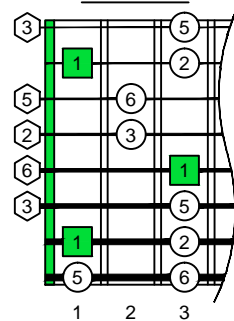

C pentatonic major scale
BAGED octaves
(box shapes)

C pentatonic major scale SEMITONOMETER

BOX SHAPE

NOTE NAMES

FINGERING

INTERVALS

www.cagedoctaves.com

Zon Brookes

7B5B2 - C pentatonic major scale box shape

BAF#GED octaves C pentatonic major scale - 7B5B2 BOX SHAPE NOTE NAMES

BAF#GED octaves C pentatonic major scale - 7B5B2 BOX SHAPE INTERVALS