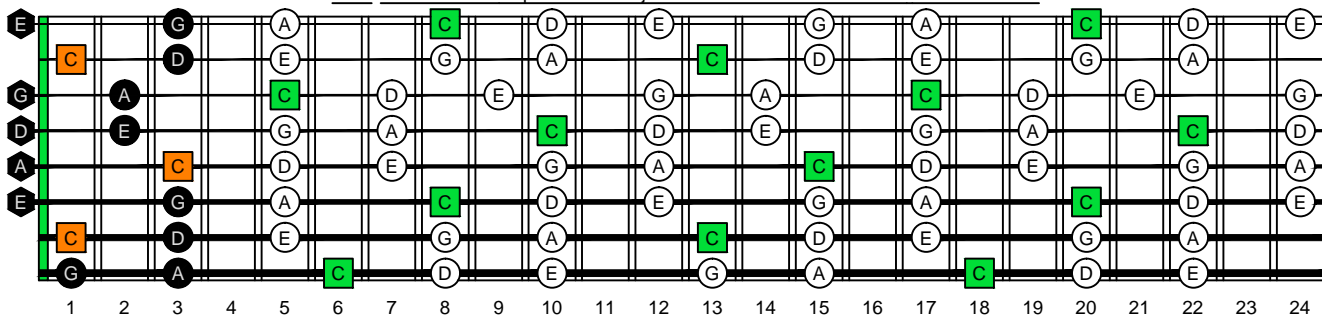

C pentatonic major scale
BAGED octaves
(box shapes)

C pentatonic major scale SEMITONOMETER

BOX SHAPE

NOTE NAMES

FINGERING

INTERVALS

www.cagedoctaves.com

Zon Brookes

7B5B2 - C pentatonic major scale box shape

BAF#GED octaves C pentatonic major scale - 7B5B2 BOX SHAPE NOTE NAMES

BAF#GED octaves C pentatonic major scale - 7B5B2 BOX SHAPE INTERVALS