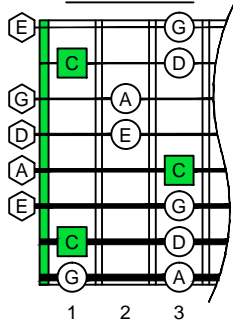

C pentatonic major scale
BAGED octaves
(box shapes)

C pentatonic major scale SEMITONOMETER

BOX SHAPE

NOTE NAMES

FINGERING

INTERVALS

www.cagedoctaves.com

Zon Brookes

7B5B2 - C pentatonic major scale box shape

BAF#GED octaves C pentatonic major scale - 7B5B2 BOX SHAPE NOTE NAMES

BAF#GED octaves C pentatonic major scale - 7B5B2 BOX SHAPE INTERVALS