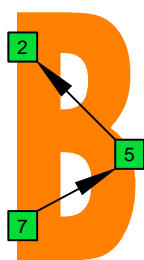

C pentatonic major scale
BAGED octaves
(box shapes)

C pentatonic major scale SEMITONOMETER

BOX SHAPE

NOTE NAMES

FINGERING

INTERVALS

www.cagedoctaves.com

Zon Brookes

7B5B2 - C pentatonic major scale box shape

BAF#GED octaves C pentatonic major scale - 7B5B2 BOX SHAPE NOTE NAMES

BAF#GED octaves C pentatonic major scale - 7B5B2 BOX SHAPE INTERVALS