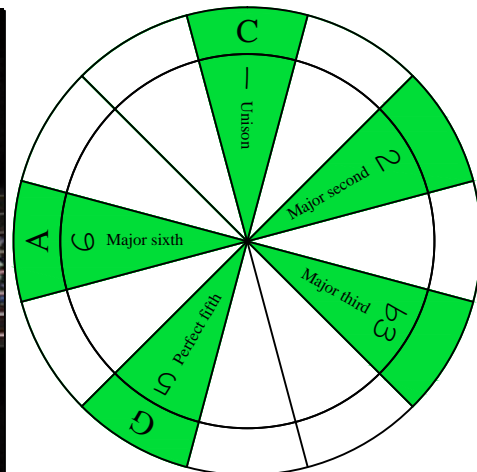

C pentatonic major scale
BAGED octaves
(box shapes)

C pentatonic major scale SEMITONOMETER

BOX SHAPE

NOTE NAMES

FINGERING

INTERVALS

www.cagedoctaves.com

Zon Brookes

7B5B2 - C pentatonic major scale box shape

BAF#GED octaves C pentatonic major scale - 7B5B2 BOX SHAPE NOTE NAMES

BAF#GED octaves C pentatonic major scale - 7B5B2 BOX SHAPE INTERVALS