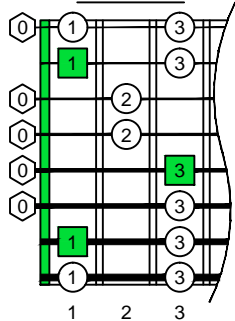

C pentatonic major scale
BAGED octaves
(box shapes)

C pentatonic major scale SEMITONOMETER

BOX SHAPE

NOTE NAMES

FINGERING

INTERVALS

www.cagedoctaves.com

Zon Brookes

7B5B2 - C pentatonic major scale box shape

BAF#GED octaves C pentatonic major scale - 7B5B2 BOX SHAPE NOTE NAMES

BAF#GED octaves C pentatonic major scale - 7B5B2 BOX SHAPE INTERVALS