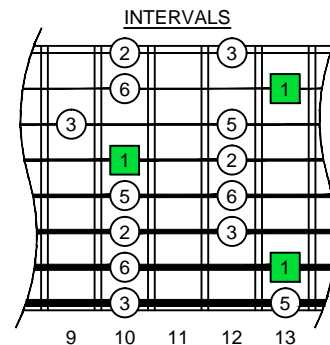

C pentatonic major scale  
**BAGED** octaves  
(box shapes)

C pentatonic major scale SEMITONOMETER

BOX SHAPE

NOTE NAMES

FINGERING

INTERVALS

www.cagedoctaves.com

Zon Brookes

7D4D2 - C pentatonic major scale box shape

BAF#GED octaves C pentatonic major scale - 7D4D2 BOX SHAPE NOTE NAMES

BAF#GED octaves C pentatonic major scale - 7D4D2 BOX SHAPE INTERVALS