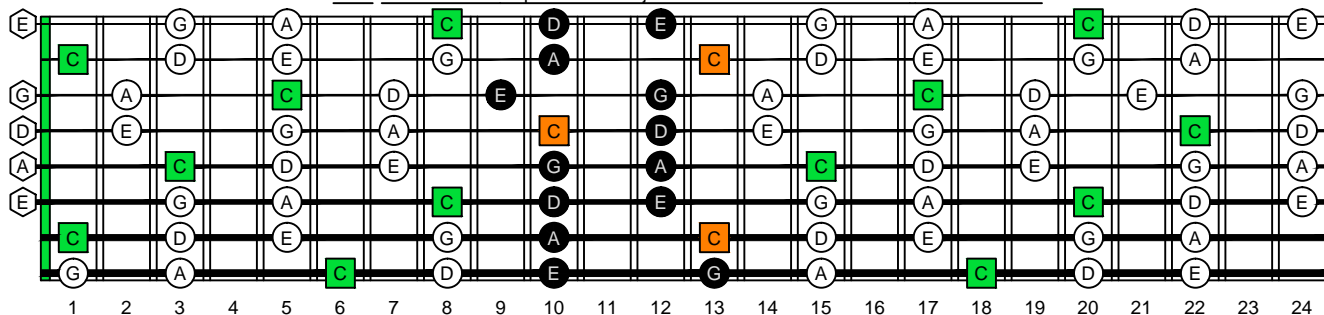

C pentatonic major scale  
**BAGED** octaves  
(box shapes)

C pentatonic major scale SEMITONOMETER

BOX SHAPE

NOTE NAMES

FINGERING

INTERVALS

www.cagedoctaves.com

Zon Brookes

7D4D2 - C pentatonic major scale box shape

BAF#GED octaves C pentatonic major scale - 7D4D2 BOX SHAPE NOTE NAMES

BAF#GED octaves C pentatonic major scale - 7D4D2 BOX SHAPE INTERVALS