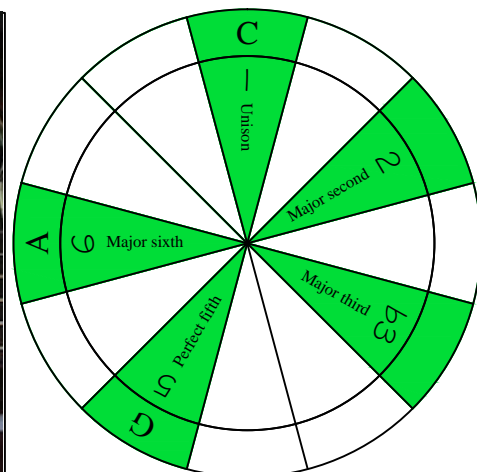

C pentatonic major scale  
**BAGED** octaves  
(box shapes)

C pentatonic major scale SEMITONOMETER

BOX SHAPE

NOTE NAMES

FINGERING

INTERVALS

www.cagedoctaves.com

Zon Brookes

7D4D2 - C pentatonic major scale box shape

BAF#GED octaves C pentatonic major scale - 7D4D2 BOX SHAPE NOTE NAMES

BAF#GED octaves C pentatonic major scale - 7D4D2 BOX SHAPE INTERVALS