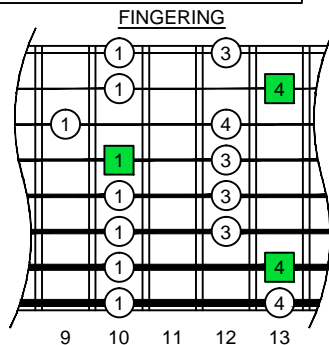

C pentatonic major scale  
**BAGED** octaves  
(box shapes)

C pentatonic major scale SEMITONOMETER

BOX SHAPE

NOTE NAMES

FINGERING

INTERVALS

www.cagedoctaves.com

Zon Brookes

7D4D2 - C pentatonic major scale box shape

BAF#GED octaves C pentatonic major scale - 7D4D2 BOX SHAPE NOTE NAMES

BAF#GED octaves C pentatonic major scale - 7D4D2 BOX SHAPE INTERVALS