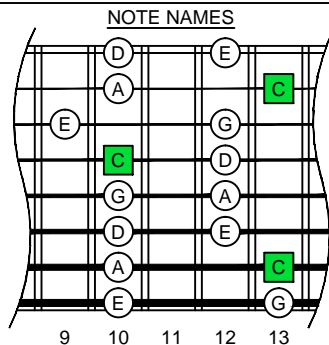

C pentatonic major scale  
**BAGED** octaves  
(box shapes)

C pentatonic major scale SEMITONOMETER

BOX SHAPE

NOTE NAMES

FINGERING

INTERVALS

www.cagedoctaves.com

Zon Brookes

7D4D2 - C pentatonic major scale box shape

BAF#GED octaves C pentatonic major scale - 7D4D2 BOX SHAPE NOTE NAMES

BAF#GED octaves C pentatonic major scale - 7D4D2 BOX SHAPE INTERVALS