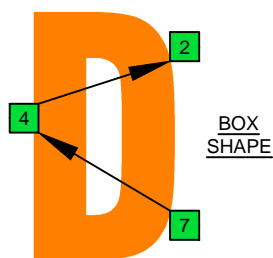

C pentatonic major scale  
**BAGED** octaves  
(box shapes)

C pentatonic major scale SEMITONOMETER

BOX SHAPE

NOTE NAMES

FINGERING

INTERVALS

www.cagedoctaves.com

Zon Brookes

7D4D2 - C pentatonic major scale box shape

BAF#GED octaves C pentatonic major scale - 7D4D2 BOX SHAPE NOTE NAMES

BAF#GED octaves C pentatonic major scale - 7D4D2 BOX SHAPE INTERVALS