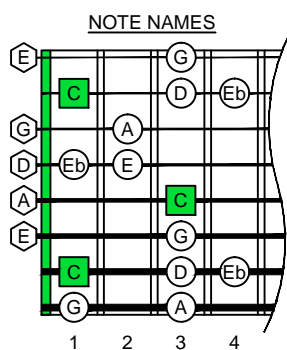

C major blues scale
BAGED octaves
(box shapes)

C major blues scale SEMITONOMETER

BOX SHAPE

www.cagedoctaves.com

Zon Brookes

7B5B2 - C major blues scale box shape

BAF#GED octaves C major blues scale - 7B5B2 BOX SHAPE NOTE NAMES

BAF#GED octaves C major blues scale - 7B5B2 BOX SHAPE INTERVALS