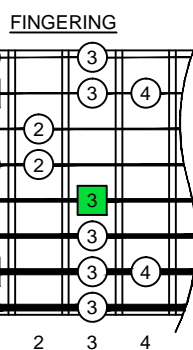

C major blues scale
BAGED octaves
(box shapes)

C major blues scale SEMITONOMETER

BOX SHAPE

www.cagedoctaves.com

Zon Brookes

7B5B2 - C major blues scale box shape

BAF#GED octaves C major blues scale - 7B5B2 BOX SHAPE NOTE NAMES

BAF#GED octaves C major blues scale - 7B5B2 BOX SHAPE INTERVALS