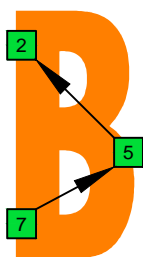

C major blues scale
BAGED octaves
(box shapes)

C major blues scale SEMITONOMETER

BOX SHAPE

www.cagedoctaves.com

Zon Brookes

7B5B2 - C major blues scale box shape

BAF#GED octaves C major blues scale - 7B5B2 BOX SHAPE NOTE NAMES

BAF#GED octaves C major blues scale - 7B5B2 BOX SHAPE INTERVALS