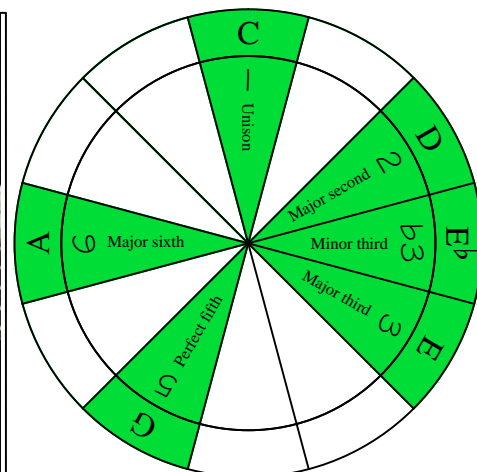

C major blues scale
BAGED octaves
(box shapes)

C major blues scale SEMITONOMETER

BOX SHAPE

www.cagedoctaves.com

Zon Brookes

7B5B2 - C major blues scale box shape

BAF#GED octaves C major blues scale - 7B5B2 BOX SHAPE NOTE NAMES

BAF#GED octaves C major blues scale - 7B5B2 BOX SHAPE INTERVALS