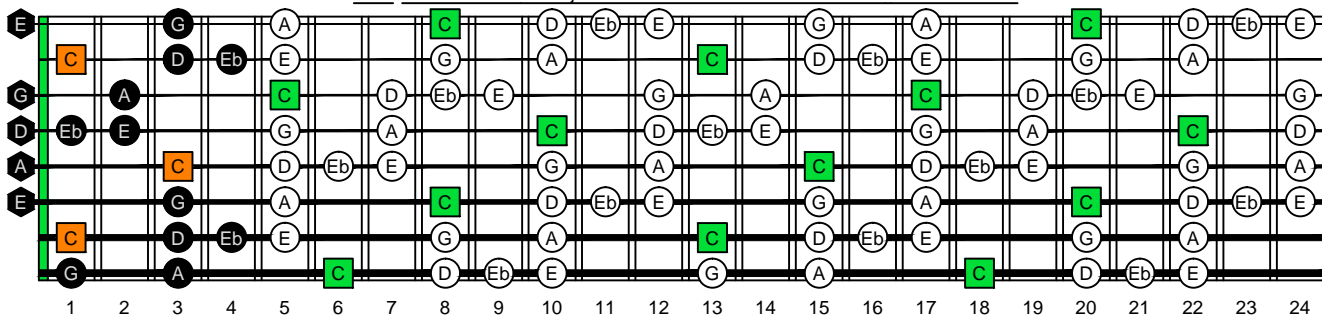

C major blues scale
BAGED octaves
(box shapes)

C major blues scale SEMITONOMETER

BOX SHAPE

www.cagedoctaves.com

Zon Brookes

7B5B2 - C major blues scale box shape

BAF#GED octaves C major blues scale - 7B5B2 BOX SHAPE NOTE NAMES

BAF#GED octaves C major blues scale - 7B5B2 BOX SHAPE INTERVALS