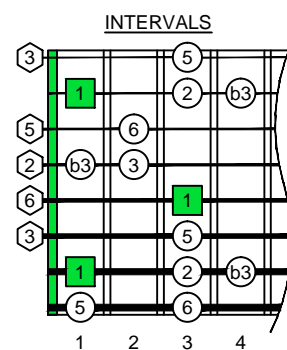

C major blues scale
BAGED octaves
(box shapes)

C major blues scale SEMITONOMETER

BOX SHAPE

www.cagedoctaves.com

Zon Brookes

7B5B2 - C major blues scale box shape

BAF#GED octaves C major blues scale - 7B5B2 BOX SHAPE NOTE NAMES

BAF#GED octaves C major blues scale - 7B5B2 BOX SHAPE INTERVALS