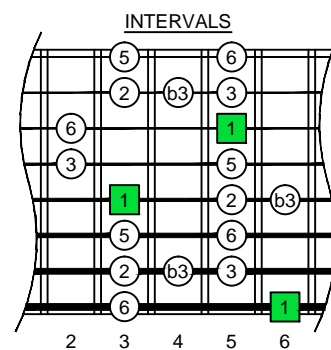

C  
major blues  
scale  
**BAGED**  
octaves  
(box shapes)

C major blues scale  
SEMITONOMETER

www.cagedoctaves.com

Zon Brookes

8A5A3 - C major blues scale box shape

BAF#GED octaves C major blues scale - 8A5A3 BOX SHAPE NOTE NAMES

BAF#GED octaves C major blues scale - 8A5A3 BOX SHAPE INTERVALS