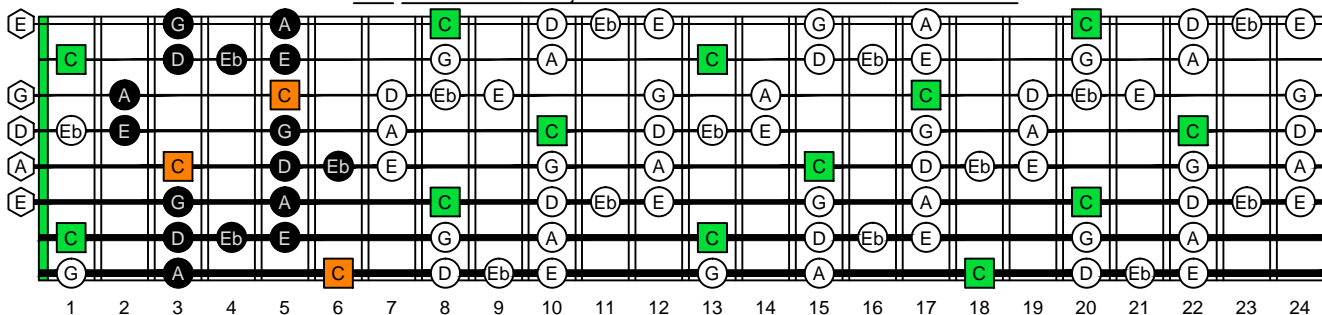

C  
major blues  
scale  
**BAGED**  
octaves  
(box shapes)

C major blues scale  
SEMITONOMETER

www.cagedoctaves.com

Zon Brookes

8A5A3 - C major blues scale box shape

BAF#GED octaves C major blues scale - 8A5A3 BOX SHAPE NOTE NAMES

BAF#GED octaves C major blues scale - 8A5A3 BOX SHAPE INTERVALS