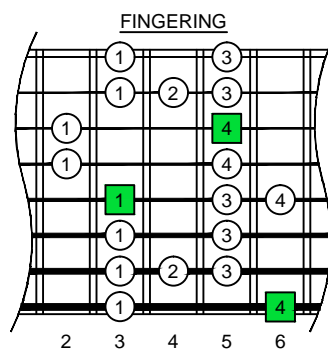

C  
major blues  
scale  
**BAGED**  
octaves  
(box shapes)

C major blues scale  
SEMITONOMETER

www.cagedoctaves.com

Zon Brookes

8A5A3 - C major blues scale box shape

BAF#GED octaves C major blues scale - 8A5A3 BOX SHAPE NOTE NAMES

BAF#GED octaves C major blues scale - 8A5A3 BOX SHAPE INTERVALS