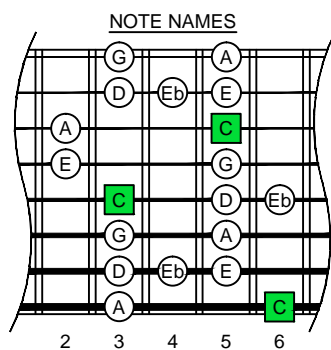

C  
major blues  
scale  
**BAGED**  
octaves  
(box shapes)

C major blues scale  
SEMITONOMETER

www.cagedoctaves.com

Zon Brookes

8A5A3 - C major blues scale box shape

BAF#GED octaves C major blues scale - 8A5A3 BOX SHAPE NOTE NAMES

BAF#GED octaves C major blues scale - 8A5A3 BOX SHAPE INTERVALS