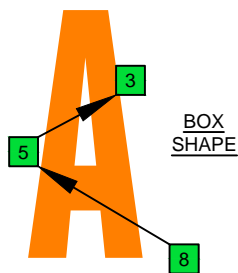

C  
major blues  
scale  
**BAGED**  
octaves  
(box shapes)

C major blues scale  
SEMITONOMETER

www.cagedoctaves.com

Zon Brookes

8A5A3 - C major blues scale box shape

BAF#GED octaves C major blues scale - 8A5A3 BOX SHAPE NOTE NAMES

BAF#GED octaves C major blues scale - 8A5A3 BOX SHAPE INTERVALS