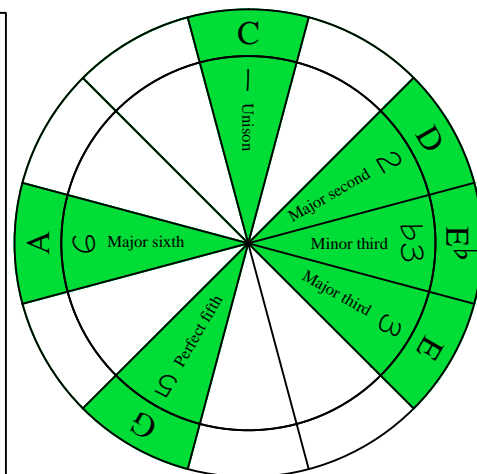

C  
major blues  
scale  
**BAGED**  
octaves  
(box shapes)

C major blues scale  
SEMITONOMETER

www.cagedoctaves.com

Zon Brookes

8A5A3 - C major blues scale box shape

BAF#GED octaves C major blues scale - 8A5A3 BOX SHAPE NOTE NAMES

BAF#GED octaves C major blues scale - 8A5A3 BOX SHAPE INTERVALS