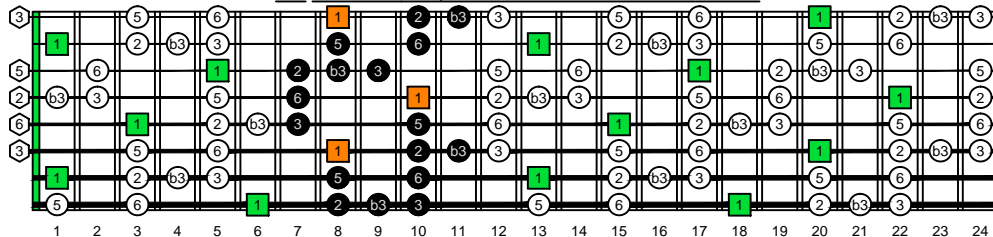

BAF#GED octaves C natural - FINGERBOARD OCTAVE SHAPES

BAF#GED octaves C major blues scale - ENTIRE FINGERBOARD INTERVALS

BAF#GED octaves C major blues scale - 7B5B2 BOX SHAPE INTERVALS

BAF#GED octaves C major blues scale - 8A5A3 BOX SHAPE INTERVALS

BAF#GED octaves C major blues scale - 8F#6G3G1 BOX SHAPE INTERVALS

BAF#GED octaves C major blues scale - 6E4E1 BOX SHAPE INTERVALS

BAF#GED octaves C major blues scale - 7D4D2 BOX SHAPE INTERVALS

BAF#GED octaves C major blues scale - 7B5B2 BOX SHAPE AT FRET 12 INTERVALS