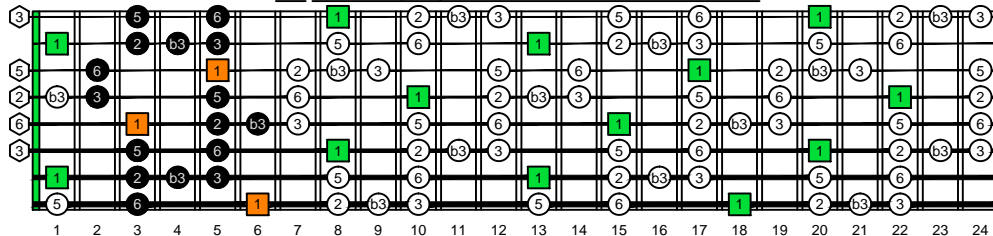

BAF#GED octaves C natural - FINGERBOARD OCTAVE SHAPES

BAF#GED octaves C major blues scale - ENTIRE FINGERBOARD INTERVALS

BAF#GED octaves C major blues scale - 7B5B2 BOX SHAPE INTERVALS

BAF#GED octaves C major blues scale - 8A5A3 BOX SHAPE INTERVALS

BAF#GED octaves C major blues scale - 8F#6G3G1 BOX SHAPE INTERVALS

BAF#GED octaves C major blues scale - 6E4E1 BOX SHAPE INTERVALS

BAF#GED octaves C major blues scale - 7D4D2 BOX SHAPE INTERVALS

BAF#GED octaves C major blues scale - 7B5B2 BOX SHAPE AT FRET 12 INTERVALS