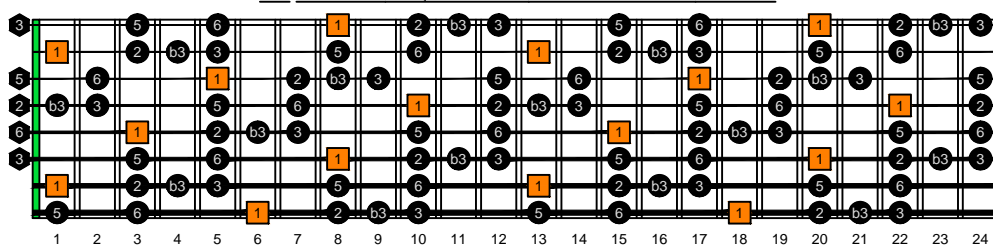

BAF#GED octaves C natural - FINGERBOARD OCTAVE SHAPES

BAF#GED octaves C major blues scale - ENTIRE FINGERBOARD INTERVALS

BAF#GED octaves C major blues scale - 7B5B2 BOX SHAPE INTERVALS

BAF#GED octaves C major blues scale - 8A5A3 BOX SHAPE INTERVALS

BAF#GED octaves C major blues scale - 8F#6G3G1 BOX SHAPE INTERVALS

BAF#GED octaves C major blues scale - 6E4E1 BOX SHAPE INTERVALS

BAF#GED octaves C major blues scale - 7D4D2 BOX SHAPE INTERVALS

BAF#GED octaves C major blues scale - 7B5B2 BOX SHAPE AT FRET 12 INTERVALS