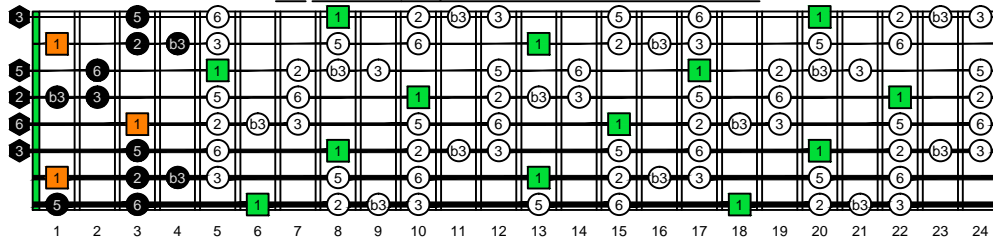

BAF#GED octaves C natural - FINGERBOARD OCTAVE SHAPES

BAF#GED octaves C major blues scale - ENTIRE FINGERBOARD INTERVALS

BAF#GED octaves C major blues scale - 7B5B2 BOX SHAPE INTERVALS

BAF#GED octaves C major blues scale - 8A5A3 BOX SHAPE INTERVALS

BAF#GED octaves C major blues scale - 8F#6G3G1 BOX SHAPE INTERVALS

BAF#GED octaves C major blues scale - 6E4E1 BOX SHAPE INTERVALS

BAF#GED octaves C major blues scale - 7D4D2 BOX SHAPE INTERVALS

BAF#GED octaves C major blues scale - 7B5B2 BOX SHAPE AT FRET 12 INTERVALS