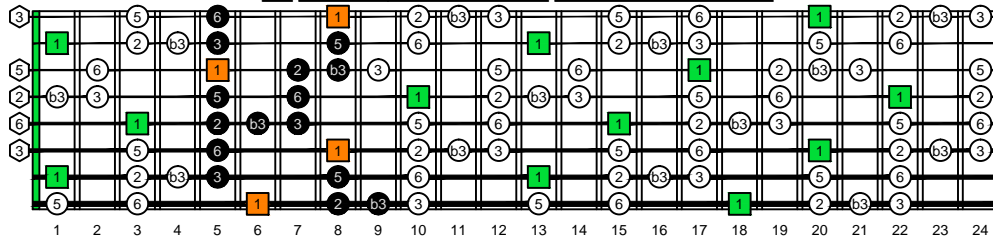

BAF#GED octaves C natural - FINGERBOARD OCTAVE SHAPES

BAF#GED octaves C major blues scale - ENTIRE FINGERBOARD INTERVALS

BAF#GED octaves C major blues scale - 7B5B2 BOX SHAPE INTERVALS

BAF#GED octaves C major blues scale - 8A5A3 BOX SHAPE INTERVALS

BAF#GED octaves C major blues scale - 8F#6G3G1 BOX SHAPE INTERVALS

BAF#GED octaves C major blues scale - 6E4E1 BOX SHAPE INTERVALS

BAF#GED octaves C major blues scale - 7D4D2 BOX SHAPE INTERVALS

BAF#GED octaves C major blues scale - 7B5B2 BOX SHAPE AT FRET 12 INTERVALS