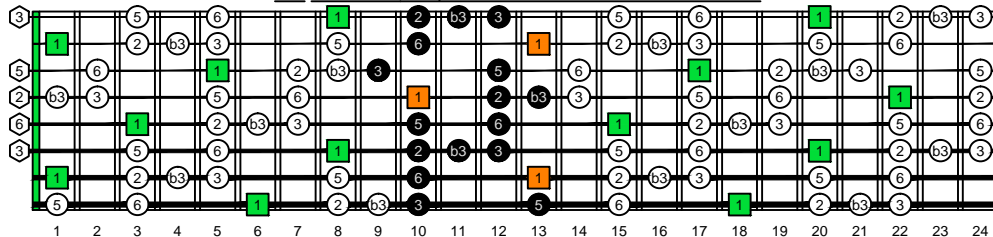

BAF#GED octaves C natural - FINGERBOARD OCTAVE SHAPES

BAF#GED octaves C major blues scale - ENTIRE FINGERBOARD INTERVALS

BAF#GED octaves C major blues scale - 7B5B2 BOX SHAPE INTERVALS

BAF#GED octaves C major blues scale - 8A5A3 BOX SHAPE INTERVALS

BAF#GED octaves C major blues scale - 8F#6G3G1 BOX SHAPE INTERVALS

BAF#GED octaves C major blues scale - 6E4E1 BOX SHAPE INTERVALS

BAF#GED octaves C major blues scale - 7D4D2 BOX SHAPE INTERVALS

BAF#GED octaves C major blues scale - 7B5B2 BOX SHAPE AT FRET 12 INTERVALS