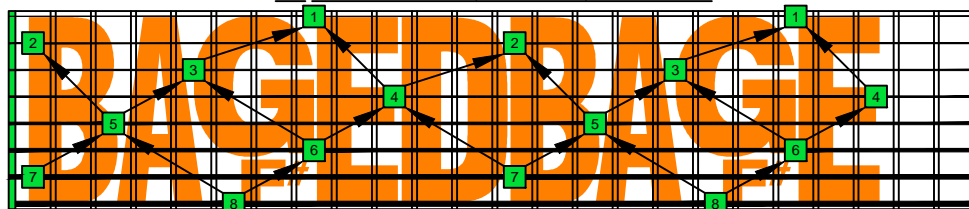

BAF#GED octaves C natural - FINGERBOARD OCTAVE SHAPES

BAF#GED octaves C major blues scale - ENTIRE FINGERBOARD INTERVALS

BAF#GED octaves C major blues scale - 7B5B2 BOX SHAPE INTERVALS

BAF#GED octaves C major blues scale - 8A5A3 BOX SHAPE INTERVALS

BAF#GED octaves C major blues scale - 8F#6G3G1 BOX SHAPE INTERVALS

BAF#GED octaves C major blues scale - 6E4E1 BOX SHAPE INTERVALS

BAF#GED octaves C major blues scale - 7D4D2 BOX SHAPE INTERVALS

BAF#GED octaves C major blues scale - 7B5B2 BOX SHAPE AT FRET 12 INTERVALS